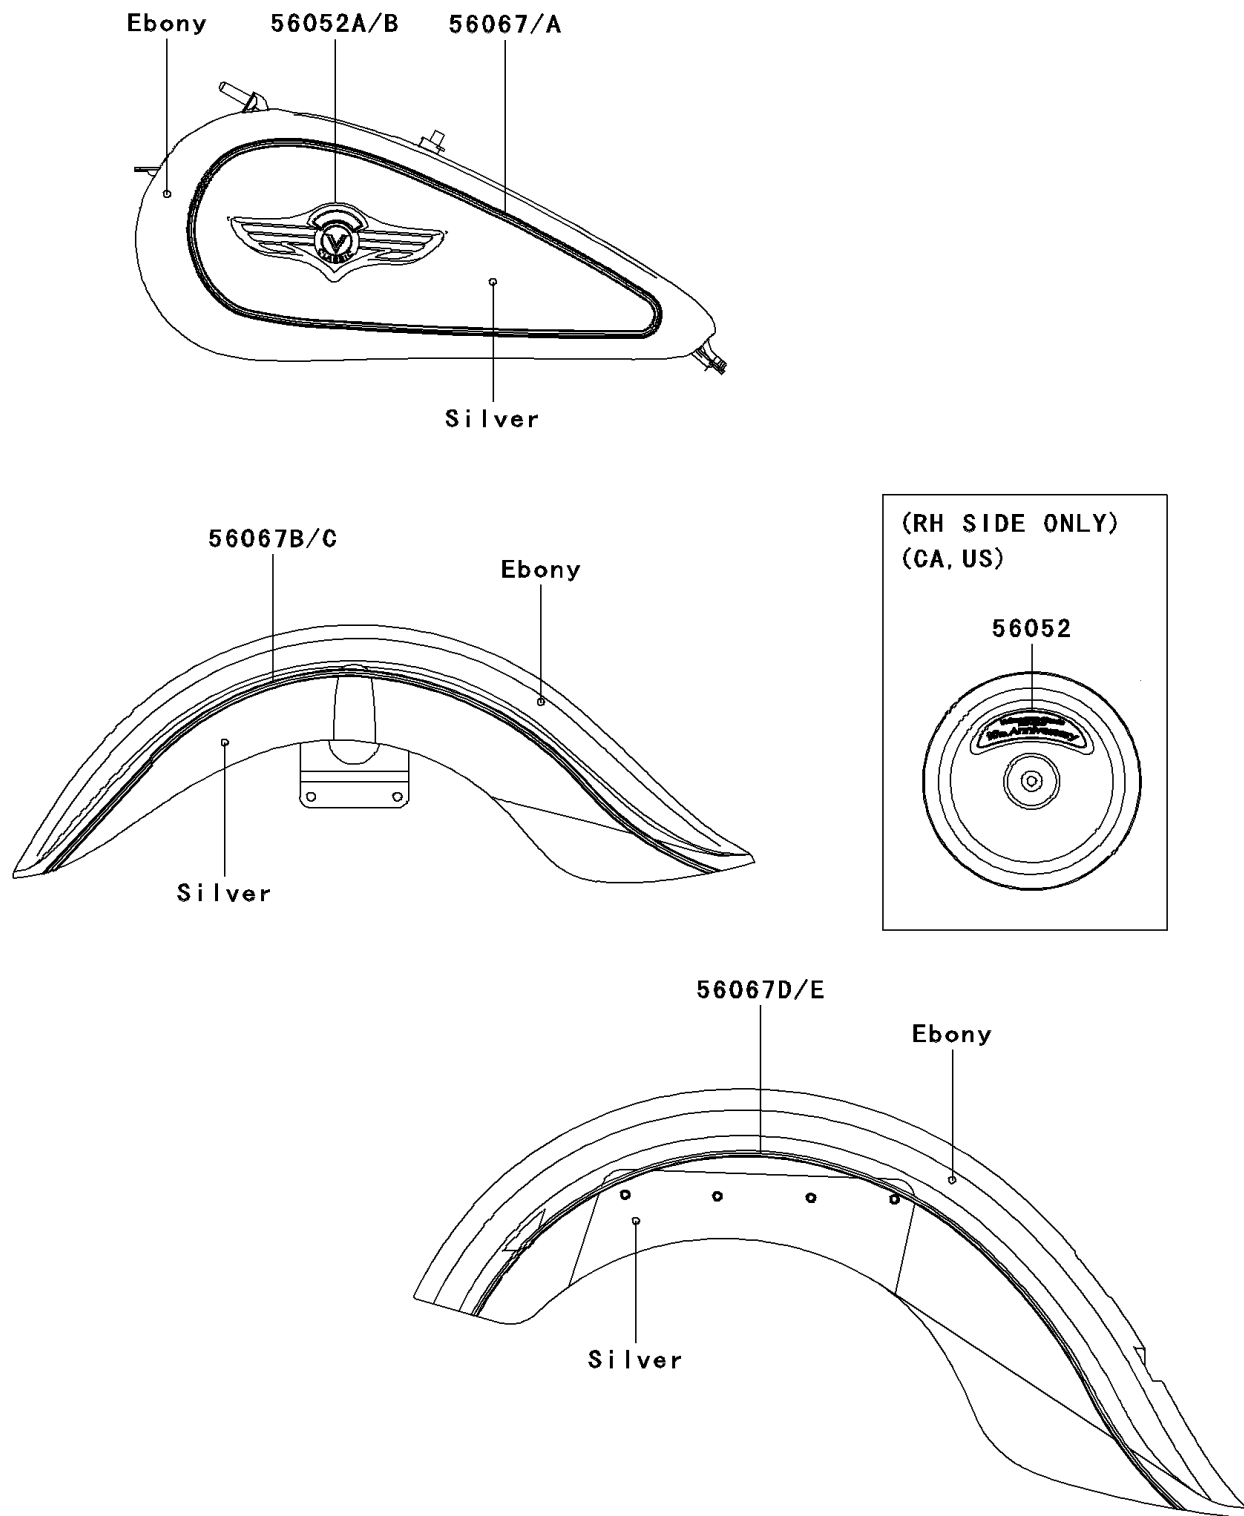

2006 Vulcan® 1500 Classic PARTS DIAGRAM

Decals

F2861

2006 Vulcan® 1500 Classic PARTS LIST

Decals

ITEM NAME	PART NUMBER	QUANTITY
MARK,FUEL TANK,LH (Ref # 56052A)	56052-1195	1
MARK,FUEL TANK,RH (Ref # 56052B)	56052-1196	1
PATTERN,FUEL TANK,LH (Ref # 56067)	56067-0516	1
PATTERN,FUEL TANK,RH (Ref # 56067A)	56067-0517	1
PATTERN,FR FENDER,LH (Ref # 56067B)	56067-0518	1
PATTERN,FR FENDER,RH (Ref # 56067C)	56067-0519	1
PATTERN,RR FENDER,LH (Ref # 56067D)	56067-0520	1
PATTERN,RR FENDER,RH (Ref # 56067E)	56067-0521	1
MARK,AIR CLEANER COVER (Ref # 56052)	56052-0768	1