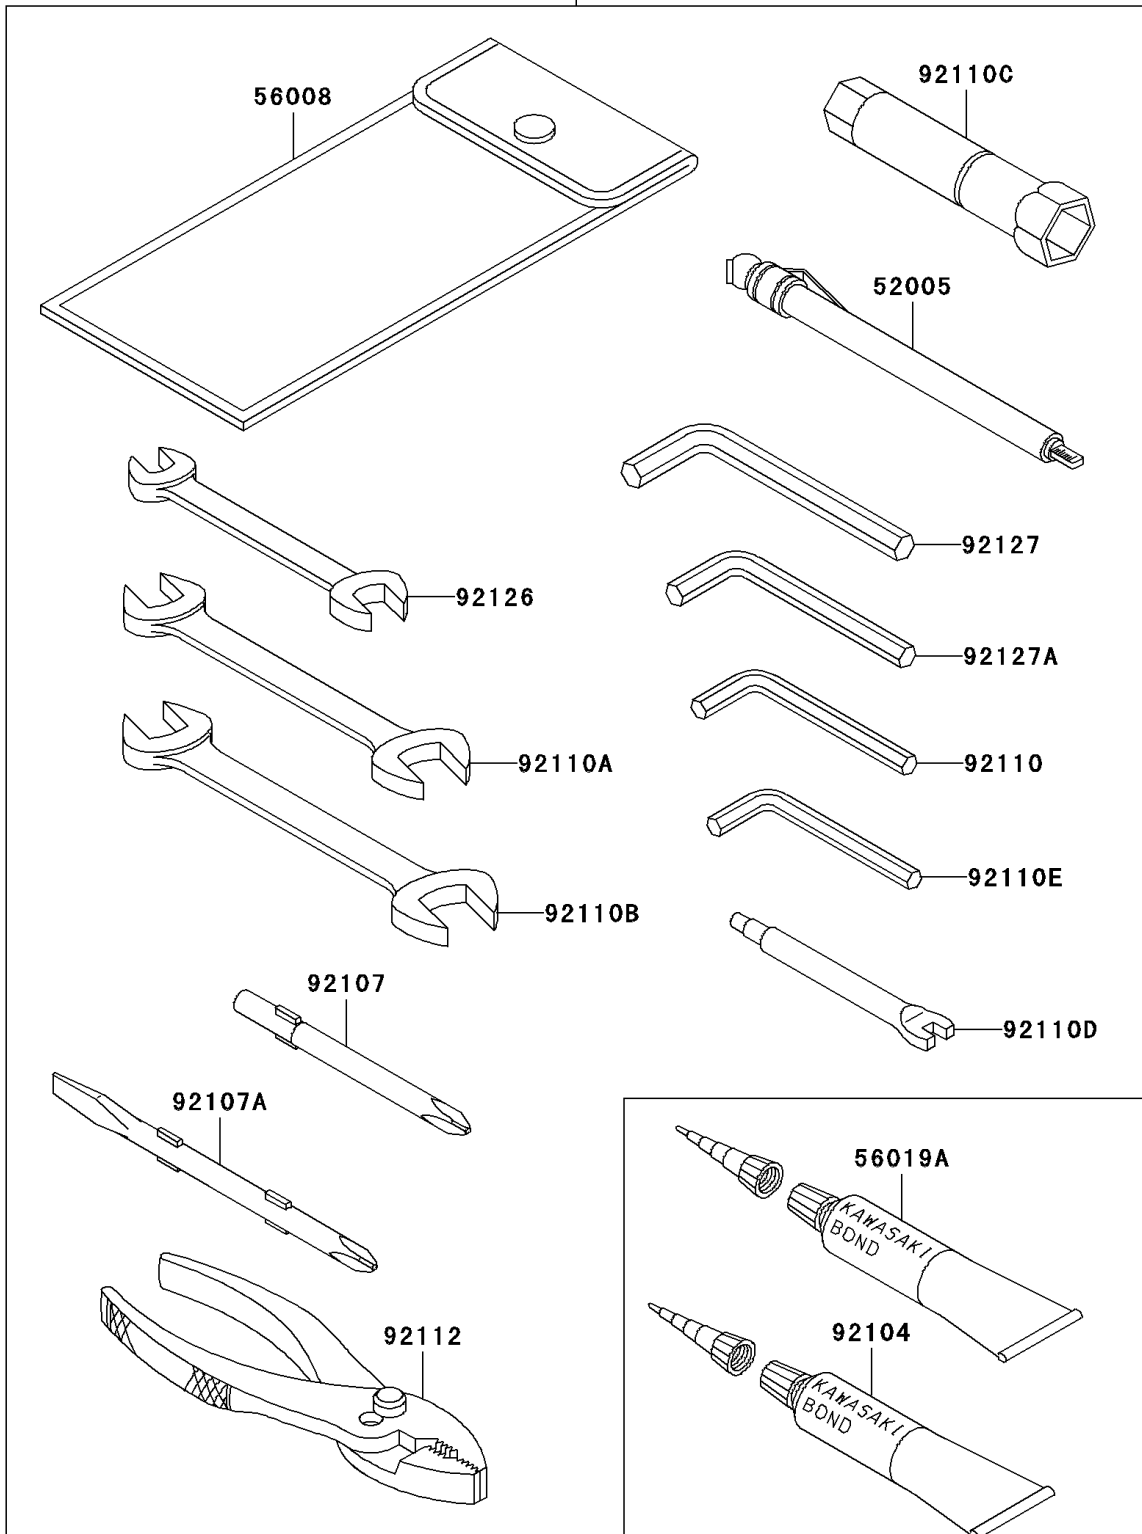

## 2006 Vulcan® 1500 Classic PARTS DIAGRAM

Owner's Tools

56007

F2810

## 2006 Vulcan® 1500 Classic PARTS LIST

Owner's Tools

ITEM NAME	PART NUMBER	QUANTITY
GAUGE,AIR,350KPA/50PSI (Ref # 52005)	52005-1142	1
TOOL-KIT (Ref # 56007)	56007-1466	1
BAG,TOOL (Ref # 56008)	56008-006	1
THREE BOND TB1211,HT/RS,WHITE (Ref # 56019A)	56019-120	1
GASKET-LIQUID,BLACK,TB1105 (Ref # 92104)	92104-1003	1
TOOL-DRIVER,#3PHILLIPS (Ref # 92107)	92107-1002	1
TOOL-DRIVER,#2PHILLIPS&SLOT (Ref # 92107A)	92107-1052	1
TOOL-WRENCH,ALLEN,5MM (Ref # 92110)	92110-1015	1
TOOL-WRENCH,OPEN END,10X12 (Ref # 92110A)	92110-1038	1
TOOL-WRENCH,OPEN END,14X17 (Ref # 92110B)	92110-1045	1
TOOL-WRENCH,BOX,18MM (Ref # 92110C)	92110-1135	1
TOOL-WRENCH,SPOKE (Ref # 92110D)	92110-1136	1
TOOL-WRENCH,ALLEN,4MM (Ref # 92110E)	92110-3703	1
TOOL-PLIERS (Ref # 92112)	92112-003	1
TOOL-WRENCH,OPEN END,8X10 (Ref # 92126)	92126-001	1
TOOL-WRENCH,ALLEN,8MM (Ref # 92127)	92127-002	1
TOOL-WRENCH,ALLEN,6MM (Ref # 92127A)	92127-003	1