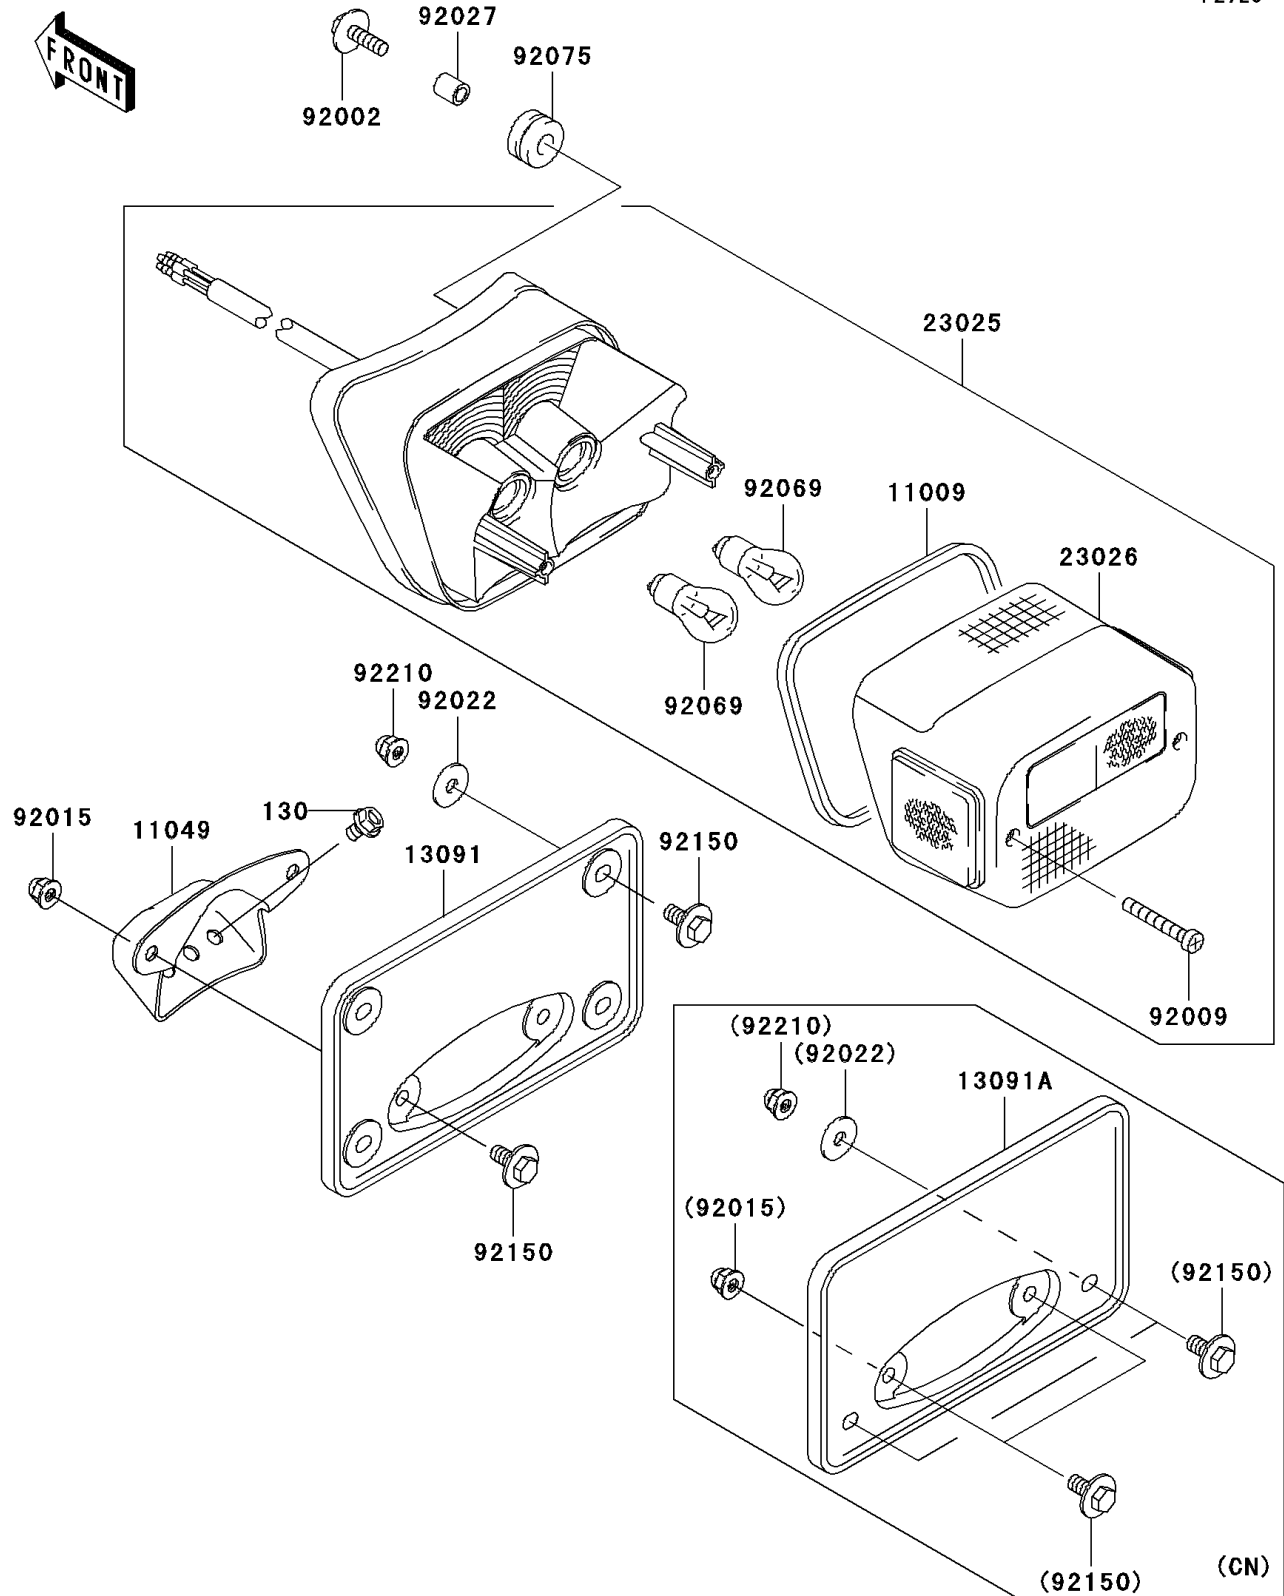

2006 Vulcan® 1500 Classic PARTS DIAGRAM

Taillight(s)

F2720

2006 Vulcan® 1500 Classic PARTS LIST

Taillight(s)

ITEM NAME	PART NUMBER	QUANTITY
BOLT-FLANGED,6X10 (Ref # 130)	130V0610	1
GASKET,TAIL LAMP LENS (Ref # 11009)	11009-1660	1
BRACKET,LICENSE PLATE (Ref # 11049)	11049-1604	1
LAMP-TAIL (Ref # 23025)	23025-1295	1
LENS,TAIL LAMP (Ref # 23026)	23026-1087	1
BOLT,UPSET-WP,6X22 (Ref # 92002)	92002-1262	1
SCREW,TAPPING,4X20 (Ref # 92009)	92009-1378	1
NUT,CAP,6MM (Ref # 92015)	92015-1385	1
COLLAR,6.8X10X12 (Ref # 92027)	92027-162	1
BULB,12V 21/5W (Ref # 92069)	92069-063	1
DAMPER (Ref # 92075)	92075-209	1
HOLDER,LICENSE PLATE (Ref # 13091)	13091-1500	1
HOLDER,LICENSE PLATE (Ref # 13091A)	13091-1952	1
WASHER,6.5X20X1.6,BLACK (Ref # 92022)	92022-1346	2
BOLT,6X14 (Ref # 92150)	92150-1133	2
NUT,CAP,6MM (Ref # 92210)	92210-0003	2