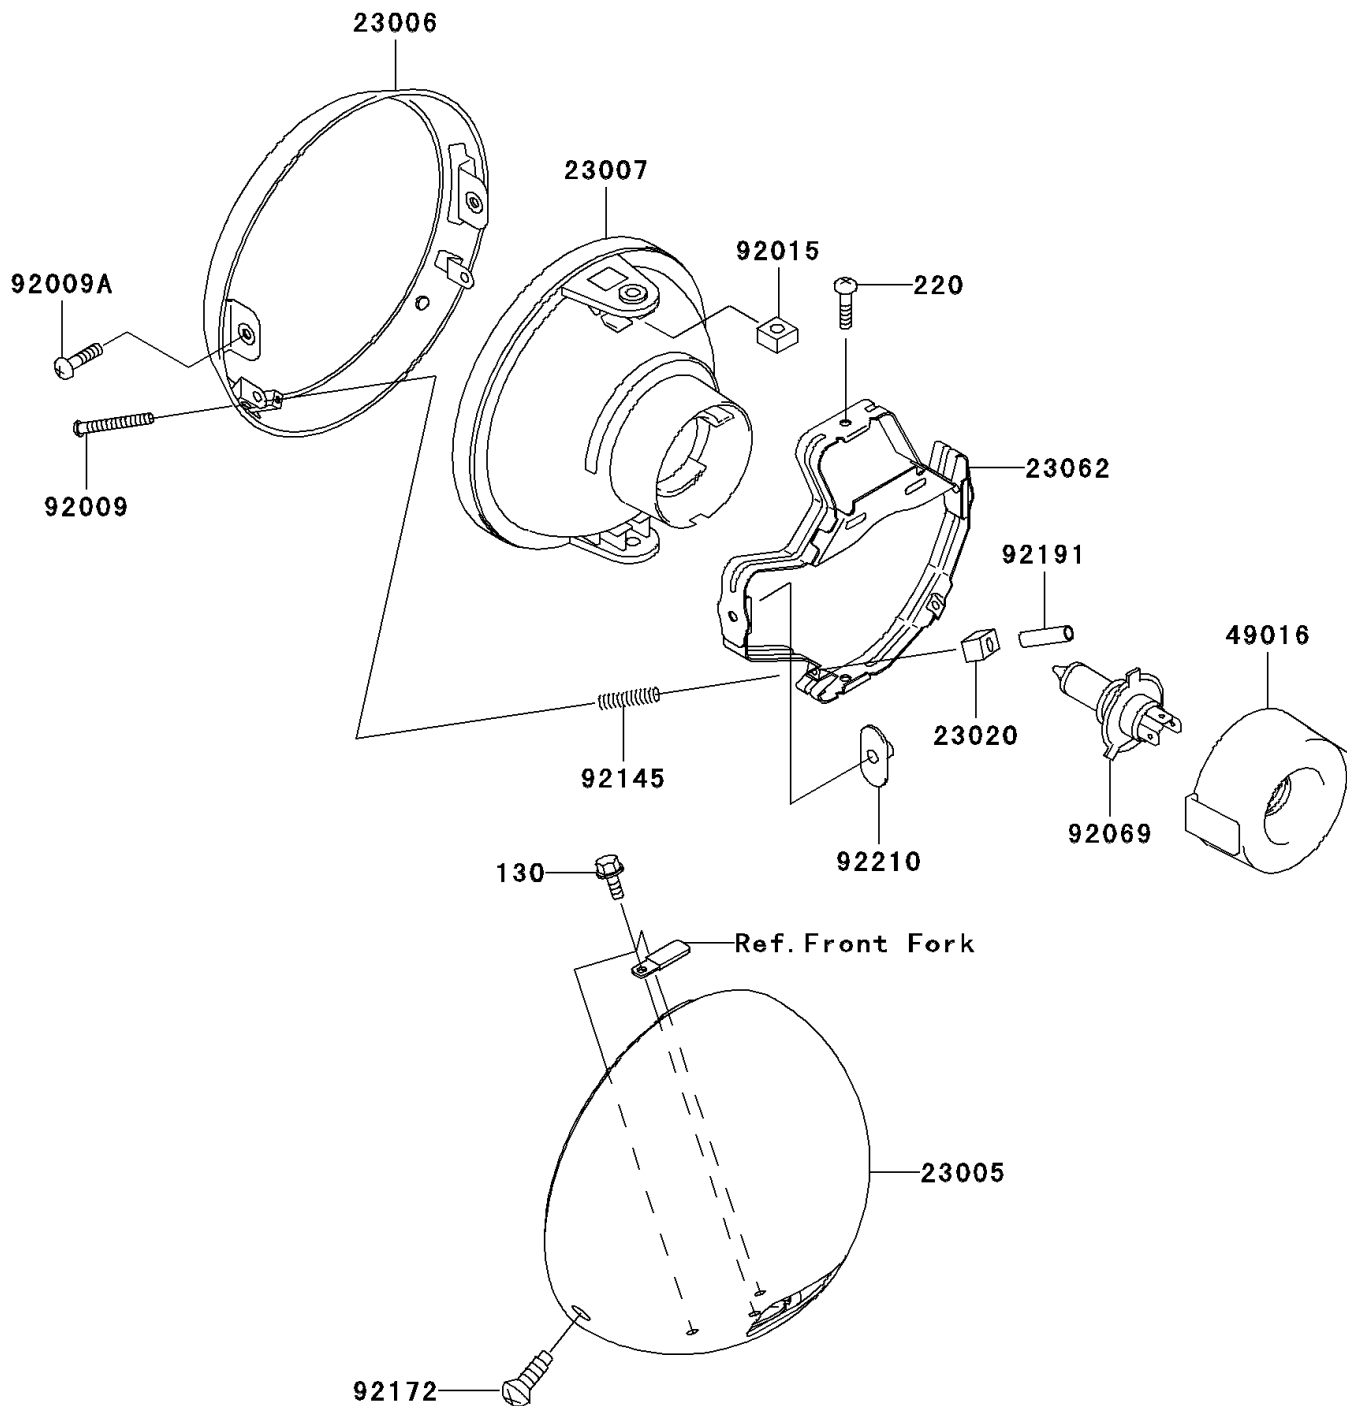

## 2006 Vulcan® 1500 Classic PARTS DIAGRAM

Headlight(s)

F2710

## 2006 Vulcan® 1500 Classic PARTS LIST

Headlight(s)

ITEM NAME	PART NUMBER	QUANTITY
BOLT-FLANGED,6X14 (Ref # 130)	130H0614	1
SCREW-PAN-CROSS,5X16 (Ref # 220)	220D0516	1
BODY-COMP-HEAD LAMP (Ref # 23005)	23005-1171	1
RIM-LAMP (Ref # 23006)	23006-1081	1
LENS-COMP,HEAD LAMP (Ref # 23007)	23007-1396	1
NUT,4MM,FOCUS ADJUST (Ref # 23020)	23020-018	1
BRACKET-COMP,HEAD LAMP (Ref # 23062)	23062-1132	1
COVER-SEAL,SOCKET (Ref # 49016)	49016-1203	1
SCREW,FOCUS ADJUST,4X60 (Ref # 92009)	92009-1816	1
SCREW,5X16 (Ref # 92009A)	92009-1879	1
NUT,5MM (Ref # 92015)	92015-1157	1
BULB,12V 60/55W,H4 (Ref # 92069)	92069-1002	1
SPRING,HEAD LAMP LENS (Ref # 92145)	92145-1268	1
SCREW,5X14 (Ref # 92172)	92172-0145	1
TUBE,3.5X5.5X19 (Ref # 92191)	92191-1217	1
NUT,SPECIAL,5MM (Ref # 92210)	92210-1060	1