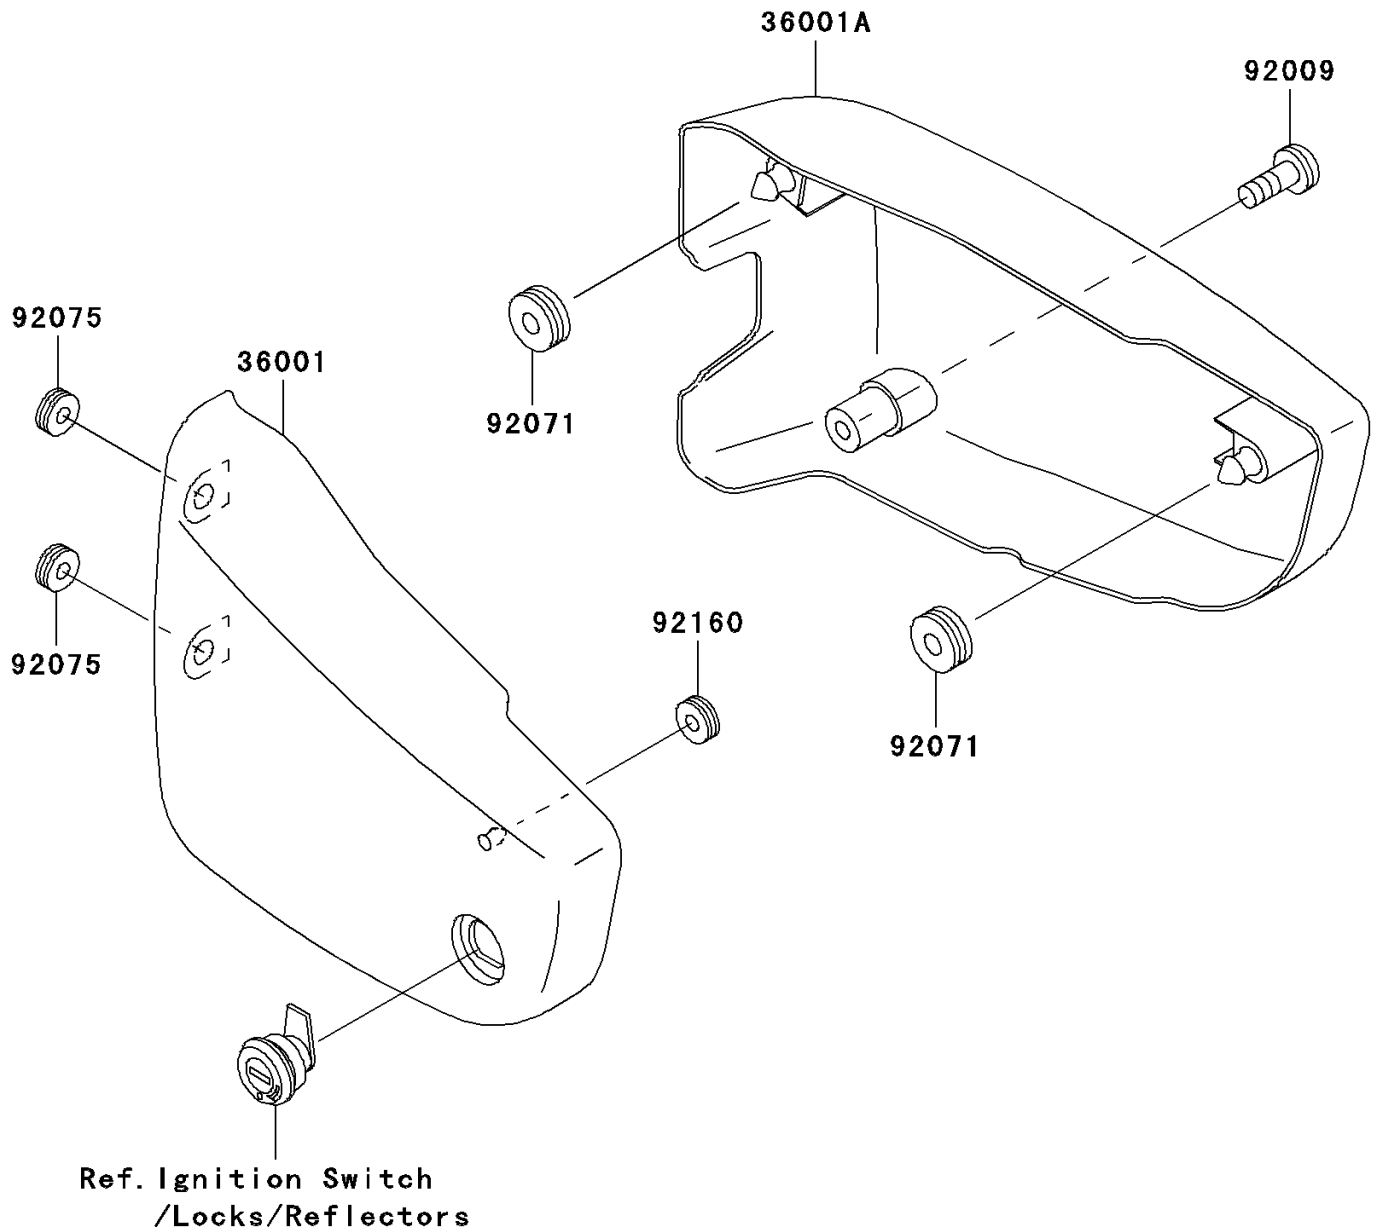

2006 Vulcan® 1500 Classic PARTS DIAGRAM

Side Covers

F2611

2006 Vulcan® 1500 Classic PARTS LIST

Side Covers

ITEM NAME	PART NUMBER	QUANTITY
COVER-SIDE,LH,EBONY (Ref # 36001)	36001-1645-H8	1
COVER-SIDE,RH,EBONY (Ref # 36001A)	36001-1646-H8	1
SCREW,6X35 (Ref # 92009)	92009-1874	1
GROMMET (Ref # 92071)	92071-1131	1
DAMPER (Ref # 92075)	92075-1629	1
DAMPER (Ref # 92160)	92160-1944	1