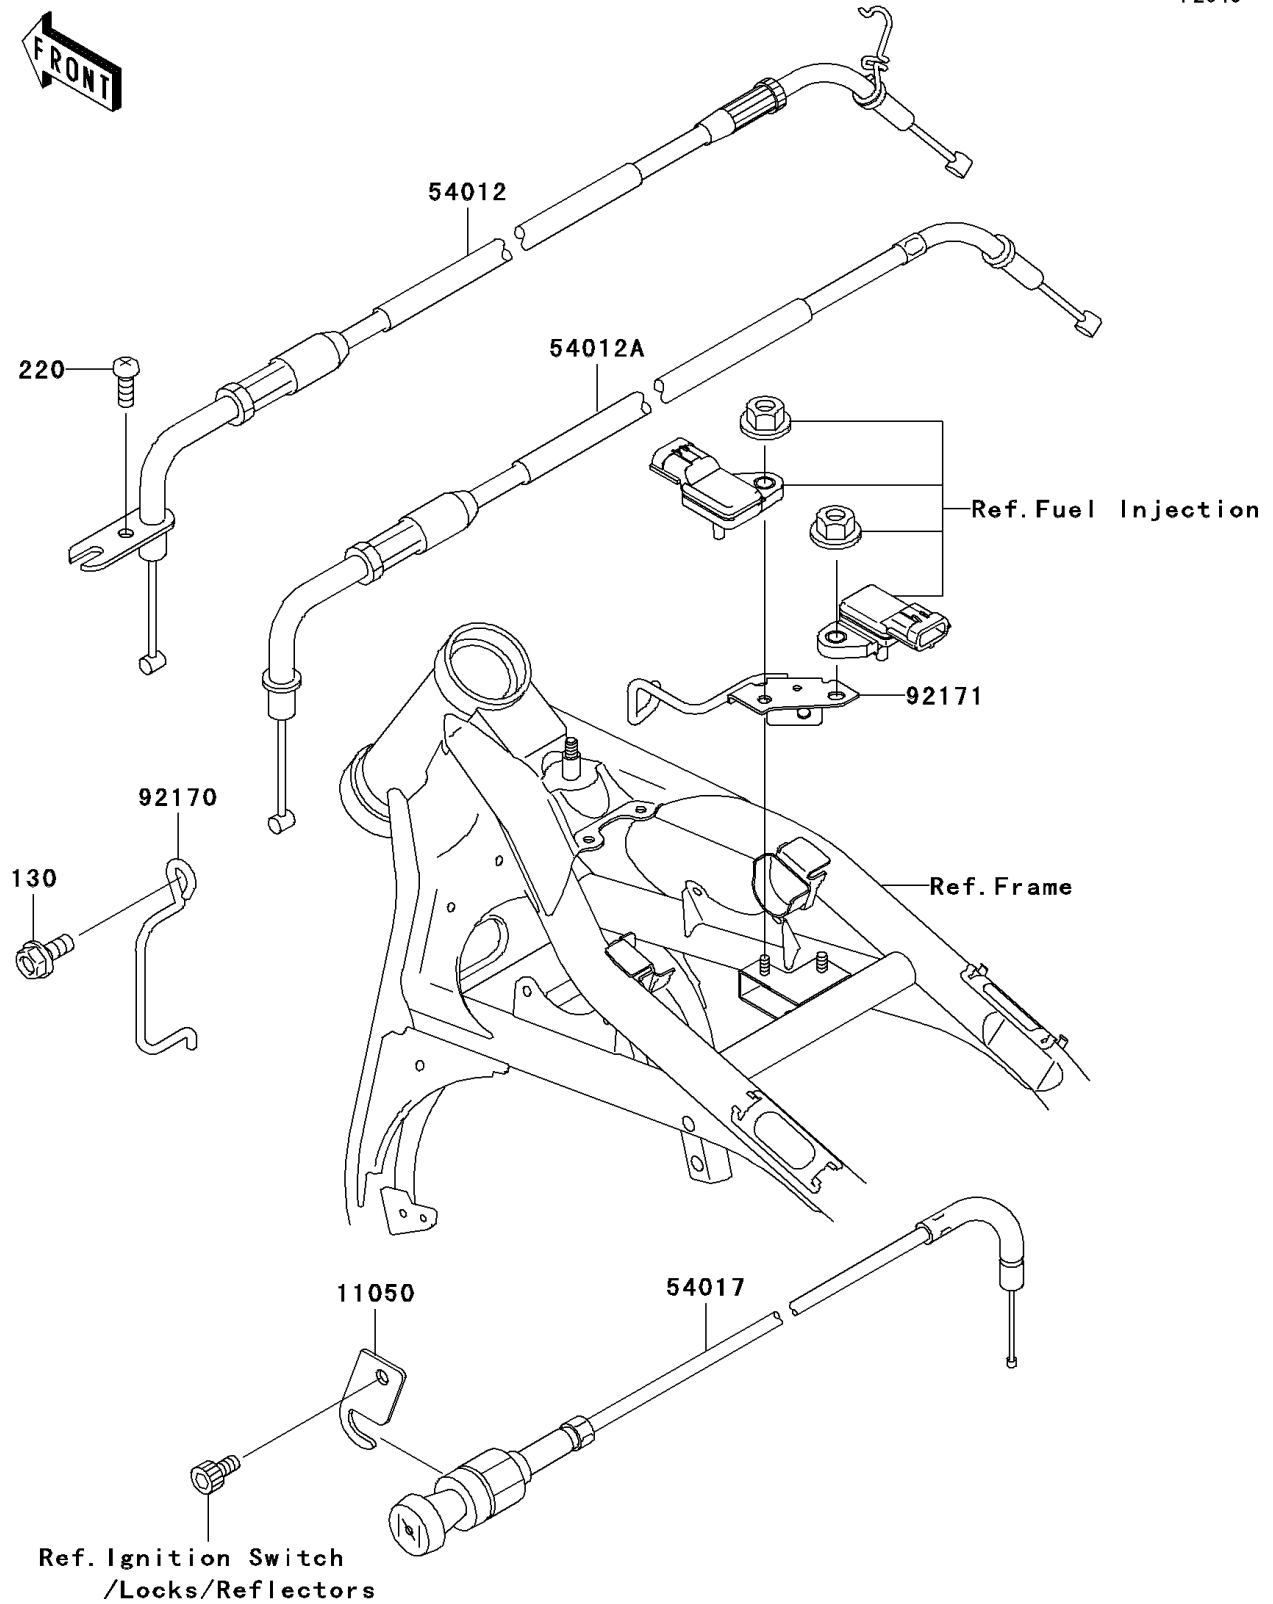

## 2006 Vulcan® 1500 Classic PARTS DIAGRAM

Cables

F2540

## 2006 Vulcan® 1500 Classic PARTS LIST

### Cables

ITEM NAME	PART NUMBER	QUANTITY
BOLT-FLANGED,6X14 (Ref # 130)	130J0614	1
SCREW-PAN-CROSS,5X14 (Ref # 220)	220F0514	1
BRACKET,STARTER CABLE (Ref # 11050)	11050-1699	1
CABLE-THROTTLE,OPENING (Ref # 54012)	54012-0140	1
CABLE-THROTTLE,CLOSING (Ref # 54012A)	54012-0141	1
CABLE-STARTER (Ref # 54017)	54017-1202	1
CLAMP,CABLE (Ref # 92170)	92170-1867	1
CLAMP,HARNESS (Ref # 92171)	92171-1325	1