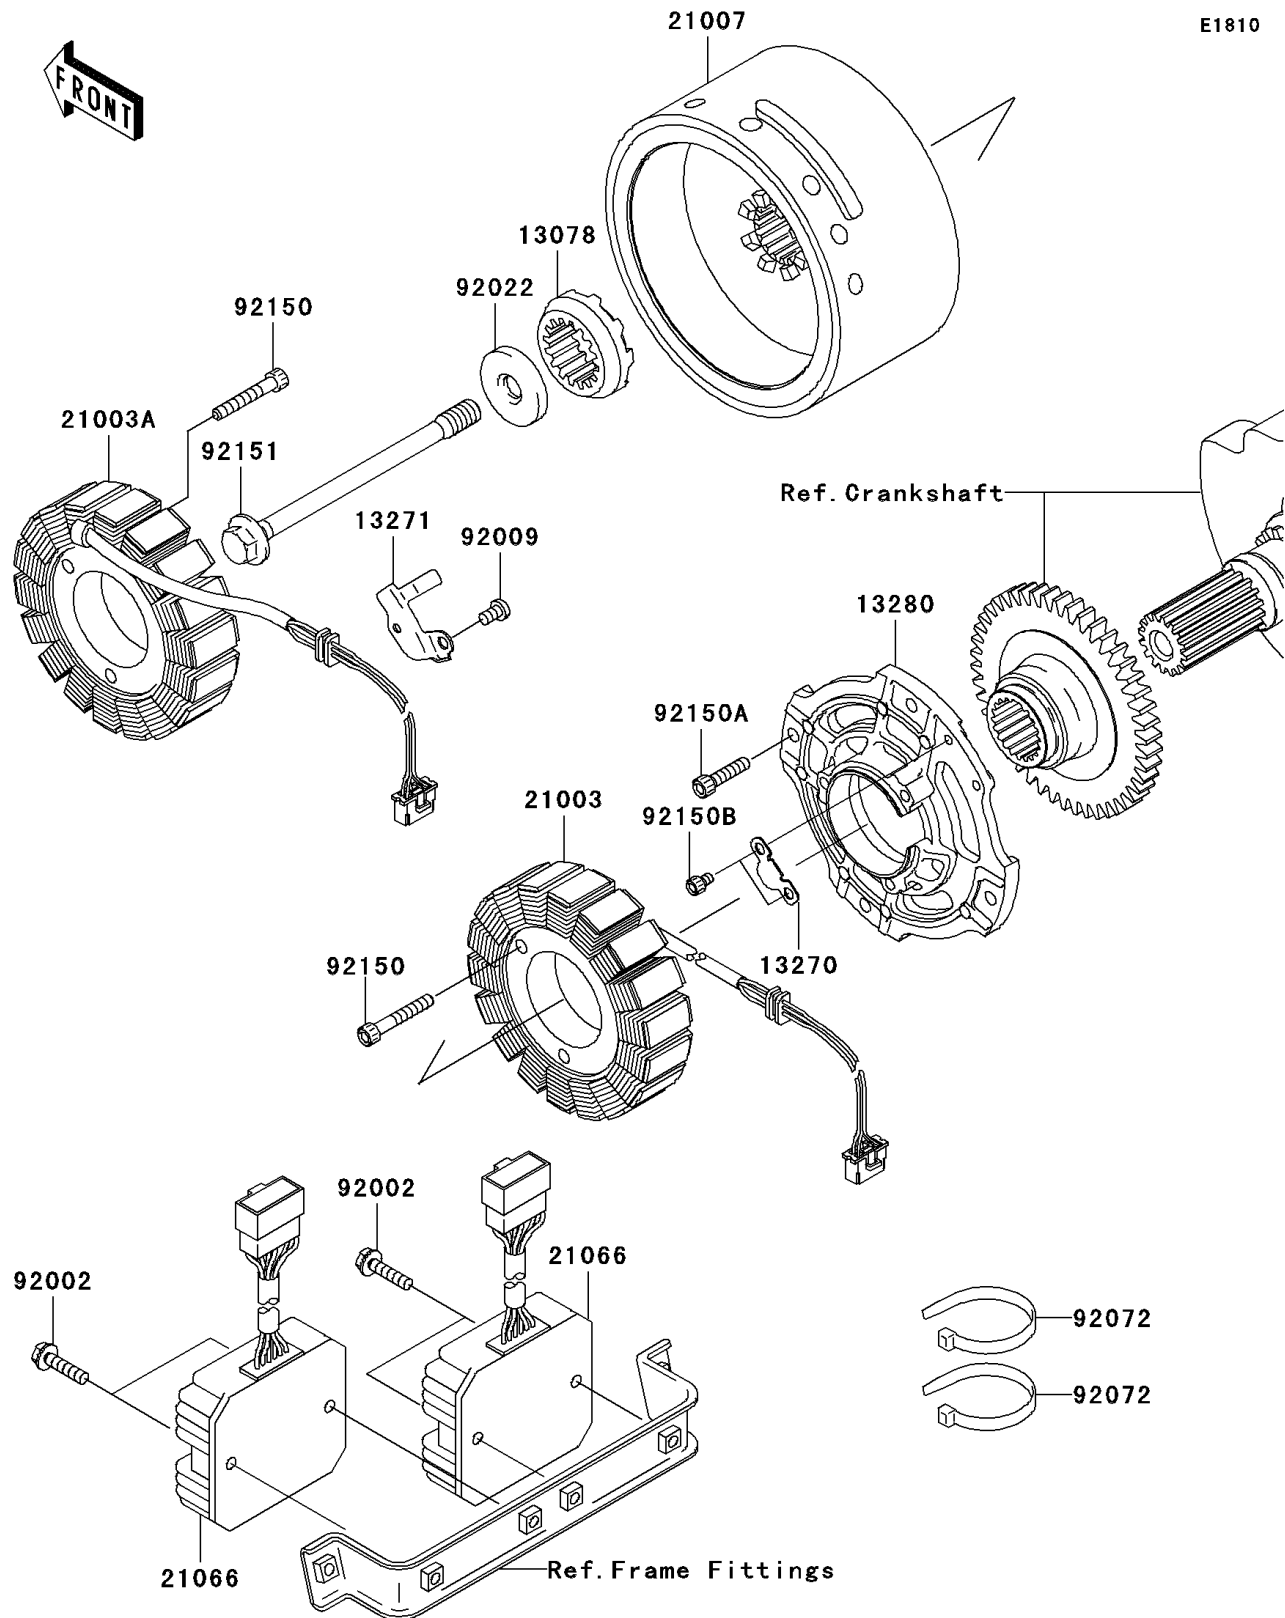

2006 Vulcan® 1500 Classic PARTS DIAGRAM

Generator

E1810

2006 Vulcan® 1500 Classic PARTS LIST

Generator

ITEM NAME	PART NUMBER	QUANTITY
RATCHET (Ref # 13078)	13078-1066	1
PLATE (Ref # 13270)	13270-1925	1
PLATE (Ref # 13271)	13271-1325	1
HOLDER (Ref # 13280)	13280-1069	1
STATOR,INNER (Ref # 21003)	21003-0007	1
STATOR,OUTER (Ref # 21003A)	21003-0008	1
ROTOR (Ref # 21007)	21007-1369	1
REGULATOR-VOLTAGE (Ref # 21066)	21066-1106	1
BOLT,FLANGED,6X25 (Ref # 92002)	92002-1086	1
SCREW (Ref # 92009)	92009-1768	1
WASHER,12X40X6 (Ref # 92022)	92022-1904	1
BAND,L=202 (Ref # 92072)	92072-1195	1
BOLT,SOCKET,6X35 (Ref # 92150)	92150-1484	1
BOLT,SOCKET,6X22 (Ref # 92150A)	92150-1654	1
BOLT,5X8 (Ref # 92150B)	92150-1955	1
BOLT,12X120 (Ref # 92151)	92151-1386	1