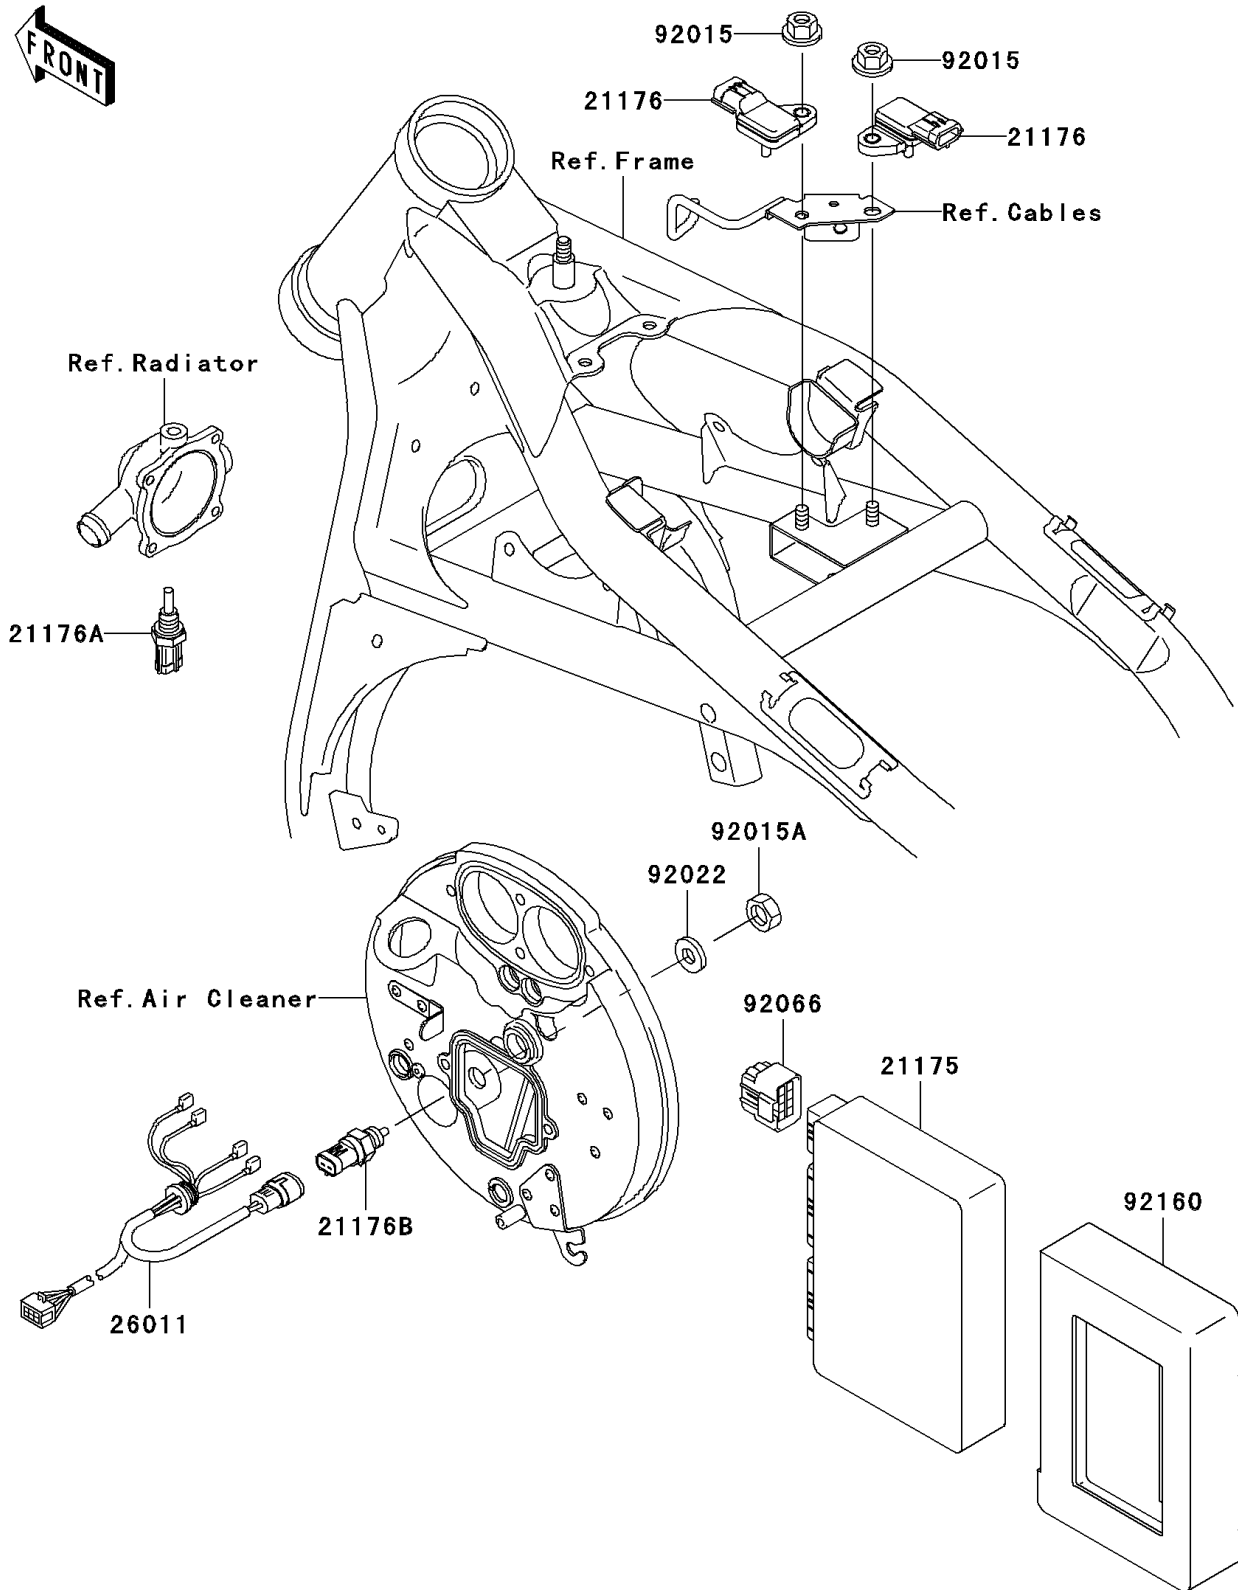

2006 Vulcan® 1500 Classic PARTS DIAGRAM

Fuel Injection

E1530

2006 Vulcan® 1500 Classic PARTS LIST

Fuel Injection

ITEM NAME	PART NUMBER	QUANTITY
CONTROL UNIT-ELECTRONIC (Ref # 21175)	21175-1071	1
SENSOR (Ref # 21176)	21176-0058	1
SENSOR,WATER TEMPERATURE (Ref # 21176A)	21176-1085	1
SENSOR,AIR TEMPERATURE (Ref # 21176B)	21176-1086	1
WIRE-LEAD (Ref # 26011)	26011-1776	1
NUT,6MM (Ref # 92015)	92015-1386	1
NUT,12MM (Ref # 92015A)	92015-1395	1
WASHER,12.3X20X0.5 (Ref # 92022)	92022-269	1
PLUG,COUPLER (Ref # 92066)	92066-1521	1
DAMPER (Ref # 92160)	92160-1965	1