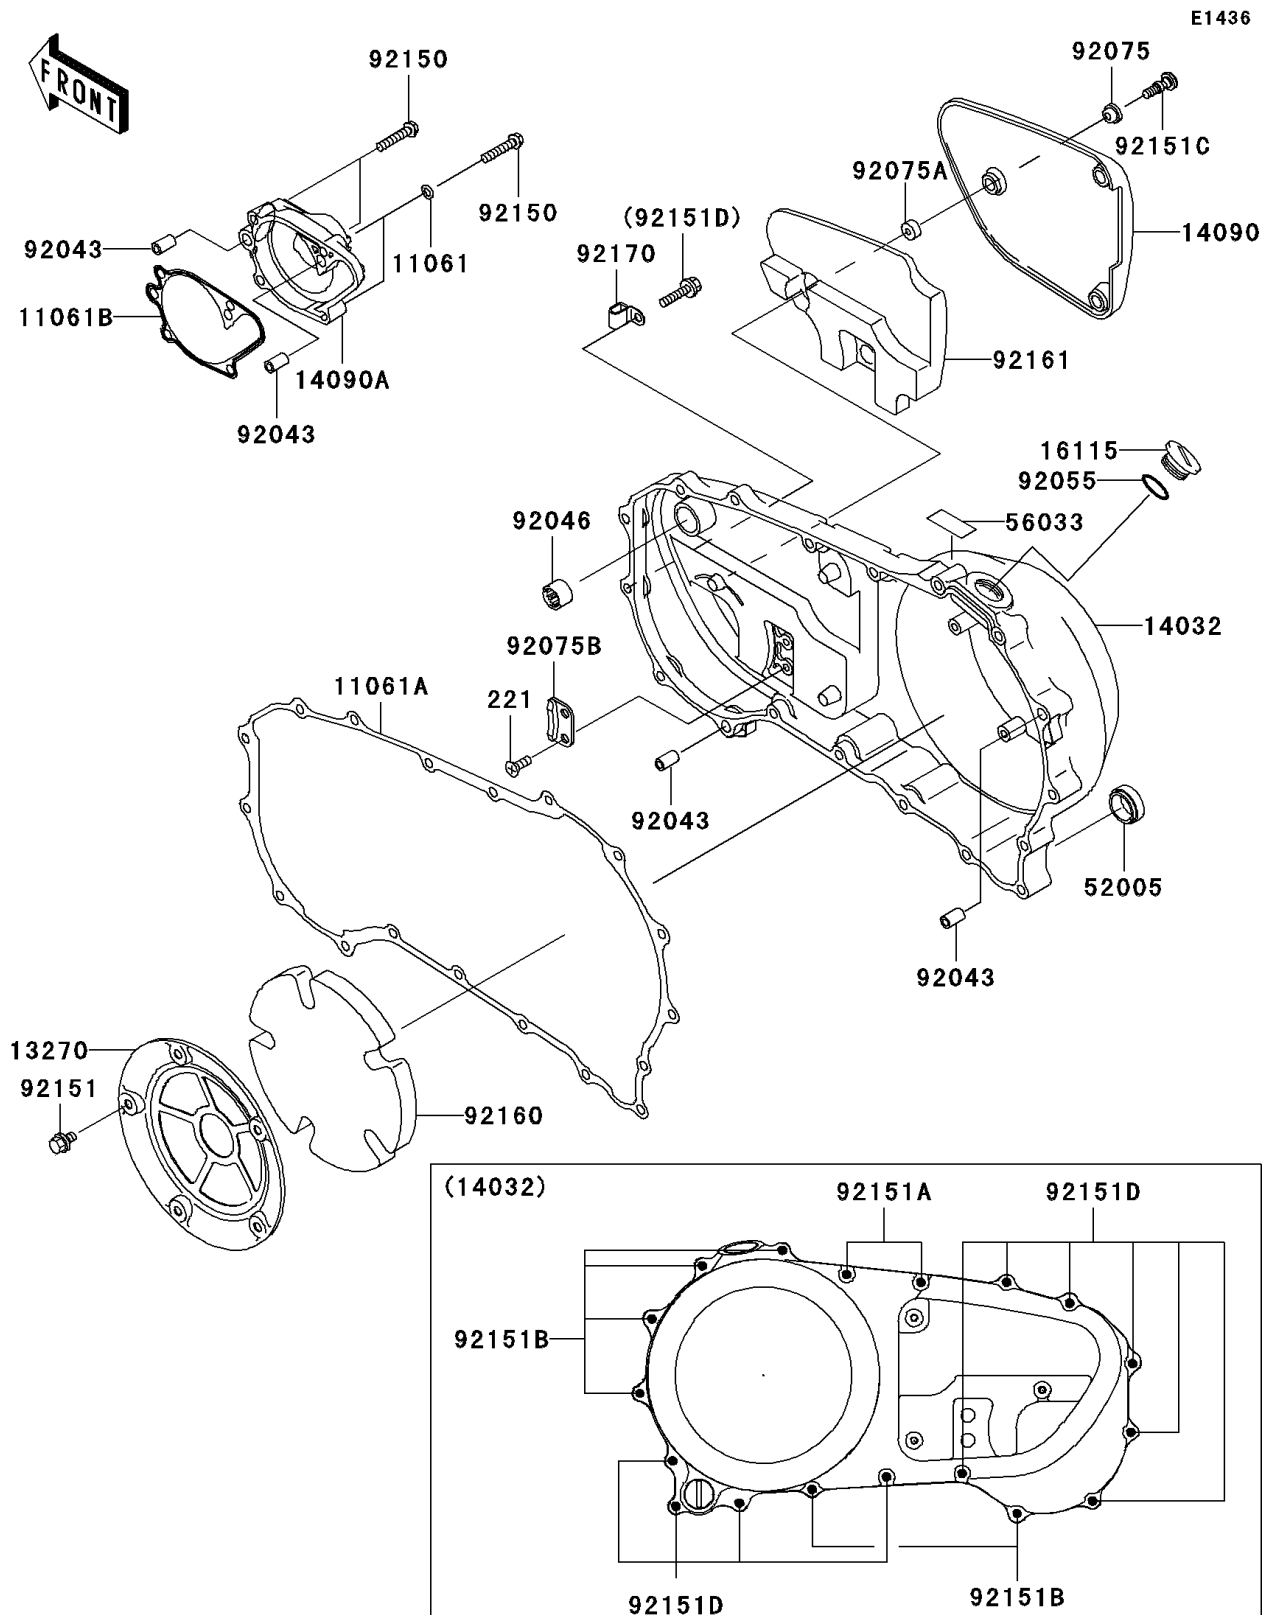

2006 Vulcan® 1500 Classic PARTS DIAGRAM

Right Engine Cover(s)

2006 Vulcan® 1500 Classic PARTS LIST

Right Engine Cover(s)

ITEM NAME	PART NUMBER	QUANTITY
SCREW-CSK-CROS,6X12 (Ref # 221)	221B0612	1
GASKET (Ref # 11061)	11061-0107	1
GASKET,CLUTCH COVER (Ref # 11061A)	11061-1081	1
GASKET,WATER PUMP COVER (Ref # 11061B)	11061-1172	1
PLATE (Ref # 13270)	13270-1592	1
COVER-CLUTCH (Ref # 14032)	14032-1493	1
COVER,CLUTCH OUTER (Ref # 14090)	14090-1678	1
COVER,WATER PUMP (Ref # 14090A)	14090-1932	1
CAP-OIL FILLER (Ref # 16115)	16115-1063	1
GAUGE,OIL LEVEL (Ref # 52005)	52005-1009	1
LABEL-MANUAL,OIL CAPACITY (Ref # 56033)	56033-1156	1
PIN,6.2X8X14 (Ref # 92043)	92043-1263	1
BEARING-NEEDLE,HK1212 (Ref # 92046)	92046-1163	1
RING-O,31.7X2.4 (Ref # 92055)	92055-049	1
DAMPER (Ref # 92075)	92075-1855	1
DAMPER (Ref # 92075A)	92075-1856	1
DAMPER (Ref # 92075B)	92075-1905	1
BOLT,6X30 (Ref # 92150)	92150-1021	1
BOLT,6X10 (Ref # 92151)	92151-1064	1
BOLT,6X30 (Ref # 92151A)	92151-1134	1
BOLT,6X35 (Ref # 92151B)	92151-1135	1
BOLT,SOCKET,6X22.5 (Ref # 92151C)	92151-1273	1
BOLT,FLANGED-SMALL,6X25 (Ref # 92151D)	92151-1930	1
DAMPER (Ref # 92160)	92160-1716	1
DAMPER (Ref # 92161)	92161-1139	1
CLAMP (Ref # 92170)	92170-1804	1