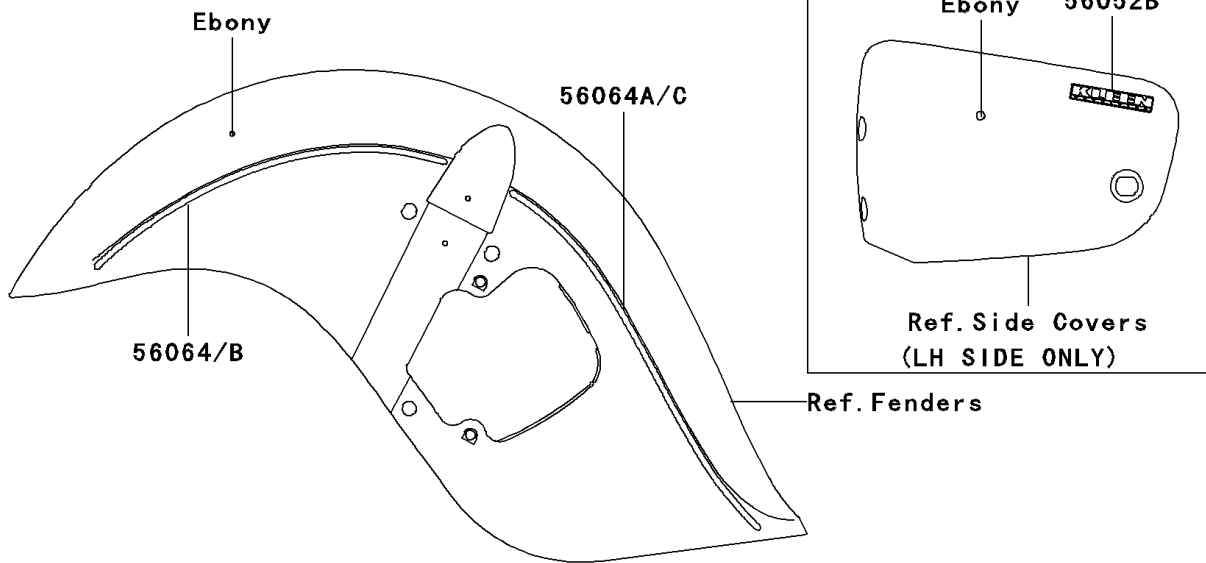

2001 Vulcan® 1500 Drifter® PARTS DIAGRAM

Decals(Ebony)(R1)

F2861

2001 Vulcan® 1500 Drifter® PARTS LIST

Decals(Ebony)(R1)

ITEM NAME	PART NUMBER	QUANTITY
MARK,AIR CLEANER,1500 (Ref # 56051)	56051-1459	1
MARK,AIR CLEANER,KAWASAKI (Ref # 56051A)	56051-1460	1
MARK,FUEL TANK,LH (Ref # 56052)	56052-1321	1
MARK,FUEL TANK,RH (Ref # 56052A)	56052-1322	1
PATTERN,FR FENDER,FR,LH (Ref # 56064)	56064-1456	1
PATTERN,FR FENDER,RR,LH (Ref # 56064A)	56064-1457	1
PATTERN,FR FENDER,FR,RH (Ref # 56064B)	56064-1458	1
PATTERN,FR FENDER,RR,RH (Ref # 56064C)	56064-1459	1
PATTERN,RR FENDER,LH (Ref # 56064D)	56064-1460	1
PATTERN,RR FENDER,RH (Ref # 56064E)	56064-1461	1
MARK,SIDE COVER,KLEEN (Ref # 56052B)	56052-1384	1