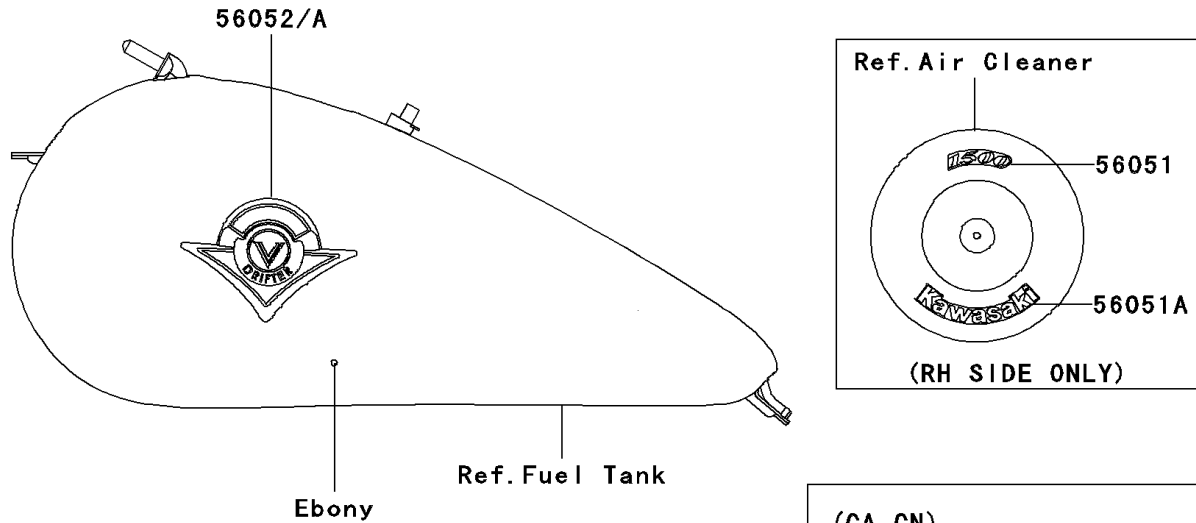

2001 Vulcan® 1500 Drifter® PARTS DIAGRAM

Decals(Ebony)(R1)

F2861

2001 Vulcan® 1500 Drifter® PARTS LIST

Decals(Ebony)(R1)

ITEM NAME	PART NUMBER	QUANTITY
MARK,AIR CLEANER,1500 (Ref # 56051)	56051-1459	1
MARK,AIR CLEANER,KAWASAKI (Ref # 56051A)	56051-1460	1
MARK,FUEL TANK,LH (Ref # 56052)	56052-1321	1
MARK,FUEL TANK,RH (Ref # 56052A)	56052-1322	1
PATTERN,FR FENDER,FR,LH (Ref # 56064)	56064-1456	1
PATTERN,FR FENDER,RR,LH (Ref # 56064A)	56064-1457	1
PATTERN,FR FENDER,FR,RH (Ref # 56064B)	56064-1458	1
PATTERN,FR FENDER,RR,RH (Ref # 56064C)	56064-1459	1
PATTERN,RR FENDER,LH (Ref # 56064D)	56064-1460	1
PATTERN,RR FENDER,RH (Ref # 56064E)	56064-1461	1
MARK,SIDE COVER,KLEEN (Ref # 56052B)	56052-1384	1