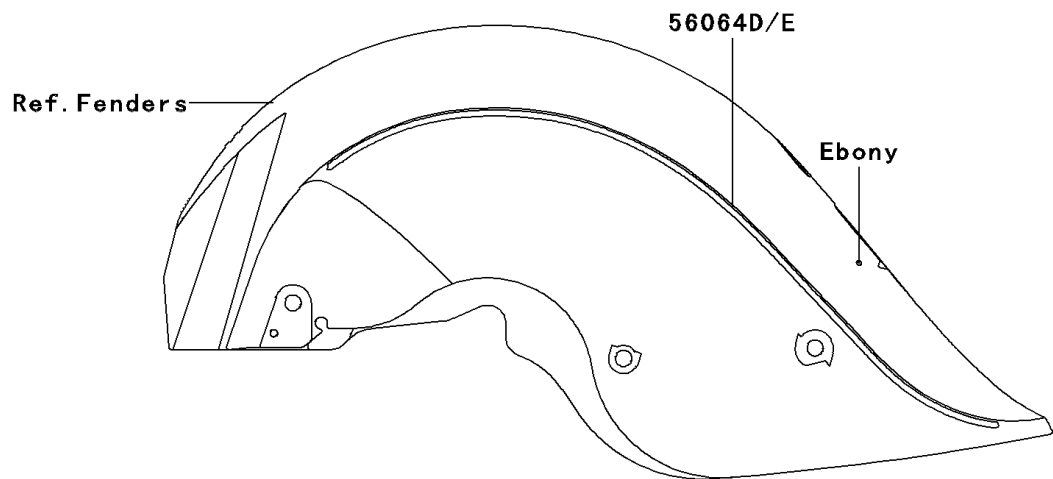

2001 Vulcan® 1500 Drifter® PARTS DIAGRAM

Decals(Ebony)(R1)

F2861

2001 Vulcan® 1500 Drifter® PARTS LIST

Decals(Ebony)(R1)

ITEM NAME	PART NUMBER	QUANTITY
MARK,AIR CLEANER,1500 (Ref # 56051)	56051-1459	1
MARK,AIR CLEANER,KAWASAKI (Ref # 56051A)	56051-1460	1
MARK,FUEL TANK,LH (Ref # 56052)	56052-1321	1
MARK,FUEL TANK,RH (Ref # 56052A)	56052-1322	1
PATTERN,FR FENDER,FR,LH (Ref # 56064)	56064-1456	1
PATTERN,FR FENDER,RR,LH (Ref # 56064A)	56064-1457	1
PATTERN,FR FENDER,FR,RH (Ref # 56064B)	56064-1458	1
PATTERN,FR FENDER,RR,RH (Ref # 56064C)	56064-1459	1
PATTERN,RR FENDER,LH (Ref # 56064D)	56064-1460	1
PATTERN,RR FENDER,RH (Ref # 56064E)	56064-1461	1
MARK,SIDE COVER,KLEEN (Ref # 56052B)	56052-1384	1