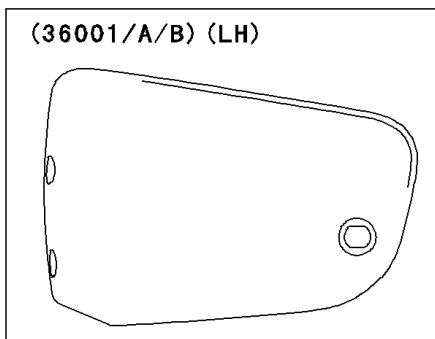

2001 Vulcan® 1500 Drifter® PARTS DIAGRAM

Side Covers

Ref. Ignition Switch
/Locks/Reflectors

WOD

(36001)	Ebony
(36001A)	O. Red
(36001B)	M. R. Red

WOD

(36001C)	Ebony
(36001D)	O. Red
(36001E)	M. R. Red

2001 Vulcan® 1500 Drifter® PARTS LIST

Side Covers

ITEM NAME	PART NUMBER	QUANTITY
COVER-SIDE,LH,EBONY (Ref # 36001)	36001-1620-H8	1
COVER-SIDE,LH,O.RED (Ref # 36001A)	36001-1620-VI	1
COVER-SIDE,RH,EBONY (Ref # 36001C)	36001-1621-H8	1
COVER-SIDE,RH,O.RED (Ref # 36001D)	36001-1621-VI	1
SCREW,6X35 (Ref # 92009)	92009-1874	1
GROMMET (Ref # 92071)	92071-1131	1
DAMPER (Ref # 92075)	92075-1629	1
DAMPER (Ref # 92160)	92160-1944	1