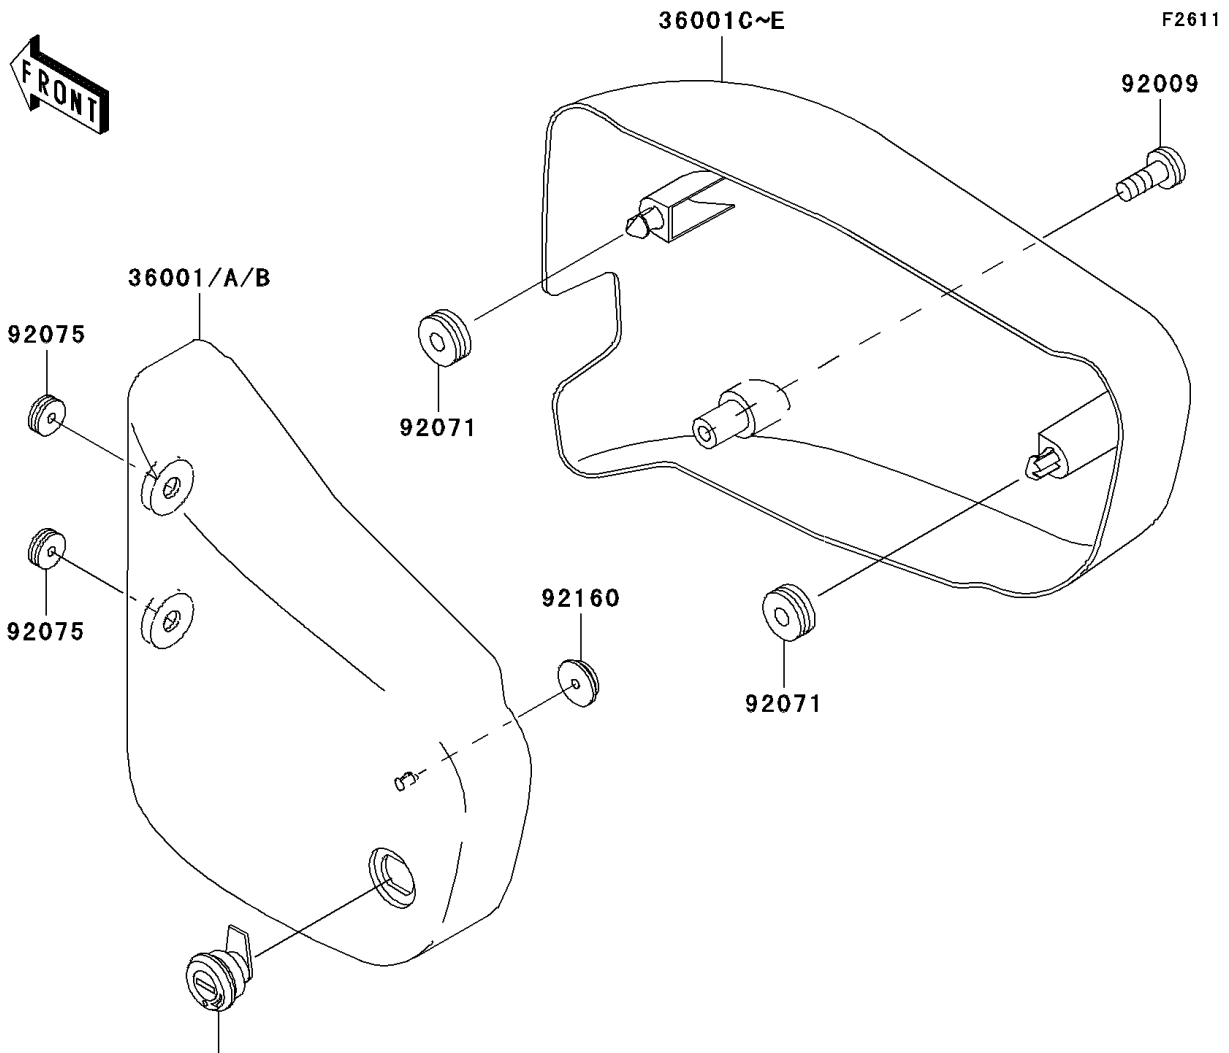

2001 Vulcan® 1500 Drifter® PARTS DIAGRAM

Side Covers

Ref. Ignition Switch
/Locks/Reflectors

WOD

(36001)	Ebony
(36001A)	O. Red
(36001B)	M. R. Red

WOD

(36001C)	Ebony
(36001D)	O. Red
(36001E)	M. R. Red

2001 Vulcan® 1500 Drifter® PARTS LIST

Side Covers

ITEM NAME	PART NUMBER	QUANTITY
COVER-SIDE,LH,EBONY (Ref # 36001)	36001-1620-H8	1
COVER-SIDE,LH,O.RED (Ref # 36001A)	36001-1620-VI	1
COVER-SIDE,RH,EBONY (Ref # 36001C)	36001-1621-H8	1
COVER-SIDE,RH,O.RED (Ref # 36001D)	36001-1621-VI	1
SCREW,6X35 (Ref # 92009)	92009-1874	1
GROMMET (Ref # 92071)	92071-1131	1
DAMPER (Ref # 92075)	92075-1629	1
DAMPER (Ref # 92160)	92160-1944	1