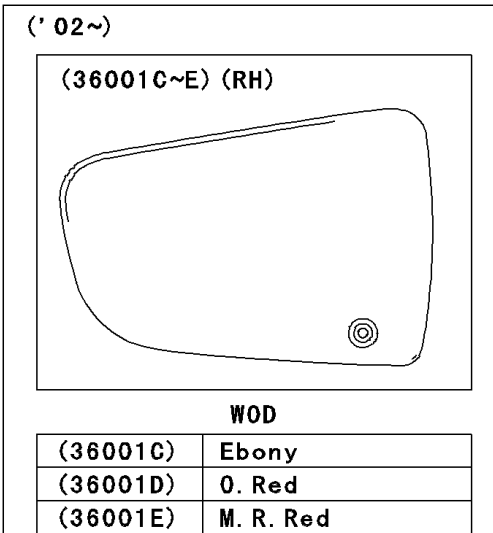

2001 Vulcan® 1500 Drifter® PARTS DIAGRAM

Side Covers

Ref. Ignition Switch
/Locks/Reflectors

WOD

(36001)	Ebony
(36001A)	O. Red
(36001B)	M. R. Red

WOD

(36001C)	Ebony
(36001D)	O. Red
(36001E)	M. R. Red

2001 Vulcan® 1500 Drifter® PARTS LIST

Side Covers

ITEM NAME	PART NUMBER	QUANTITY
COVER-SIDE,LH,EBONY (Ref # 36001)	36001-1620-H8	1
COVER-SIDE,LH,O.RED (Ref # 36001A)	36001-1620-VI	1
COVER-SIDE,RH,EBONY (Ref # 36001C)	36001-1621-H8	1
COVER-SIDE,RH,O.RED (Ref # 36001D)	36001-1621-VI	1
SCREW,6X35 (Ref # 92009)	92009-1874	1
GROMMET (Ref # 92071)	92071-1131	1
DAMPER (Ref # 92075)	92075-1629	1
DAMPER (Ref # 92160)	92160-1944	1