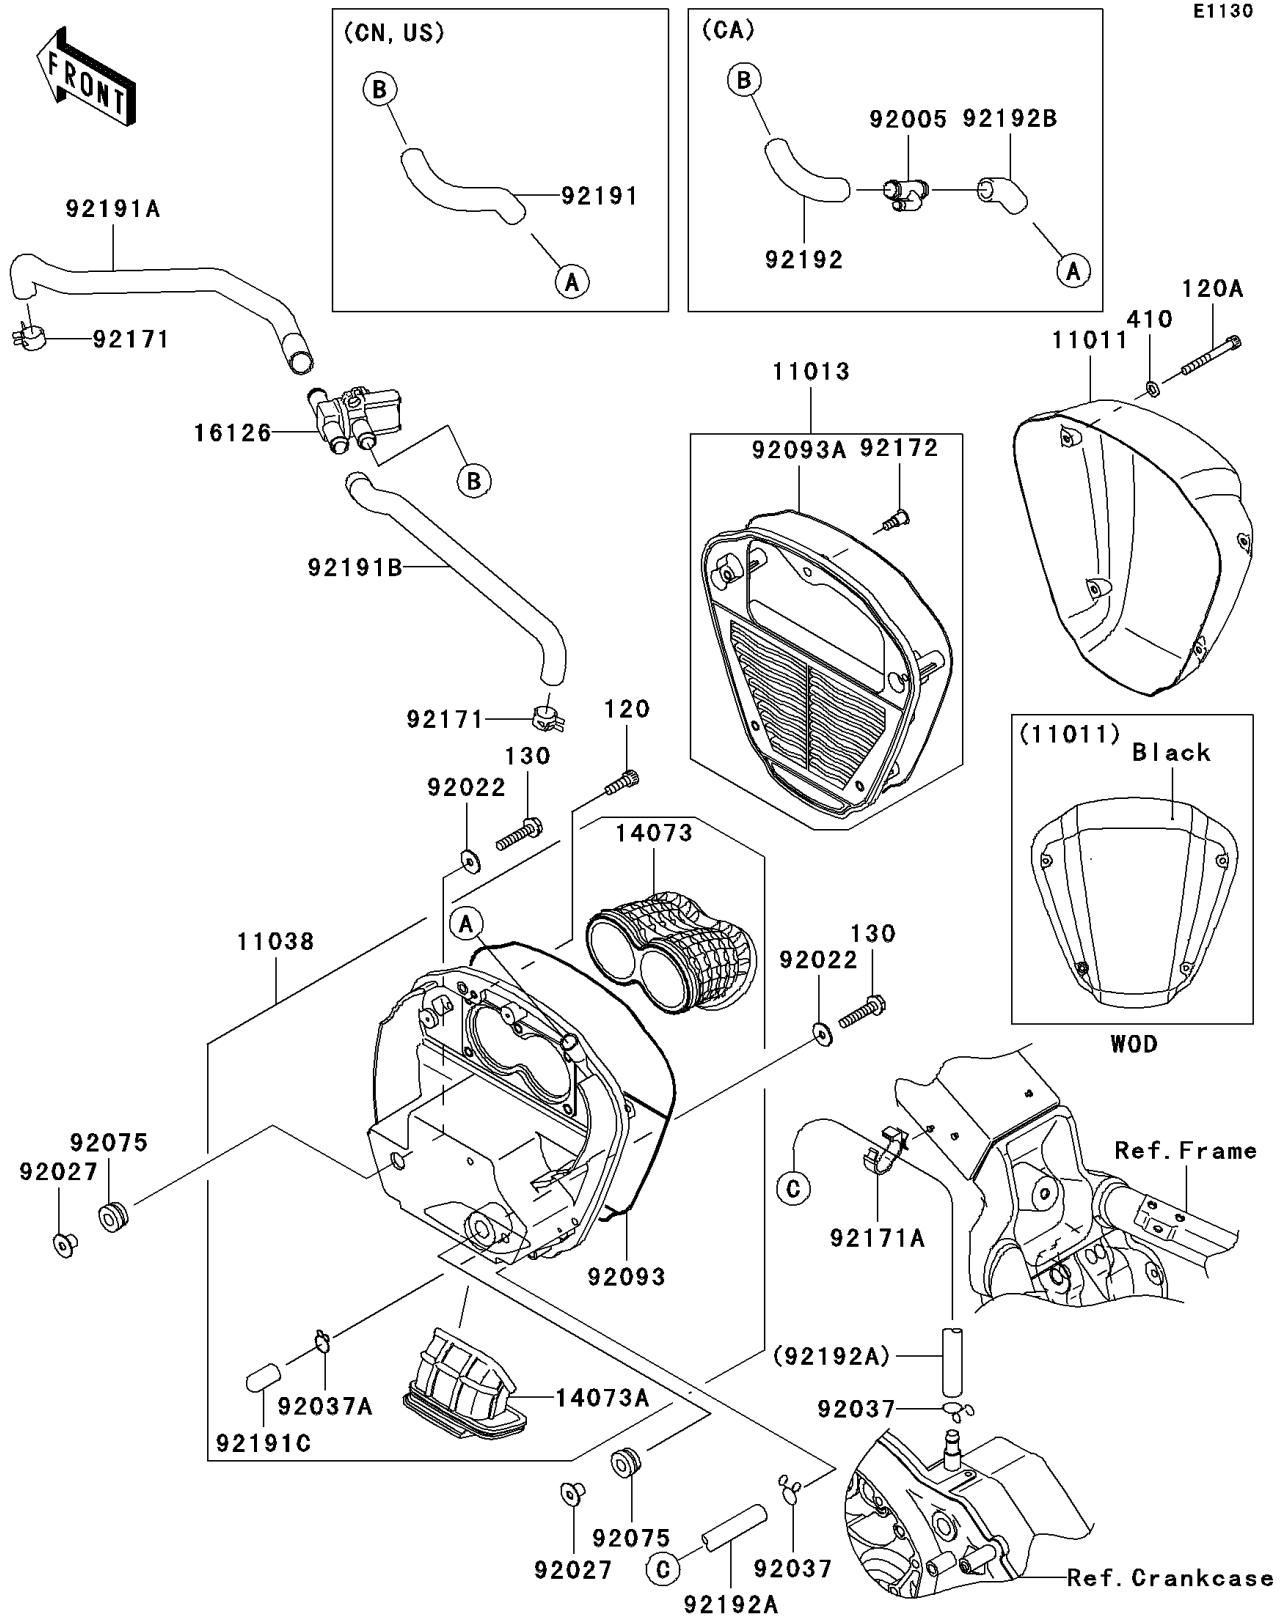

## 2008 Vulcan® 2000 PARTS DIAGRAM

Air Cleaner

## 2008 Vulcan® 2000 PARTS LIST

Air Cleaner

ITEM NAME	PART NUMBER	QUANTITY
BOLT-SOCKET,6X18 (Ref # 120)	120CA0618	1
BOLT-SOCKET,5X45 (Ref # 120A)	120R0545	1
BOLT-FLANGED,6X30 (Ref # 130)	130BA0630	1
W-PLAIN-S,5MM (Ref # 410)	410S0500	1
CASE-AIR FILTER,M.D,BLACK (Ref # 11011)	11011-0112-17K	1
ELEMENT-AIR FILTER (Ref # 11013)	11013-0028	1
CASE-ASSY-AIR FILTER (Ref # 11038)	11038-0020	1
DUCT,THROTTLE (Ref # 14073)	14073-0008	1
DUCT,INTAKE (Ref # 14073A)	14073-0191	1
VALVE,AIR SWITCHING (Ref # 16126)	16126-1437	1
WASHER,6.5X20X1.6 (Ref # 92022)	92022-1557	1
COLLAR,L=12 (Ref # 92027)	92027-1062	1
CLAMP (Ref # 92037)	92037-1468	1
CLAMP,14.5MM (Ref # 92037A)	92037-1900	1
DAMPER,RUBBER (Ref # 92075)	92075-1123	1
SEAL (Ref # 92093)	92093-0004	1
SEAL (Ref # 92093A)	92093-0005	1
CLAMP (Ref # 92171)	92171-0332	1
CLAMP,DIA=15 (Ref # 92171A)	92171-1424	1
SCREW,5X16.5 (Ref # 92172)	92172-0091	1
TUBE,ACV-FR HEAD (Ref # 92191A)	92191-0012	1
TUBE,ACV-RR HEAD (Ref # 92191B)	92191-0013	1
TUBE (Ref # 92191C)	92191-1704	1
TUBE,9X15X800 (Ref # 92192A)	92192-0135	1
FITTING (Ref # 92005)	92005-0006	1
TUBE,AIR CLEANER-ACV (Ref # 92191)	92191-0011	1
TUBE,FITTING-ACV (Ref # 92192)	92192-0017	1
TUBE,A/C-FITTING (Ref # 92192B)	92192-0568	1