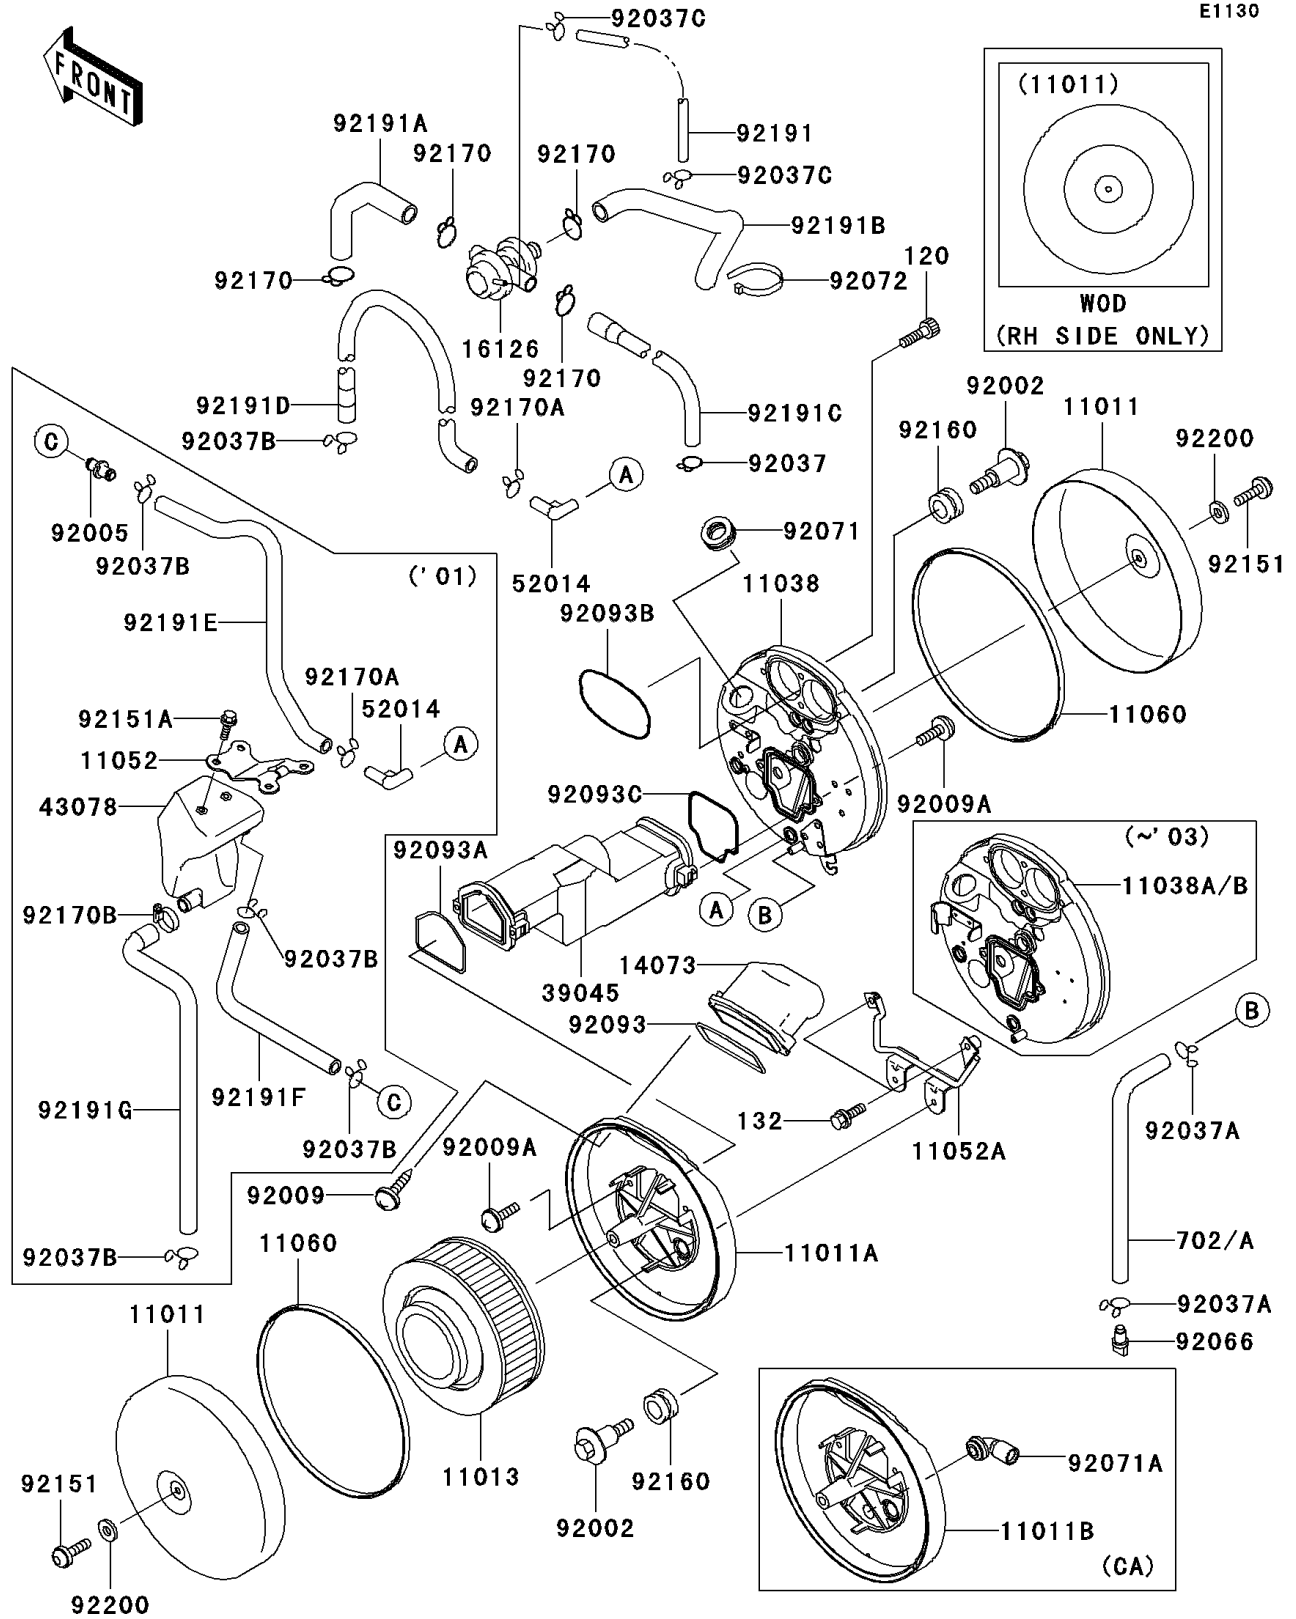

2001 Vulcan® 1500 Drifter® PARTS DIAGRAM

Air Cleaner