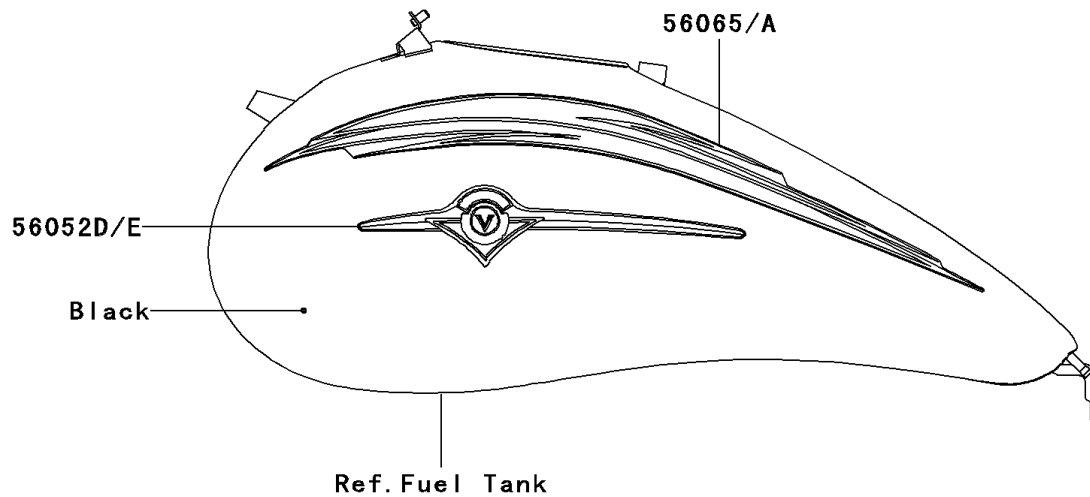

2002 Vulcan® 1500 Mean Streak® PARTS DIAGRAM

Decals(Black)(VN1500-P1)

F2861B

2002 Vulcan® 1500 Mean Streak® PARTS LIST

Decals(Black)(VN1500-P1)

ITEM NAME	PART NUMBER	QUANTITY
MARK,SIDE COVER,KLEEN (Ref # 56052)	56052-1384	1
MARK,SIDE COVER,KAWASAKI (Ref # 56052A)	56052-1533	1
MARK,SIDE COVER,FUEL INJECTION (Ref # 56052B)	56052-1534	1
MARK,AIR CLEANER COVER,RH,1500 (Ref # 56052C)	56052-1545	1
MARK,FUEL TANK,LH (Ref # 56052D)	56052-1608	1
MARK,FUEL TANK,RH (Ref # 56052E)	56052-1609	1
PATTERN,FUEL TANK,LH (Ref # 56065)	56065-1175	1
PATTERN,FUEL TANK,RH (Ref # 56065A)	56065-1176	1