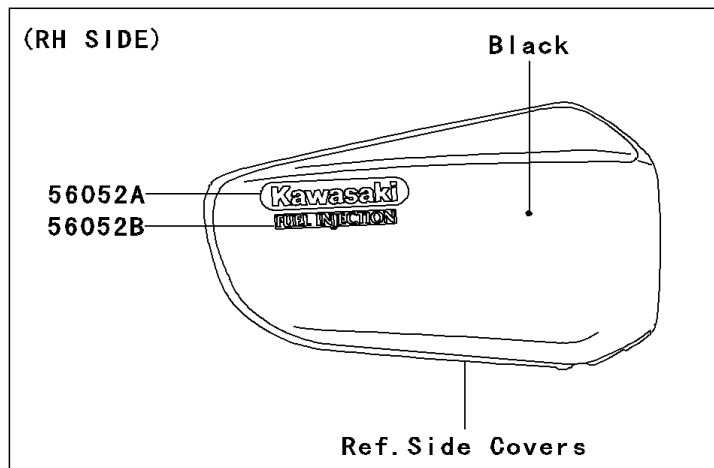

2002 Vulcan® 1500 Mean Streak® PARTS DIAGRAM

Decals(Black)(VN1500-P1)

F2861B

2002 Vulcan® 1500 Mean Streak® PARTS LIST

Decals(Black)(VN1500-P1)

ITEM NAME	PART NUMBER	QUANTITY
MARK,SIDE COVER,KLEEN (Ref # 56052)	56052-1384	1
MARK,SIDE COVER,KAWASAKI (Ref # 56052A)	56052-1533	1
MARK,SIDE COVER,FUEL INJECTION (Ref # 56052B)	56052-1534	1
MARK,AIR CLEANER COVER,RH,1500 (Ref # 56052C)	56052-1545	1
MARK,FUEL TANK,LH (Ref # 56052D)	56052-1608	1
MARK,FUEL TANK,RH (Ref # 56052E)	56052-1609	1
PATTERN,FUEL TANK,LH (Ref # 56065)	56065-1175	1
PATTERN,FUEL TANK,RH (Ref # 56065A)	56065-1176	1