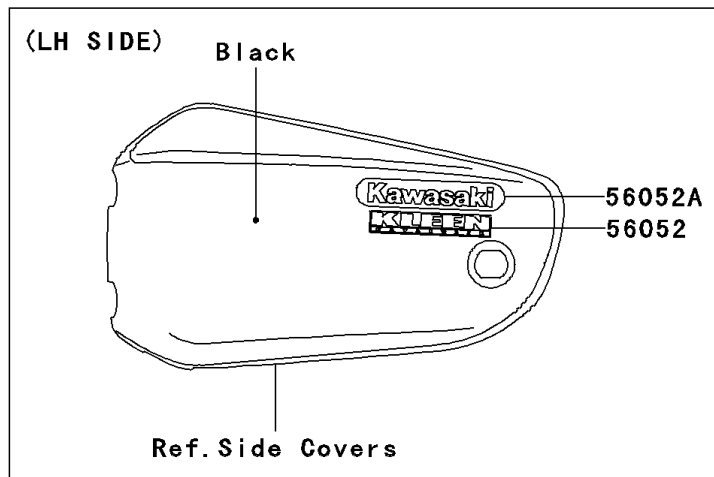

2002 Vulcan® 1500 Mean Streak® PARTS DIAGRAM

Decals(Black)(VN1500-P1)

F2861B

2002 Vulcan® 1500 Mean Streak® PARTS LIST

Decals(Black)(VN1500-P1)

ITEM NAME	PART NUMBER	QUANTITY
MARK,SIDE COVER,KLEEN (Ref # 56052)	56052-1384	1
MARK,SIDE COVER,KAWASAKI (Ref # 56052A)	56052-1533	1
MARK,SIDE COVER,FUEL INJECTION (Ref # 56052B)	56052-1534	1
MARK,AIR CLEANER COVER,RH,1500 (Ref # 56052C)	56052-1545	1
MARK,FUEL TANK,LH (Ref # 56052D)	56052-1608	1
MARK,FUEL TANK,RH (Ref # 56052E)	56052-1609	1
PATTERN,FUEL TANK,LH (Ref # 56065)	56065-1175	1
PATTERN,FUEL TANK,RH (Ref # 56065A)	56065-1176	1