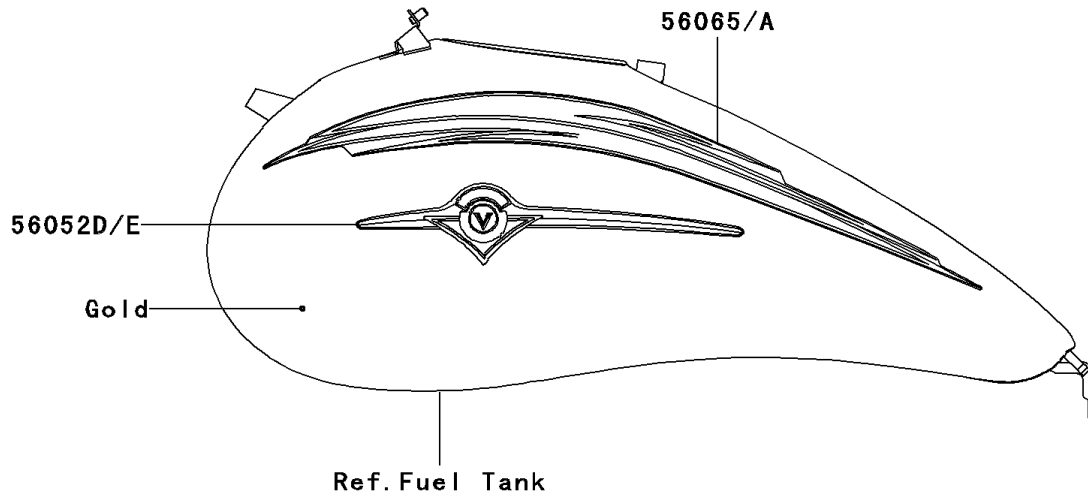

2002 Vulcan® 1500 Mean Streak® PARTS DIAGRAM

Decals(Gold)(VN1500-P1)

F2861

2002 Vulcan® 1500 Mean Streak® PARTS LIST

Decals(Gold)(VN1500-P1)

ITEM NAME	PART NUMBER	QUANTITY
MARK,SIDE COVER,KLEEN (Ref # 56052)	56052-1384	1
MARK,SIDE COVER,KAWASAKI (Ref # 56052A)	56052-1533	1
MARK,SIDE COVER,FUEL INJECTION (Ref # 56052B)	56052-1534	1
MARK,AIR CLEANER COVER,RH,1500 (Ref # 56052C)	56052-1545	1
MARK,FUEL TANK,LH (Ref # 56052D)	56052-1608	1
MARK,FUEL TANK,RH (Ref # 56052E)	56052-1609	1
PATTERN,FUEL TANK,LH (Ref # 56065)	56065-1173	1
PATTERN,FUEL TANK,RH (Ref # 56065A)	56065-1174	1