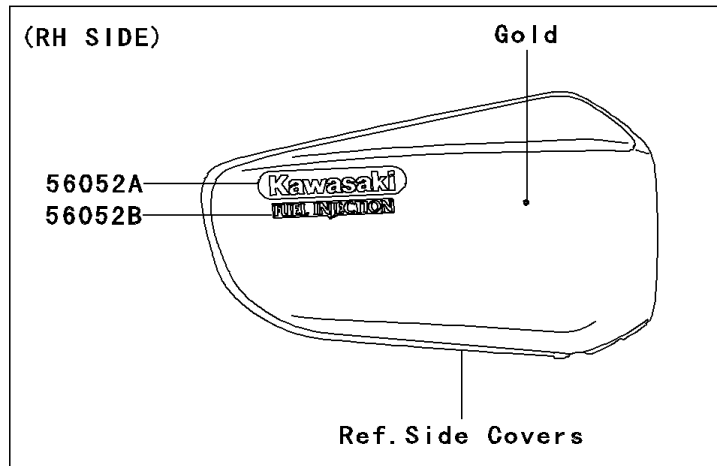

2002 Vulcan® 1500 Mean Streak® PARTS DIAGRAM

Decals(Gold)(VN1500-P1)

F2861

2002 Vulcan® 1500 Mean Streak® PARTS LIST

Decals(Gold)(VN1500-P1)

ITEM NAME	PART NUMBER	QUANTITY
MARK,SIDE COVER,KLEEN (Ref # 56052)	56052-1384	1
MARK,SIDE COVER,KAWASAKI (Ref # 56052A)	56052-1533	1
MARK,SIDE COVER,FUEL INJECTION (Ref # 56052B)	56052-1534	1
MARK,AIR CLEANER COVER,RH,1500 (Ref # 56052C)	56052-1545	1
MARK,FUEL TANK,LH (Ref # 56052D)	56052-1608	1
MARK,FUEL TANK,RH (Ref # 56052E)	56052-1609	1
PATTERN,FUEL TANK,LH (Ref # 56065)	56065-1173	1
PATTERN,FUEL TANK,RH (Ref # 56065A)	56065-1174	1