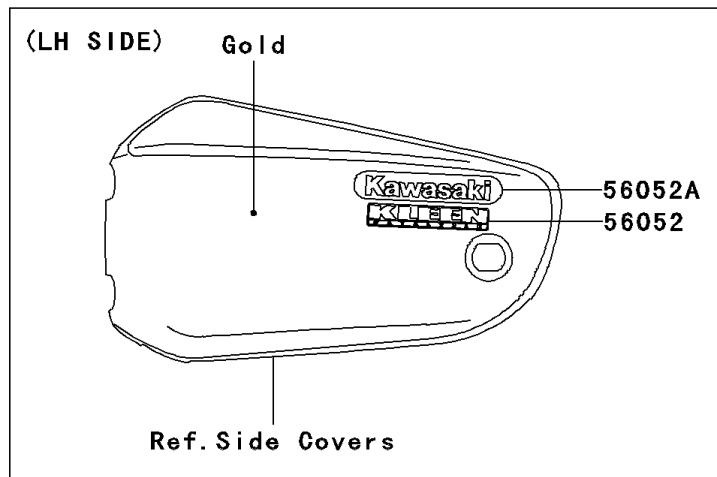

2002 Vulcan® 1500 Mean Streak® PARTS DIAGRAM

Decals(Gold)(VN1500-P1)

F2861

2002 Vulcan® 1500 Mean Streak® PARTS LIST

Decals(Gold)(VN1500-P1)

ITEM NAME	PART NUMBER	QUANTITY
MARK,SIDE COVER,KLEEN (Ref # 56052)	56052-1384	1
MARK,SIDE COVER,KAWASAKI (Ref # 56052A)	56052-1533	1
MARK,SIDE COVER,FUEL INJECTION (Ref # 56052B)	56052-1534	1
MARK,AIR CLEANER COVER,RH,1500 (Ref # 56052C)	56052-1545	1
MARK,FUEL TANK,LH (Ref # 56052D)	56052-1608	1
MARK,FUEL TANK,RH (Ref # 56052E)	56052-1609	1
PATTERN,FUEL TANK,LH (Ref # 56065)	56065-1173	1
PATTERN,FUEL TANK,RH (Ref # 56065A)	56065-1174	1