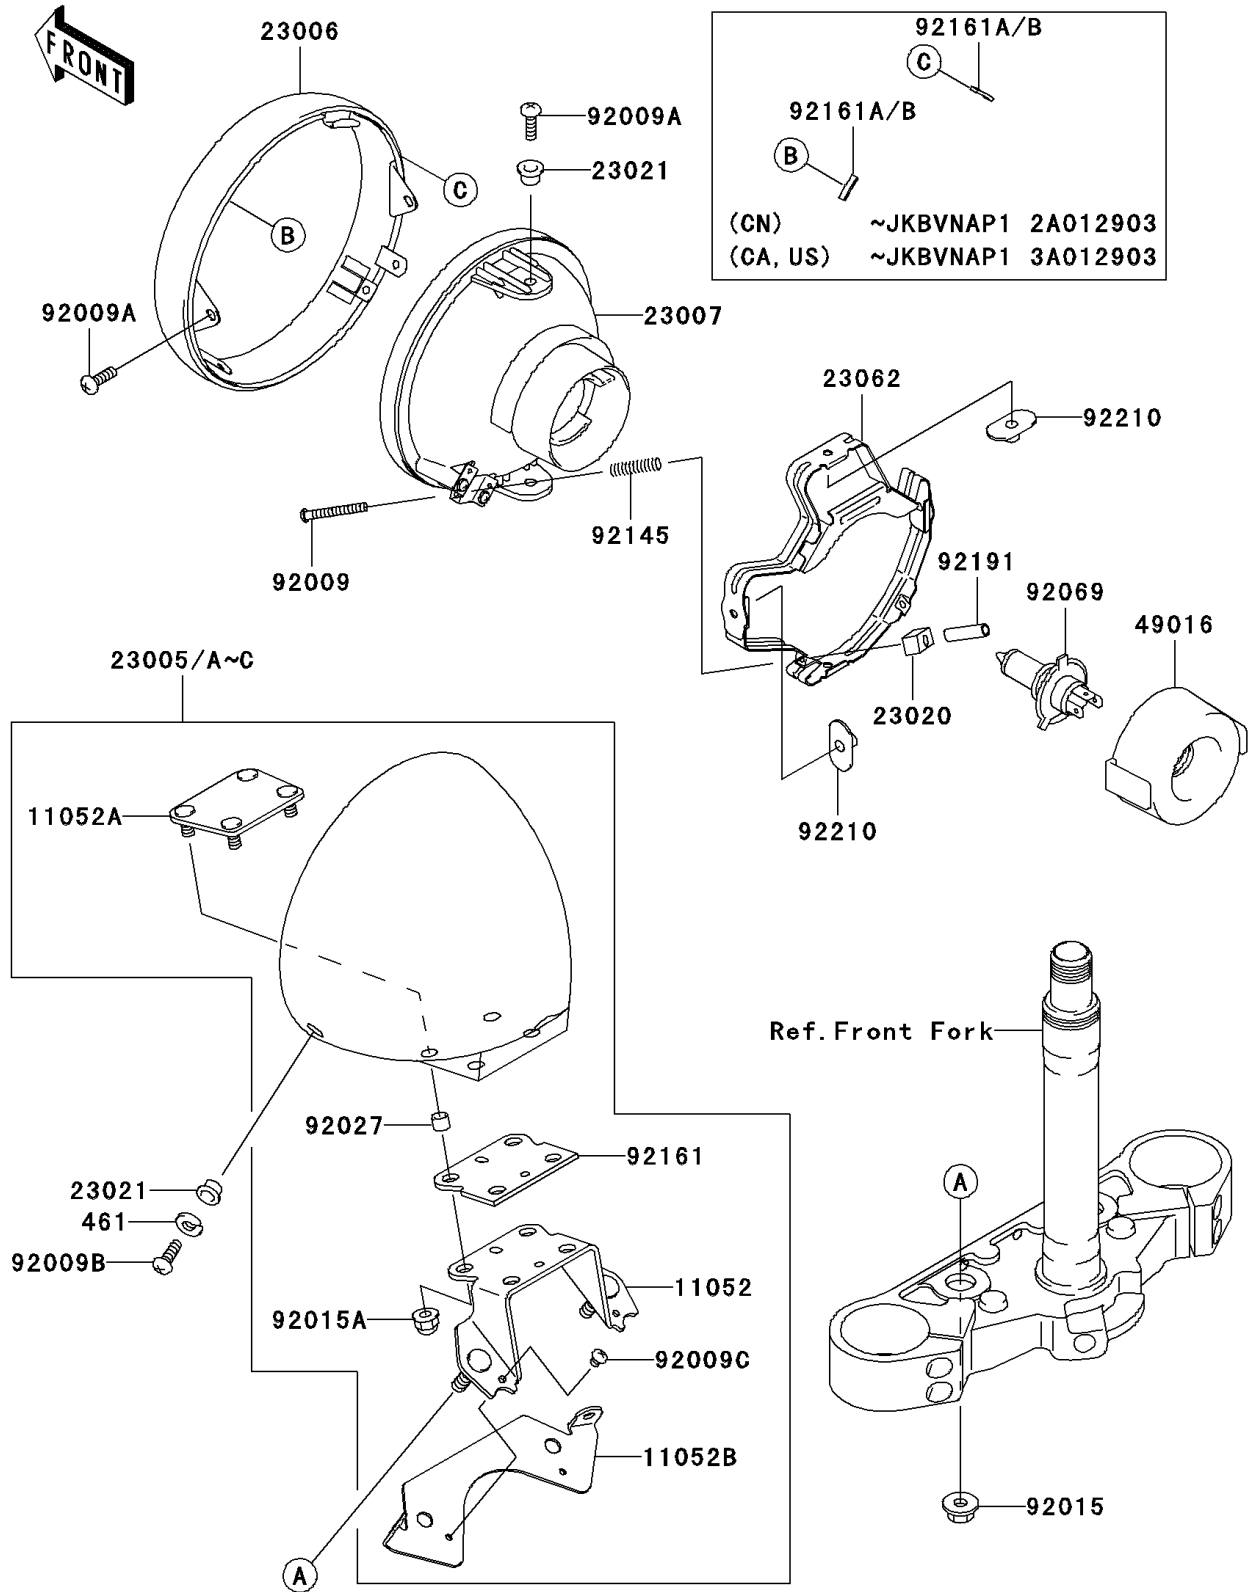

2002 Vulcan® 1500 Mean Streak® PARTS DIAGRAM

Headlight(s)

F2710

2002 Vulcan® 1500 Mean Streak® PARTS LIST

Headlight(s)

ITEM NAME	PART NUMBER	QUANTITY
BRACKET,HEAD LAMP BODY (Ref # 11052)	11052-1265	1
BRACKET,HEAD LAMP BODY (Ref # 11052A)	11052-1266	1
BRACKET,HEAD LAMP BODY (Ref # 11052B)	11052-1371	1
BODY-COMP-HEAD LAMP (Ref # 23005A)	23005-1188	2
RIM-LAMP (Ref # 23006)	23006-1079	1
LENS-COMP,HEAD LAMP (Ref # 23007)	23007-1359	1
NUT,4MM,FOCUS ADJUST (Ref # 23020)	23020-018	1
WASHER (Ref # 23021)	23021-010	1
BRACKET-COMP,HEAD LAMP (Ref # 23062)	23062-1131	1
COVER-SEAL,SOCKET (Ref # 49016)	49016-1203	1
SCREW,FOCUS ADJUST,4X60 (Ref # 92009)	92009-1816	1
SCREW,5X16 (Ref # 92009A)	92009-1879	1
SCREW,5MM (Ref # 92009B)	92009-1947	1
SCREW,4X5 (Ref # 92009C)	92009-1988	1
NUT,FLANGED,8MM,BLACK (Ref # 92015)	92015-1183	1
NUT,CAP,6MM (Ref # 92015A)	92015-1385	1
COLLAR,6.8X10X6 (Ref # 92027)	92027-103	1
BULB,12V 60/55W,H4 (Ref # 92069)	92069-1002	1
SPRING,HEAD LAMP LENS (Ref # 92145)	92145-1268	1
DAMPER,HEAD LAMP BODY (Ref # 92161)	92161-1212	1
WASHER-SPRING,5MM (Ref # 461)	461F0500	1
DAMPER (Ref # 92161B)	92161-1271	2
TUBE,3.5X5.5X19 (Ref # 92191)	92191-1217	1
NUT,SPECIAL,5MM (Ref # 92210)	92210-1060	1
BODY-COMP-HEAD LAMP (Ref # 23005B)	23005-1202	1