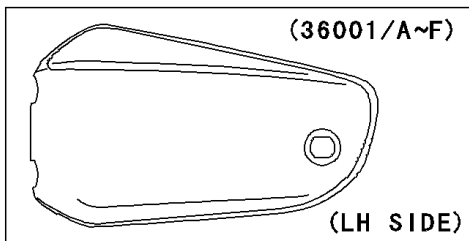

2002 Vulcan® 1500 Mean Streak® PARTS DIAGRAM

Side Covers

(' 02)	(36001)	Red	
	(36001G)	Gold	
	(36001D)	Black	
(' 03)	(36001A)	Black	
	(36001B)	Silver	
	(36001E)	Red	
	(36001F)	Purple	(CA, US)

(' 02)	(36001G)	Red	
	(36001J)	Gold	
	(36001K)	Black	
(' 03)	(36001H)	Black	
	(36001I)	Silver	
	(36001L)	Red	
	(36001M)	Purple	(CA, US)

WOD

WOD

2002 Vulcan® 1500 Mean Streak® PARTS LIST

Side Covers

ITEM NAME	PART NUMBER	QUANTITY
COVER,SIDE COVER,LH (Ref # 14091)	14091-1343	1
COVER,SIDE COVER,RH (Ref # 14091A)	14091-1344	1
COVER-SIDE,LH,C.P.RED (Ref # 36001)	36001-1649-A5	1
COVER-SIDE,LH,C.GOLD (Ref # 36001C)	36001-1649-217	1
COVER-SIDE,LH,P.M.BLACK (Ref # 36001D)	36001-1649-218	1
COVER-SIDE,RH,C.P.RED (Ref # 36001G)	36001-1650-A5	1
COVER-SIDE,RH,C.GOLD (Ref # 36001J)	36001-1650-217	1
COVER-SIDE,RH,P.M.BLACK (Ref # 36001K)	36001-1650-218	1
SCREW,6X14 (Ref # 92009)	92009-1662	1
SCREW,TAPPING,4X14 (Ref # 92009A)	92009-1792	1
GROMMET (Ref # 92071)	92071-1131	1
DAMPER (Ref # 92075)	92075-1629	1
DAMPER (Ref # 92160)	92160-1944	1