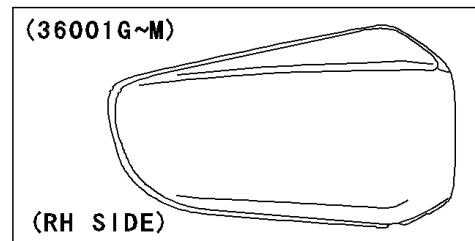

2002 Vulcan® 1500 Mean Streak® PARTS DIAGRAM

Side Covers

(' 02)	(36001)	Red	
	(36001G)	Gold	
	(36001D)	Black	
(' 03)	(36001A)	Black	
	(36001B)	Silver	
	(36001E)	Red	
	(36001F)	Purple	(CA, US)

(' 02)	(36001G)	Red	
	(36001J)	Gold	
	(36001K)	Black	
(' 03)	(36001H)	Black	
	(36001I)	Silver	
	(36001L)	Red	
	(36001M)	Purple	(CA, US)

WOD

WOD

2002 Vulcan® 1500 Mean Streak® PARTS LIST

Side Covers

ITEM NAME	PART NUMBER	QUANTITY
COVER,SIDE COVER,LH (Ref # 14091)	14091-1343	1
COVER,SIDE COVER,RH (Ref # 14091A)	14091-1344	1
COVER-SIDE,LH,C.P.RED (Ref # 36001)	36001-1649-A5	1
COVER-SIDE,LH,C.GOLD (Ref # 36001C)	36001-1649-217	1
COVER-SIDE,LH,P.M.BLACK (Ref # 36001D)	36001-1649-218	1
COVER-SIDE,RH,C.P.RED (Ref # 36001G)	36001-1650-A5	1
COVER-SIDE,RH,C.GOLD (Ref # 36001J)	36001-1650-217	1
COVER-SIDE,RH,P.M.BLACK (Ref # 36001K)	36001-1650-218	1
SCREW,6X14 (Ref # 92009)	92009-1662	1
SCREW,TAPPING,4X14 (Ref # 92009A)	92009-1792	1
GROMMET (Ref # 92071)	92071-1131	1
DAMPER (Ref # 92075)	92075-1629	1
DAMPER (Ref # 92160)	92160-1944	1