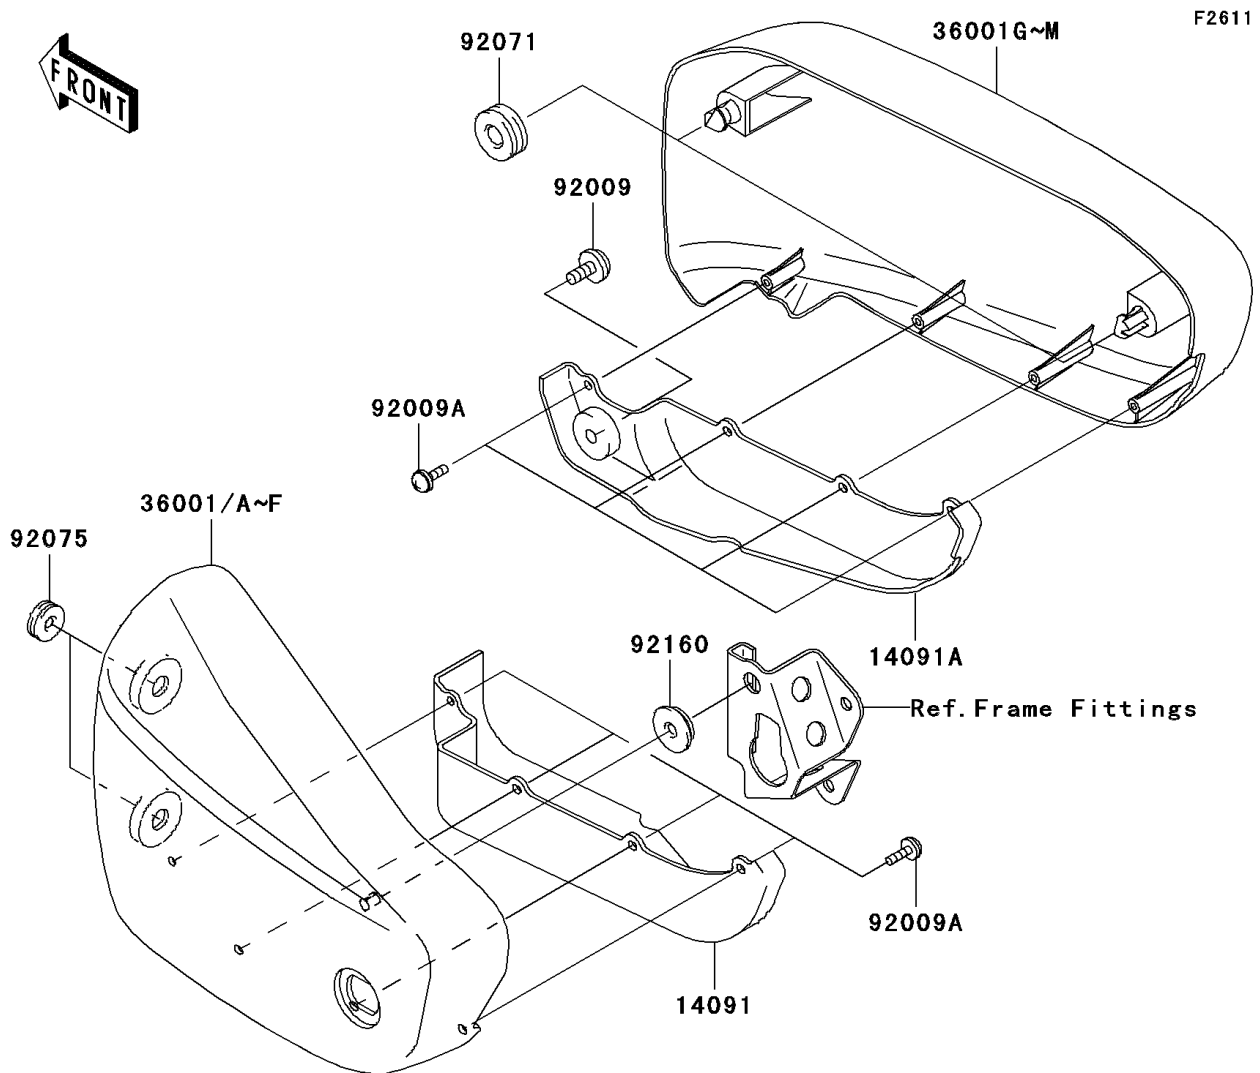

2002 Vulcan® 1500 Mean Streak® PARTS DIAGRAM

Side Covers

(' 02)	(36001)	Red	
	(36001G)	Gold	
	(36001D)	Black	
(' 03)	(36001A)	Black	
	(36001B)	Silver	
	(36001E)	Red	
	(36001F)	Purple	(CA, US)

(' 02)	(36001G)	Red	
	(36001J)	Gold	
	(36001K)	Black	
(' 03)	(36001H)	Black	
	(36001I)	Silver	
	(36001L)	Red	
	(36001M)	Purple	(CA, US)

WOD

WOD

2002 Vulcan® 1500 Mean Streak® PARTS LIST

Side Covers

ITEM NAME	PART NUMBER	QUANTITY
COVER,SIDE COVER,LH (Ref # 14091)	14091-1343	1
COVER,SIDE COVER,RH (Ref # 14091A)	14091-1344	1
COVER-SIDE,LH,C.P.RED (Ref # 36001)	36001-1649-A5	1
COVER-SIDE,LH,C.GOLD (Ref # 36001C)	36001-1649-217	1
COVER-SIDE,LH,P.M.BLACK (Ref # 36001D)	36001-1649-218	1
COVER-SIDE,RH,C.P.RED (Ref # 36001G)	36001-1650-A5	1
COVER-SIDE,RH,C.GOLD (Ref # 36001J)	36001-1650-217	1
COVER-SIDE,RH,P.M.BLACK (Ref # 36001K)	36001-1650-218	1
SCREW,6X14 (Ref # 92009)	92009-1662	1
SCREW,TAPPING,4X14 (Ref # 92009A)	92009-1792	1
GROMMET (Ref # 92071)	92071-1131	1
DAMPER (Ref # 92075)	92075-1629	1
DAMPER (Ref # 92160)	92160-1944	1