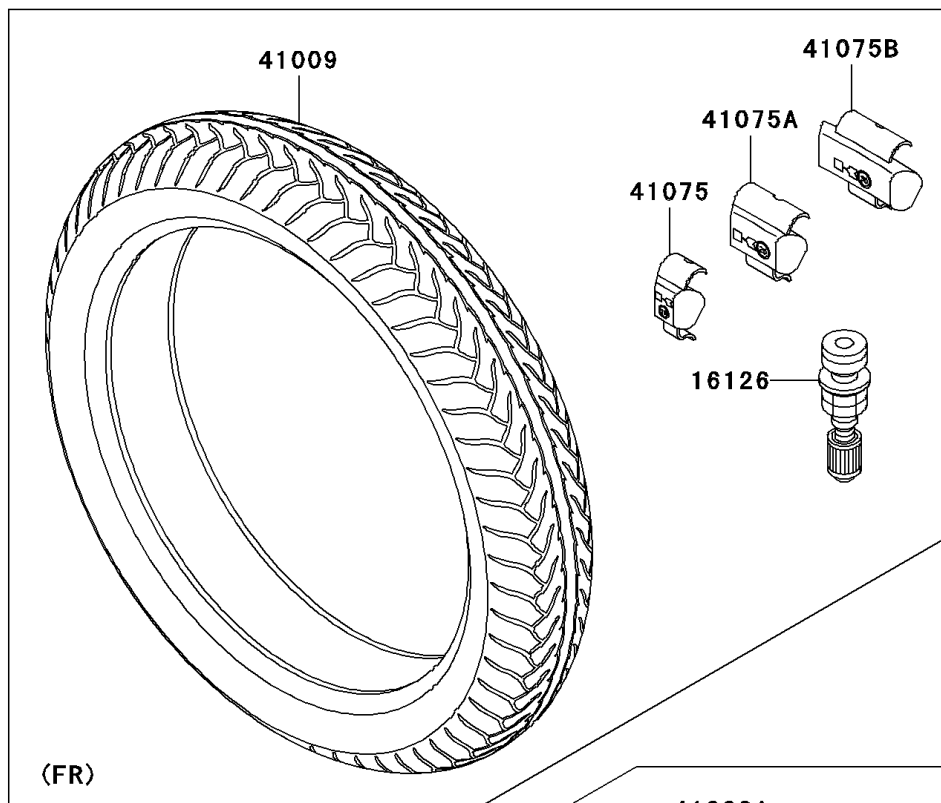

2002 Vulcan® 1500 Mean Streak® PARTS DIAGRAM

Tires

F2210

2002 Vulcan® 1500 Mean Streak® PARTS LIST

Tires

ITEM NAME	PART NUMBER	QUANTITY
VALVE,TIRE (Ref # 16126)	16126-1136	1
VALVE,TIRE (Ref # 16126A)	16126-1191	1
TIRE,FR,130/70R17 62H,D220FSTG (Ref # 41009)	41009-1397	1
TIRE,RR,170/60R17 72H,D220STG (Ref # 41009A)	41009-1398	1
BALANCER-WHEEL,10G,SILVER (Ref # 41075)	41075-1014	1
BALANCER-WHEEL,20G,SILVER (Ref # 41075A)	41075-1015	1
BALANCER-WHEEL,30G,SILVER (Ref # 41075B)	41075-1016	1