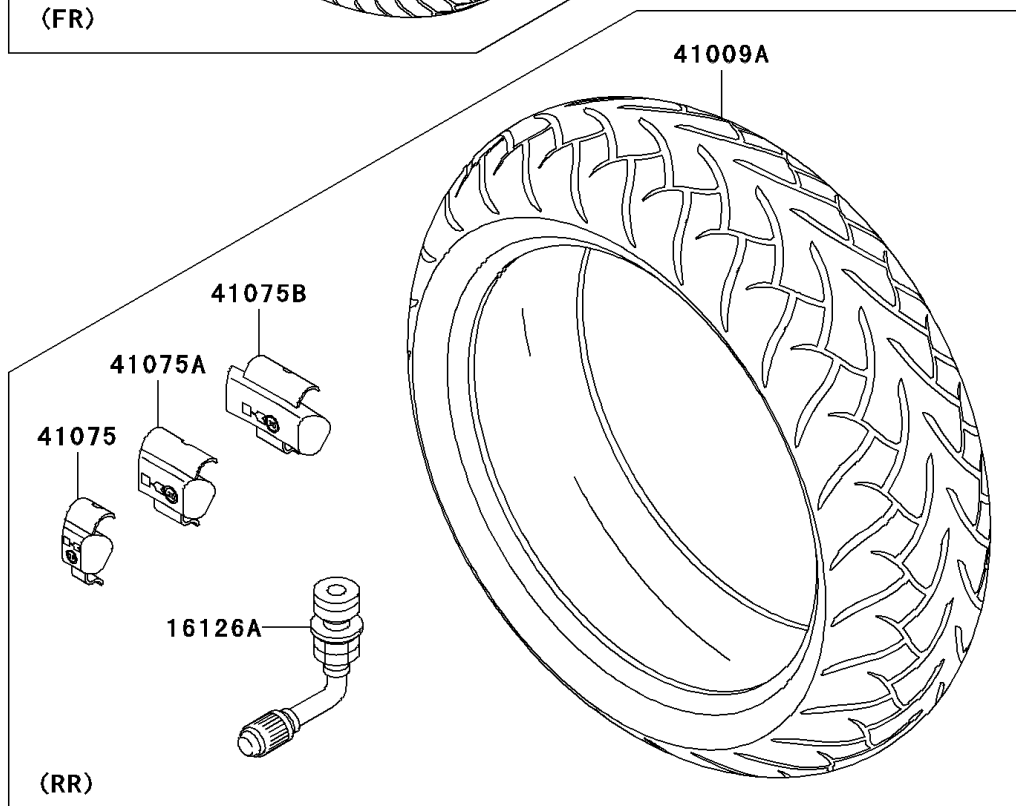

2002 Vulcan® 1500 Mean Streak® PARTS DIAGRAM

Tires

F2210

2002 Vulcan® 1500 Mean Streak® PARTS LIST

Tires

ITEM NAME	PART NUMBER	QUANTITY
VALVE,TIRE (Ref # 16126)	16126-1136	1
VALVE,TIRE (Ref # 16126A)	16126-1191	1
TIRE,FR,130/70R17 62H,D220FSTG (Ref # 41009)	41009-1397	1
TIRE,RR,170/60R17 72H,D220STG (Ref # 41009A)	41009-1398	1
BALANCER-WHEEL,10G,SILVER (Ref # 41075)	41075-1014	1
BALANCER-WHEEL,20G,SILVER (Ref # 41075A)	41075-1015	1
BALANCER-WHEEL,30G,SILVER (Ref # 41075B)	41075-1016	1