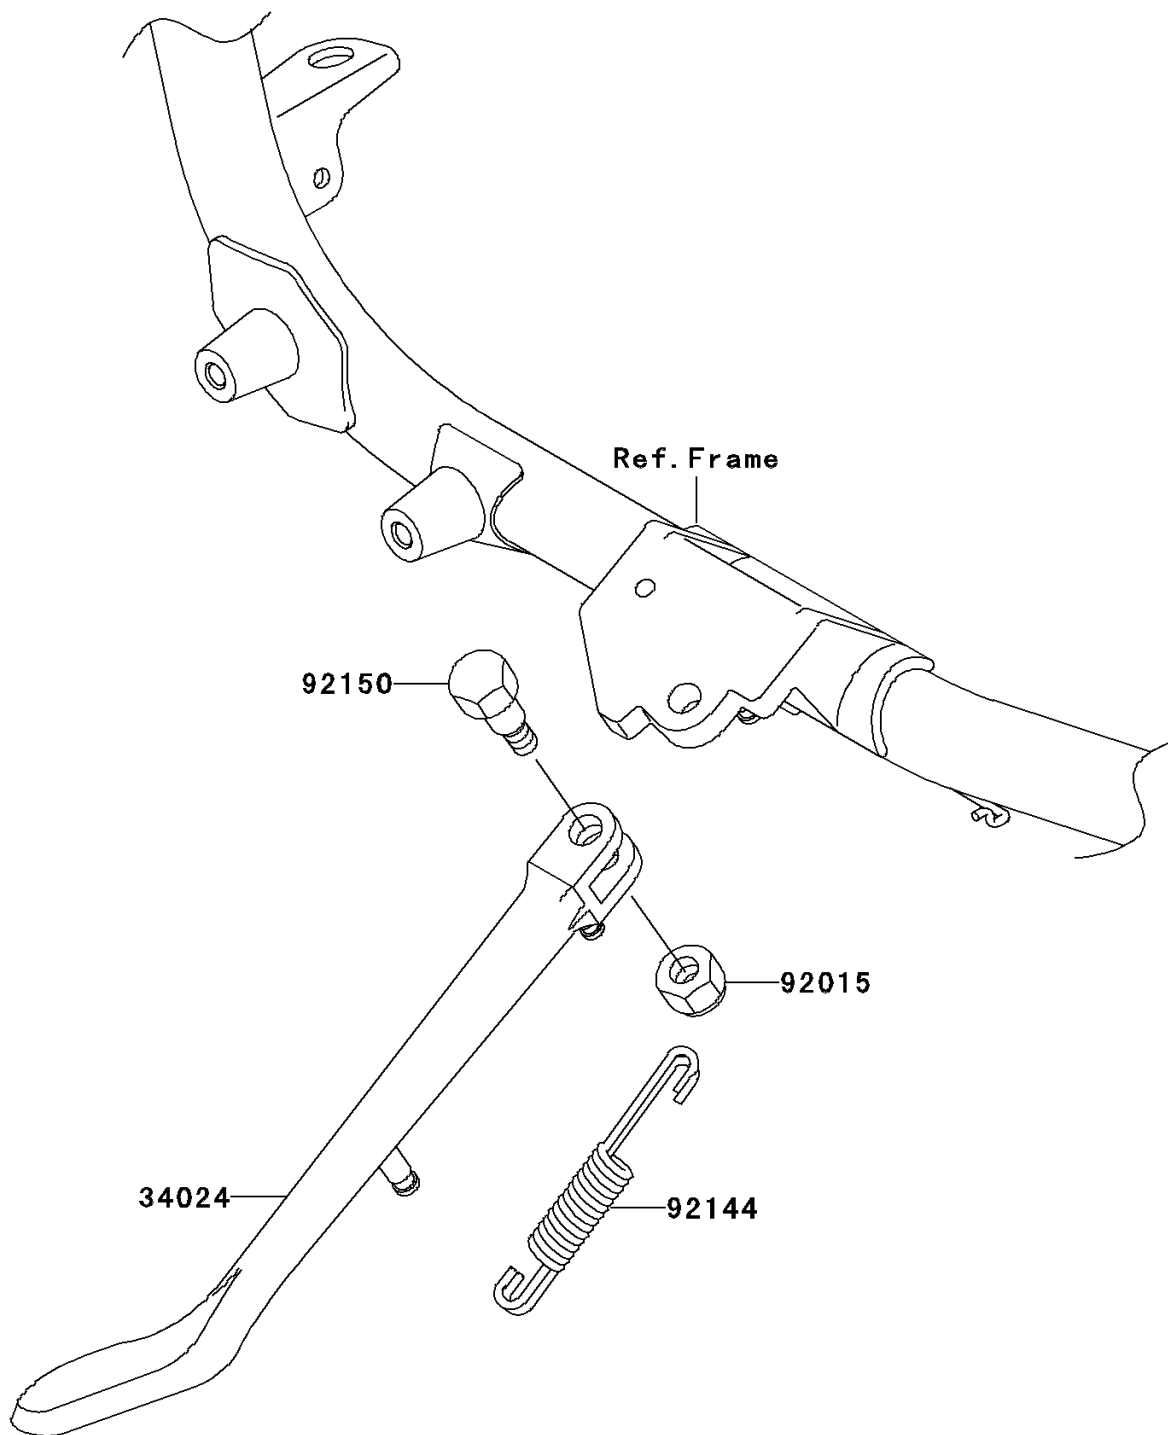

## 2002 Vulcan® 1500 Mean Streak® PARTS DIAGRAM

Stand(s)

F2190

## 2002 Vulcan® 1500 Mean Streak® PARTS LIST

Stand(s)

ITEM NAME	PART NUMBER	QUANTITY
STAND-SIDE (Ref # 34024)	34024-1330	1
NUT,LOCK,10MM,BLACK (Ref # 92015)	92015-1188	1
SPRING,SIDE STAND (Ref # 92144)	92144-1927	1
BOLT,SIDE STAND (Ref # 92150)	92150-1941	1