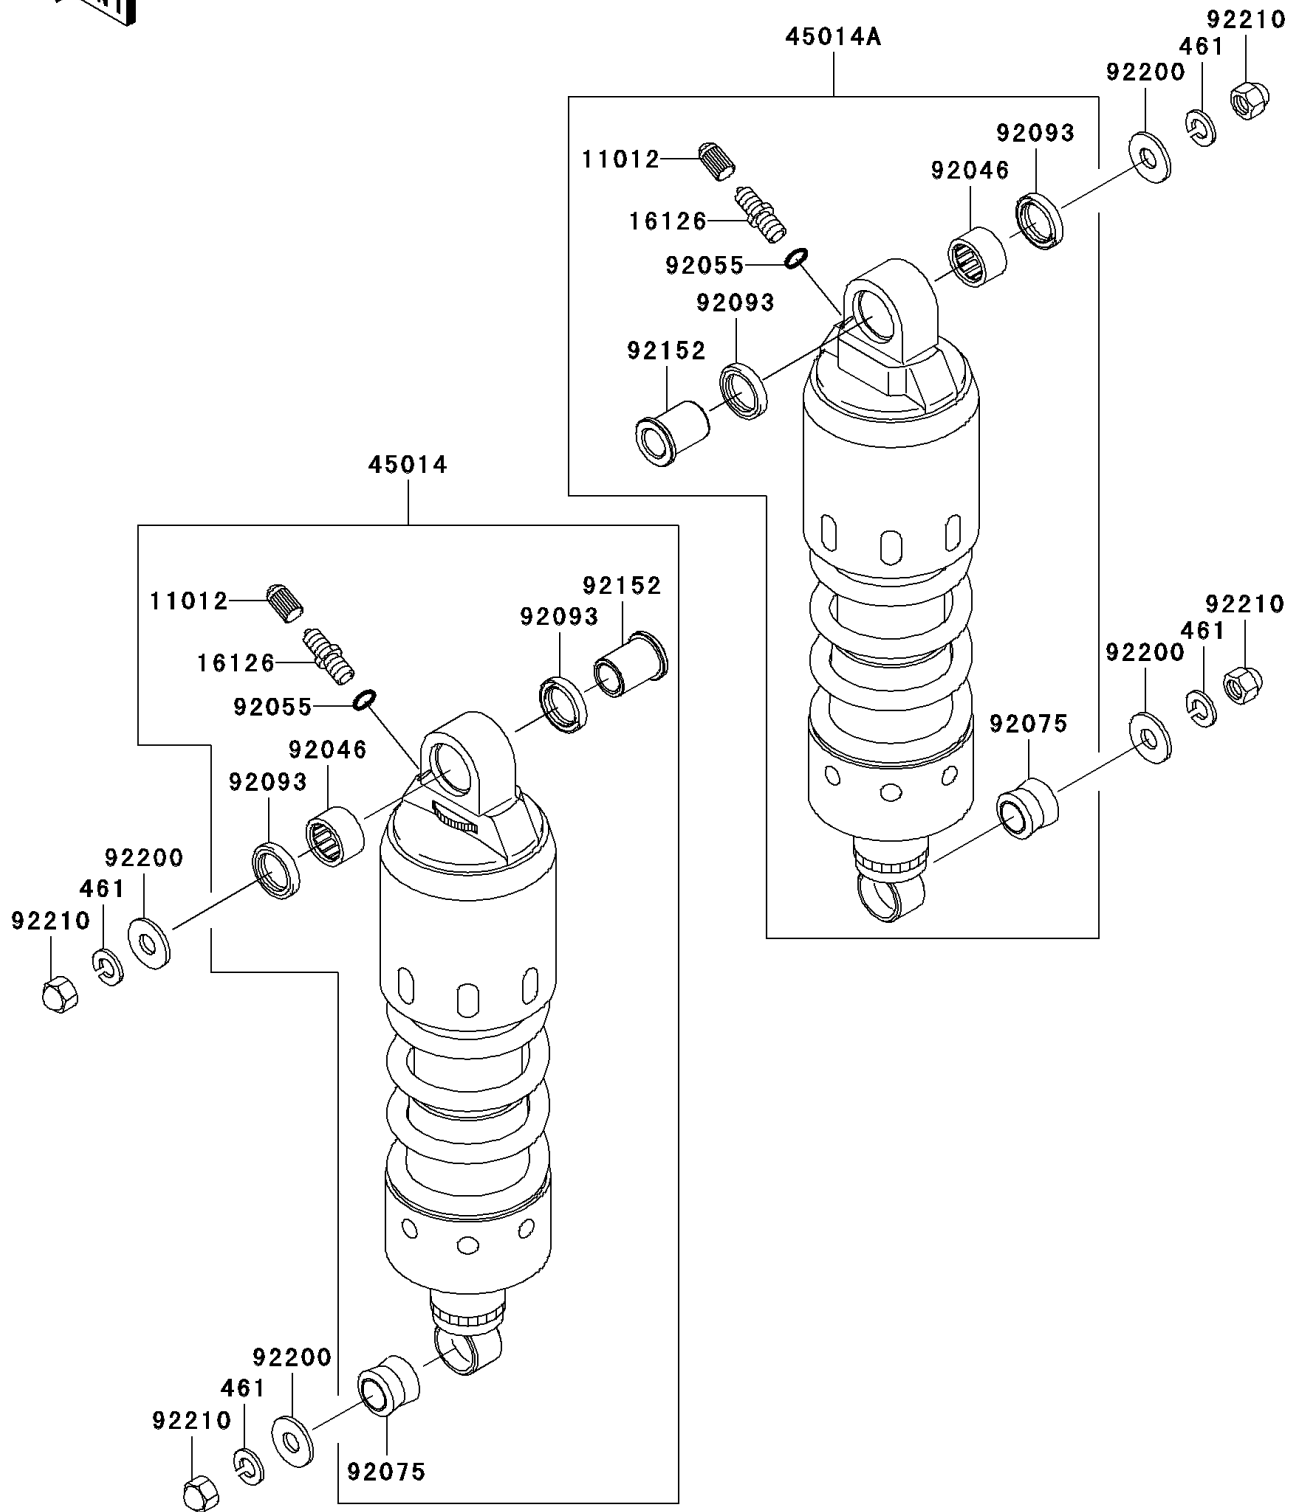

## 2002 Vulcan® 1500 Mean Streak® PARTS DIAGRAM

Suspension/Shock Absorber

F2151

## 2002 Vulcan® 1500 Mean Streak® PARTS LIST

Suspension/Shock Absorber

ITEM NAME	PART NUMBER	QUANTITY
WASHER-SPRING,10MM (Ref # 461)	461S1000	1
CAP (Ref # 11012)	11012-1283	1
VALVE,AIR (Ref # 16126)	16126-1105	1
SHOCKABSORBER,LH (Ref # 45014)	45014-1772	1
SHOCKABSORBER,RH (Ref # 45014A)	45014-1773	1
BEARING-NEEDLE (Ref # 92046)	92046-1296	1
RING-O (Ref # 92055)	92055-1130	1
DAMPER,SHOCKABSORBER (Ref # 92075)	92075-1387	1
SEAL (Ref # 92093)	92093-1552	1
COLLAR (Ref # 92152)	92152-1336	1
WASHER,10.5X26X2.5 (Ref # 92200)	92200-1565	1
NUT,CAP,10MM (Ref # 92210)	92210-1288	1