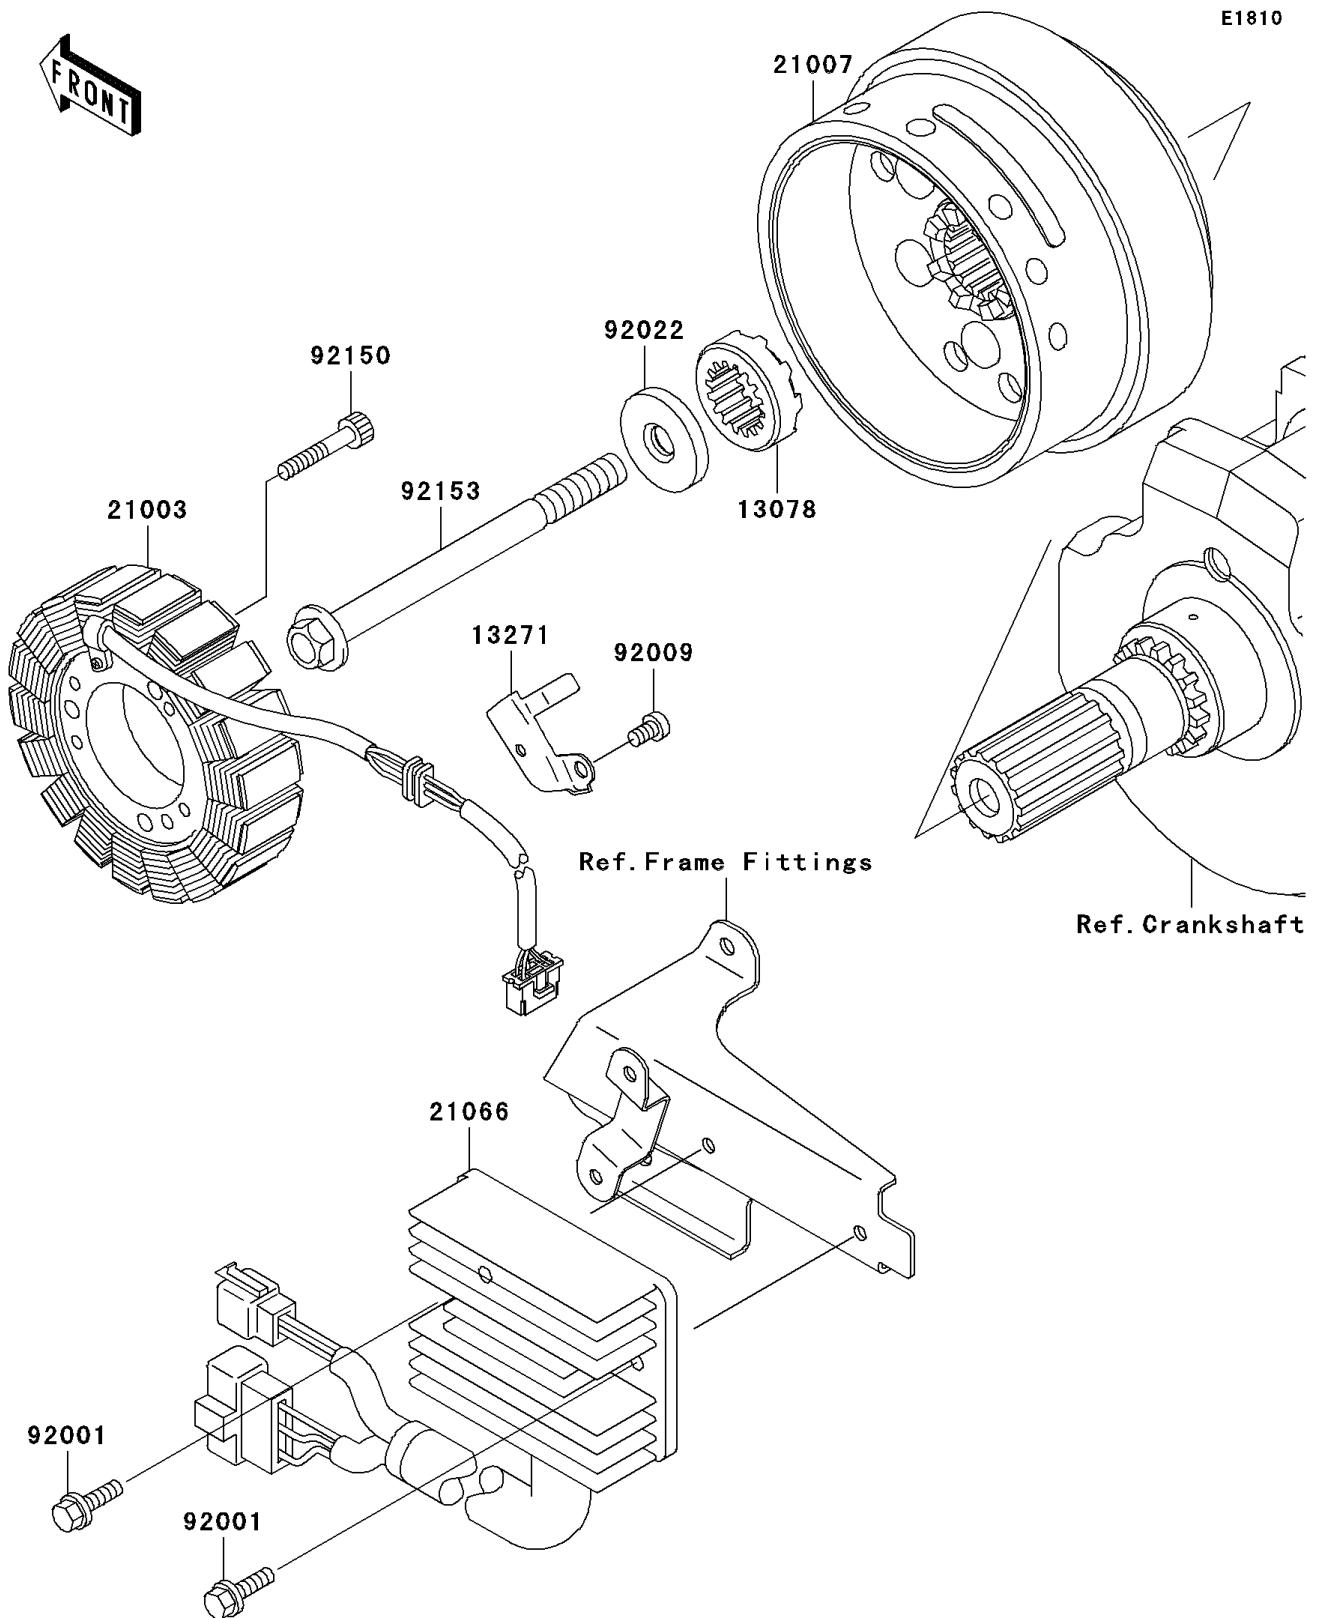

2002 Vulcan® 1500 Mean Streak® PARTS DIAGRAM

Generator

2002 Vulcan® 1500 Mean Streak® PARTS LIST

Generator

ITEM NAME	PART NUMBER	QUANTITY
RATCHET (Ref # 13078)	13078-1056	1
PLATE (Ref # 13271)	13271-1328	1
STATOR, OUTER (Ref # 21003)	21003-1373	1
ROTOR (Ref # 21007)	21007-1354	1
REGULATOR-VOLTAGE (Ref # 21066)	21066-1126	1
BOLT, 6X20 (Ref # 92001)	92001-1947	1
SCREW (Ref # 92009)	92009-1768	1
WASHER, GENERATOR (Ref # 92022)	92022-1904	1
BOLT, SOCKET, 6X35 (Ref # 92150)	92150-1484	1
BOLT, 12X154 (Ref # 92153)	92153-1105	1