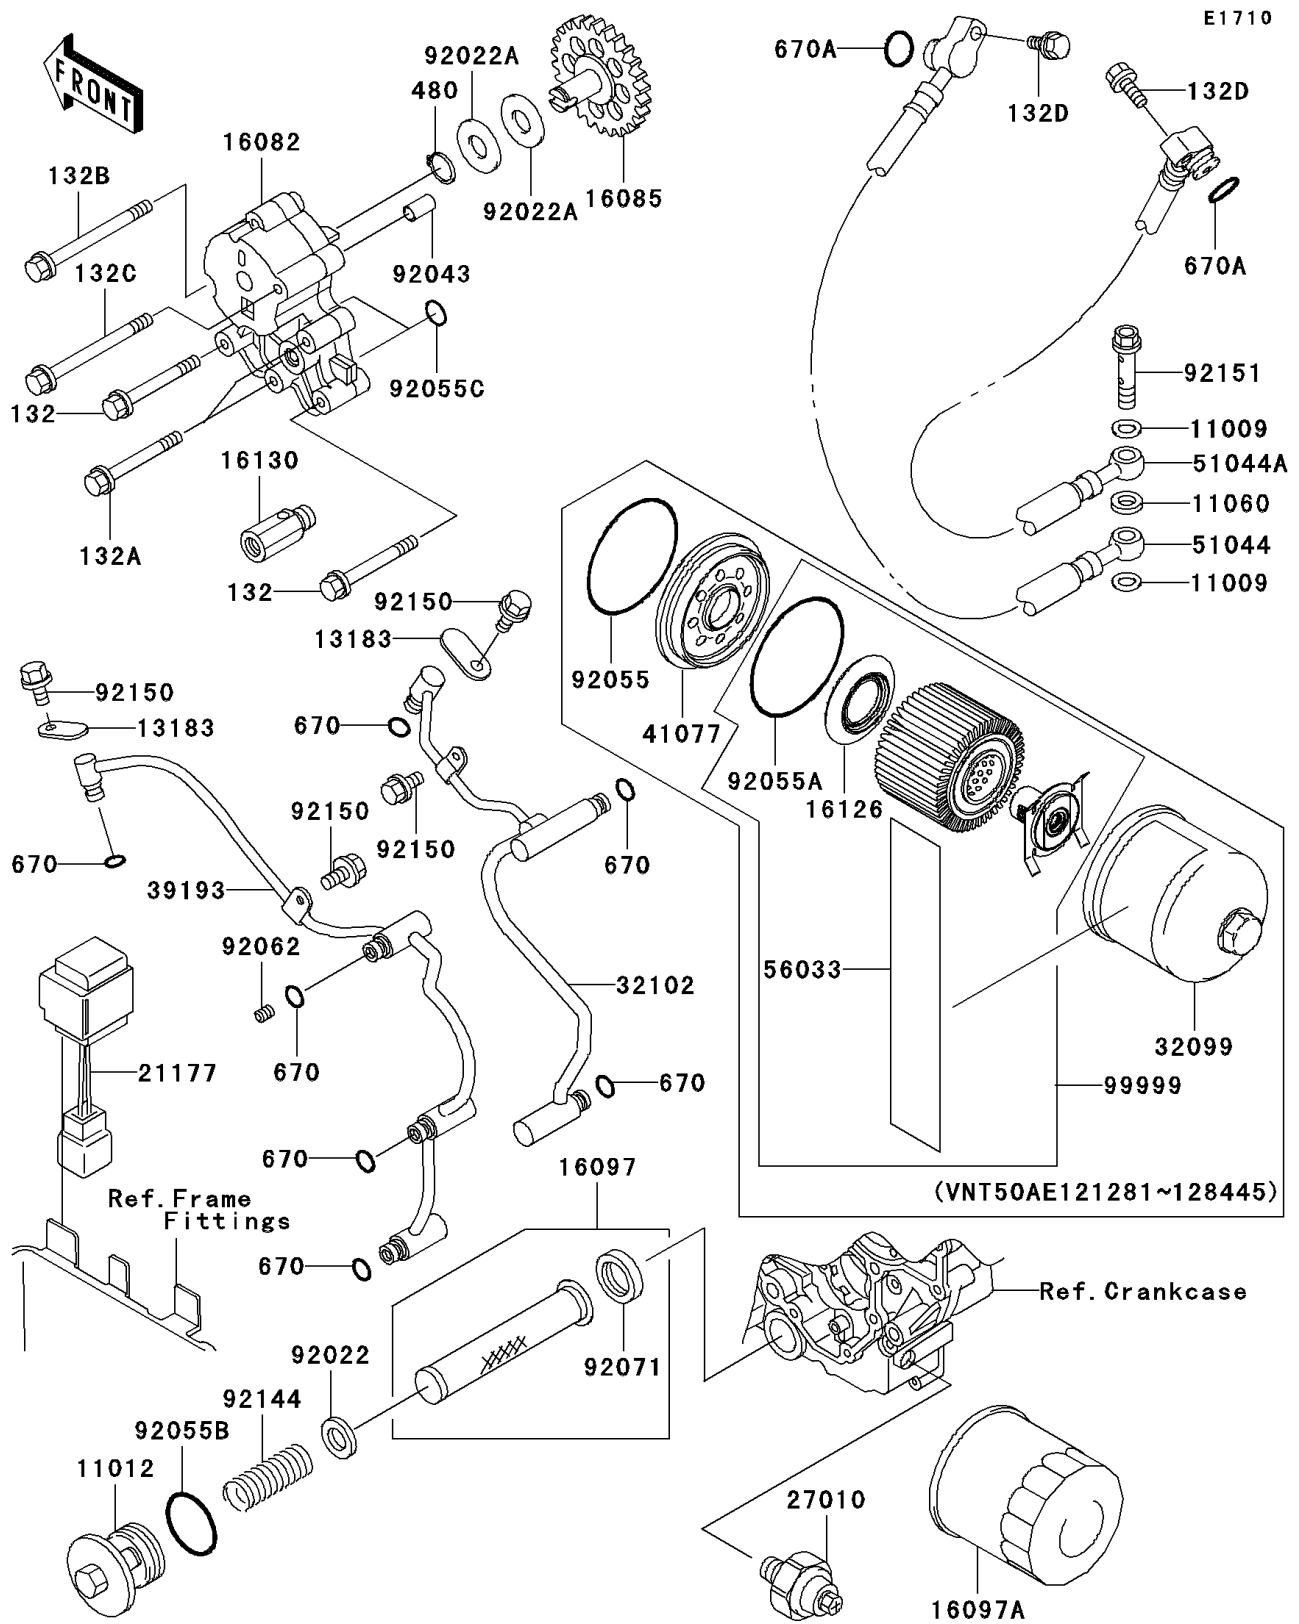

2002 Vulcan® 1500 Mean Streak® PARTS DIAGRAM

Oil Pump/Oil Filter

2002 Vulcan® 1500 Mean Streak® PARTS LIST

Oil Pump/Oil Filter

ITEM NAME	PART NUMBER	QUANTITY
BOLT-FLANGED-SMALL (Ref # 132)	132G0645	1
BOLT-FLANGED-SMALL (Ref # 132A)	132G0655	1
BOLT-FLANGED-SMALL (Ref # 132B)	132G0660	1
BOLT-FLANGED-SMALL (Ref # 132C)	132G0670	1
BOLT-FLANGED-SMALL (Ref # 132D)	132J0625	1
CIRCLIP-TYPE-C,12MM (Ref # 480)	480J1200	1
O RING,8MM (Ref # 670)	670D1508	1
O RING (Ref # 670A)	670D2010	1
GASKET,8.2X14X1.0 (Ref # 11009)	11009-1344	1
CAP,OIL FILTER (Ref # 11012)	11012-1461	1
GASKET,PIPE JOINT (Ref # 11060)	11060-1739	1
PLATE (Ref # 13183)	13183-1071	1
PUMP-ASSY-OIL (Ref # 16082)	16082-1155	1
GEAR,OIL PUMP,39T (Ref # 16085)	16085-1345	1
FILTER-ASSY-OIL (Ref # 16097)	16097-1058	1
FILTER-ASSY-OIL (Ref # 16097A)	16097-1072	1
VALVE (Ref # 16126)	16126-0012	1
VALVE-ASSY-RELIEF (Ref # 16130)	16130-1059	1
CONTROLLER,OIL LAMP (Ref # 21177)	21177-1058	1
SWITCH,OIL PRESSURE (Ref # 27010)	27010-1360	1
CASE (Ref # 32099)	32099-5003	1
PIPE (Ref # 32102)	32102-1409	1
PIPE-OIL (Ref # 39193)	39193-1036	1
ADAPTER (Ref # 41077)	41077-0011	1
TUBE-ASSY,FR (Ref # 51044)	51044-1182	1
TUBE-ASSY,RR (Ref # 51044A)	51044-1183	1
LABEL (Ref # 56033)	56033-0070	1
WASHER,20.1X28X1 (Ref # 92022)	92022-1547	1
WASHER,12X27.5X1.0 (Ref # 92022A)	92022-1852	1

2002 Vulcan® 1500 Mean Streak® PARTS LIST

Oil Pump/Oil Filter

ITEM NAME	PART NUMBER	QUANTITY
PIN,6.2X8X14 (Ref # 92043)	92043-1263	1
RING-O,59.6X2.4 (Ref # 92055)	92055-0068	1
RING-O (Ref # 92055A)	92055-1209	1
RING-O,35.2X2.4 (Ref # 92055B)	92055-1358	1
RING-O,13.2X2.4 (Ref # 92055C)	92055-1373	1
NOZZLE,6X8,GREEN (Ref # 92062)	92062-1078	1
GROMMET,OIL STRAINER (Ref # 92071)	92071-100	1
SPRING (Ref # 92144)	92144-1106	1
BOLT,6X12 (Ref # 92150)	92150-1868	1
BOLT,8X35 (Ref # 92151)	92151-1355	1
KIT.,OIL FILTER (Ref # 99999)	99999-0032	1