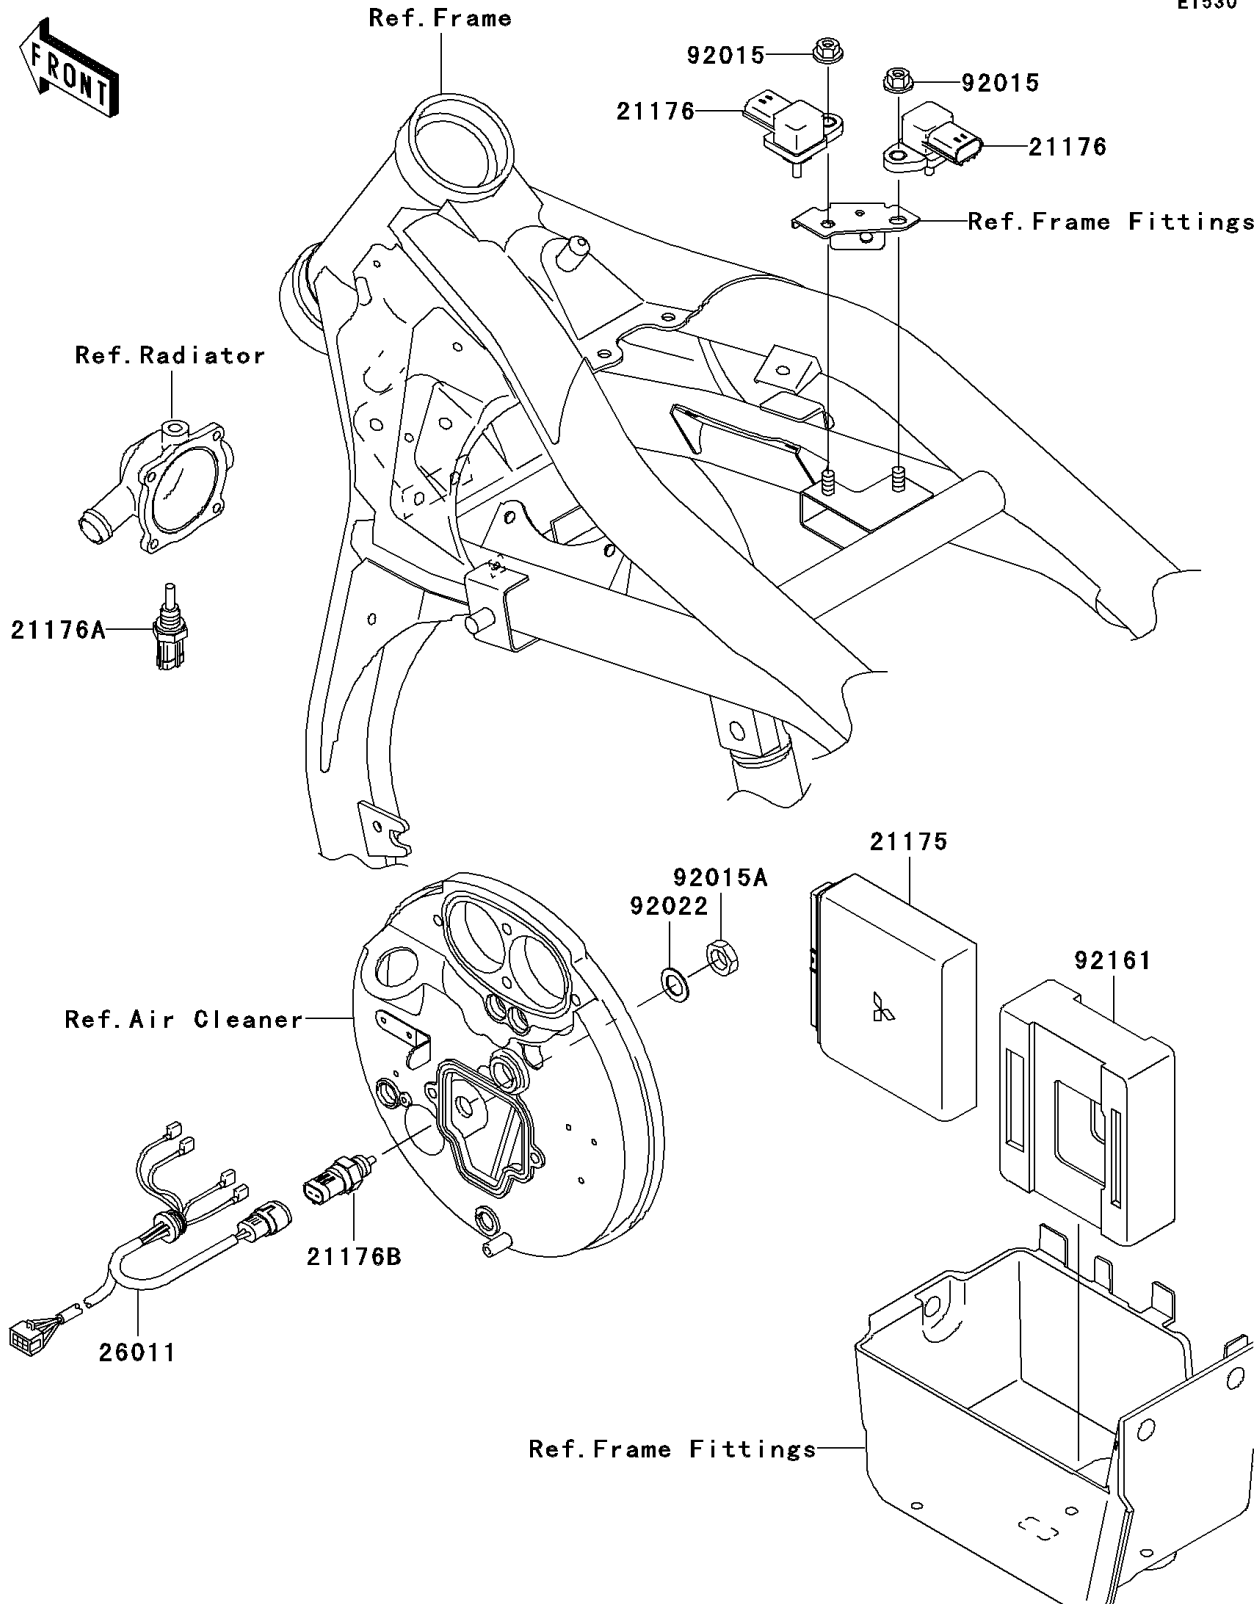

2002 Vulcan® 1500 Mean Streak® PARTS DIAGRAM

Fuel Injection

E1530

2002 Vulcan® 1500 Mean Streak® PARTS LIST

Fuel Injection

ITEM NAME	PART NUMBER	QUANTITY
CONTROL UNIT-ELECTRONIC (Ref # 21175)	21175-1082	1
SENSOR,PRESSURE (Ref # 21176)	21176-1084	1
SENSOR,WATER TEMPERATURE (Ref # 21176A)	21176-1085	1
SENSOR,AIR TEMPERATURE (Ref # 21176B)	21176-1086	1
WIRE-LEAD (Ref # 26011)	26011-1776	1
NUT,FLANGED,6MM (Ref # 92015)	92015-1386	1
NUT,12MM (Ref # 92015A)	92015-1395	1
WASHER,12.3X20X0.5 (Ref # 92022)	92022-269	1
DAMPER (Ref # 92161)	92161-1210	1