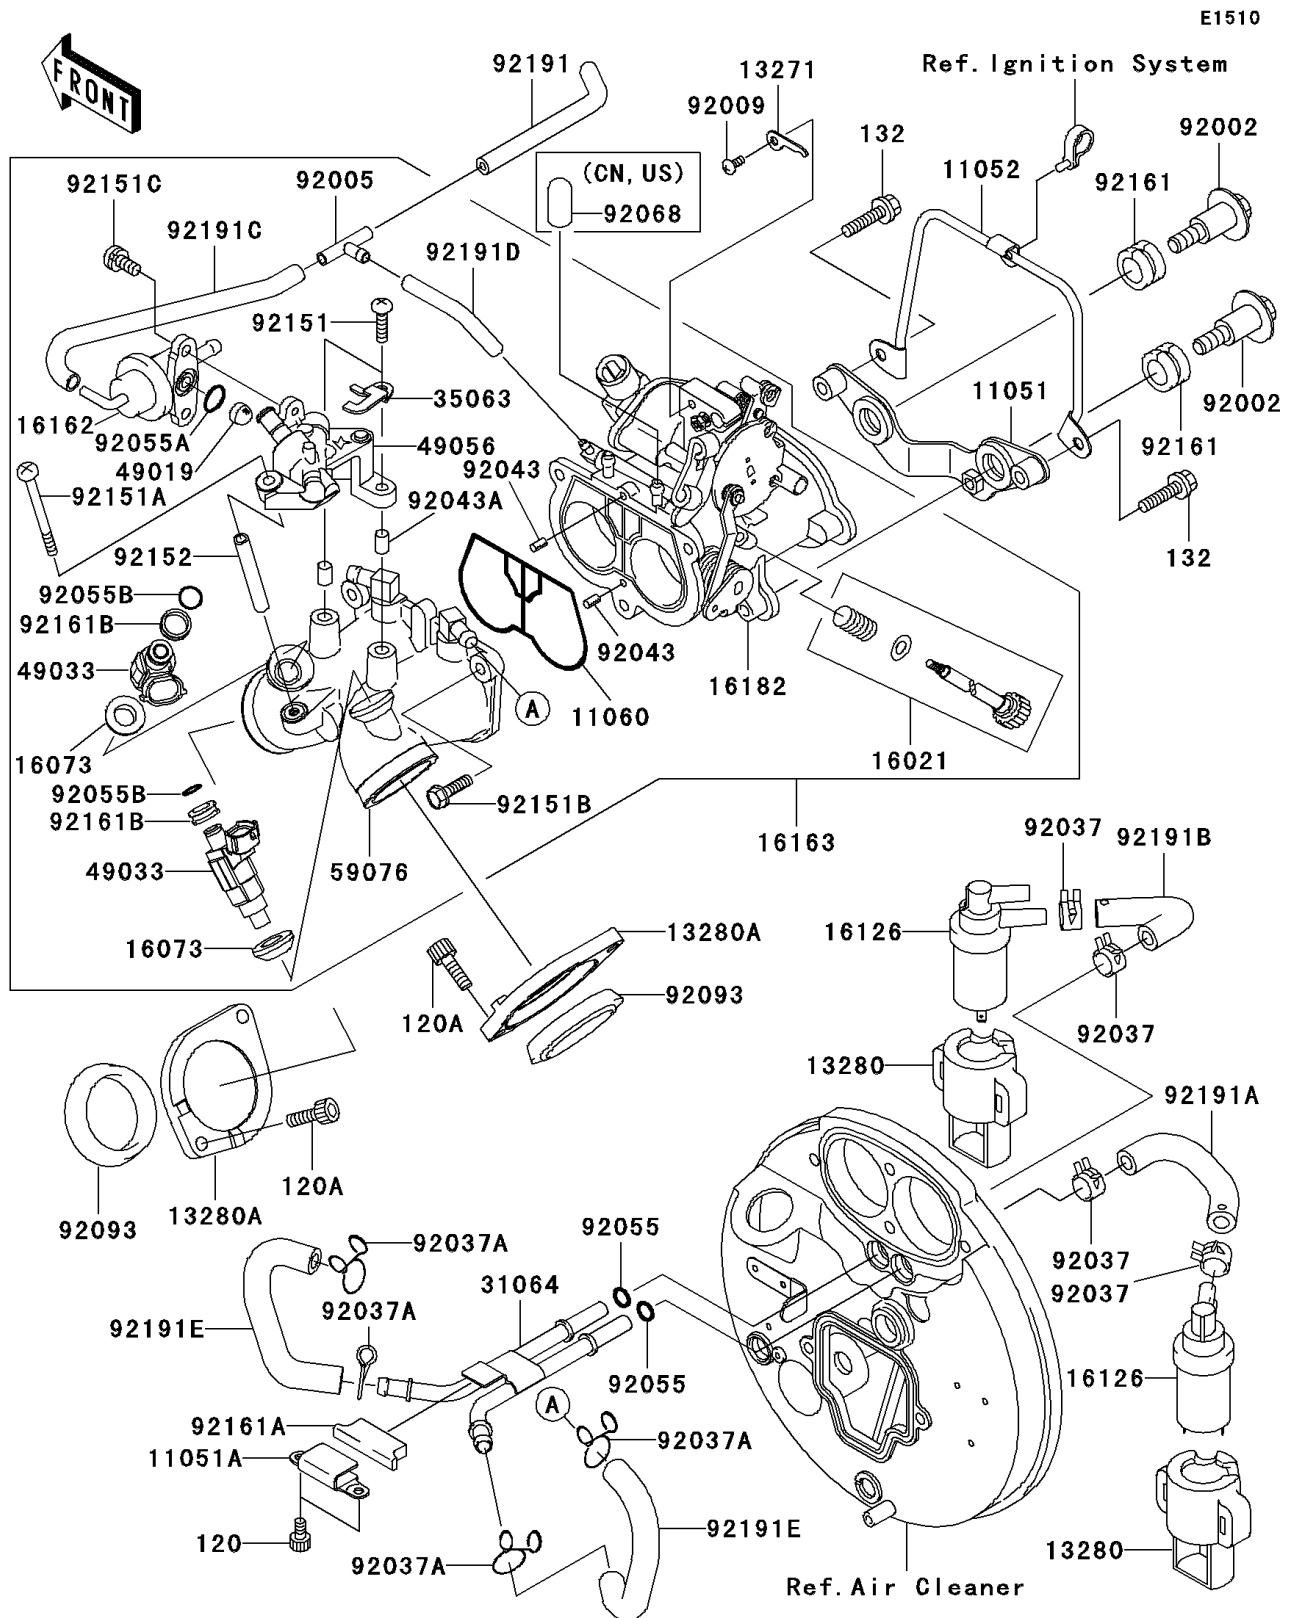

## 2002 Vulcan® 1500 Mean Streak® PARTS LIST

Throttle

ITEM NAME	PART NUMBER	QUANTITY
BRACKET (Ref # 11051)	11051-1333	1
BRACKET (Ref # 11051A)	11051-1345	1
BRACKET,HIGH TENSION CORD (Ref # 11052)	11052-1067	1
GASKET,THROTTLE BODY (Ref # 11060)	11060-1928	1
PLATE,STARTER CABLE (Ref # 13271)	13271-1314	1
HOLDER (Ref # 13280)	13280-1139	1
HOLDER (Ref # 13280A)	13280-1154	1
SCREW-THROTTLE STOP (Ref # 16021)	16021-1227	1
INSULATOR (Ref # 16073)	16073-1119	1
VALVE (Ref # 16126)	16126-1372	1
REGULATOR-FUEL (Ref # 16162)	16162-1054	1
THROTTLE-ASSY (Ref # 16163)	16163-1113	1
BODY-THROTTLE (Ref # 16182)	16182-1003	1
PIPE-COMP (Ref # 31064)	31064-1242	1
STAY (Ref # 35063)	35063-1148	1
FILTER-FUEL,STRAINER (Ref # 49019)	49019-3707	1
NOZZLE-INJECTION (Ref # 49033)	49033-1057	1
PIPE-INJECTION (Ref # 49056)	49056-1054	1
MANIFOLD-INTAKE (Ref # 59076)	59076-1113	1
BOLT (Ref # 92002)	92002-1595	1
FITTING (Ref # 92005)	92005-1366	1
SCREW,4X6 (Ref # 92009)	92009-1903	1
CLAMP (Ref # 92037)	92037-1181	1
CLAMP,FUEL TUBE (Ref # 92037A)	92037-1271	1
PIN,THROTTLE BODY (Ref # 92043)	92043-1600	1
PIN,DELIVERY PIPE (Ref # 92043A)	92043-1601	1
RING-O,7.8X3.5 (Ref # 92055)	92055-029	1
RING-O,FUEL REGULATOR (Ref # 92055A)	92055-1620	1
RING-O,INJECTION NOZZLE (Ref # 92055B)	92055-1622	1