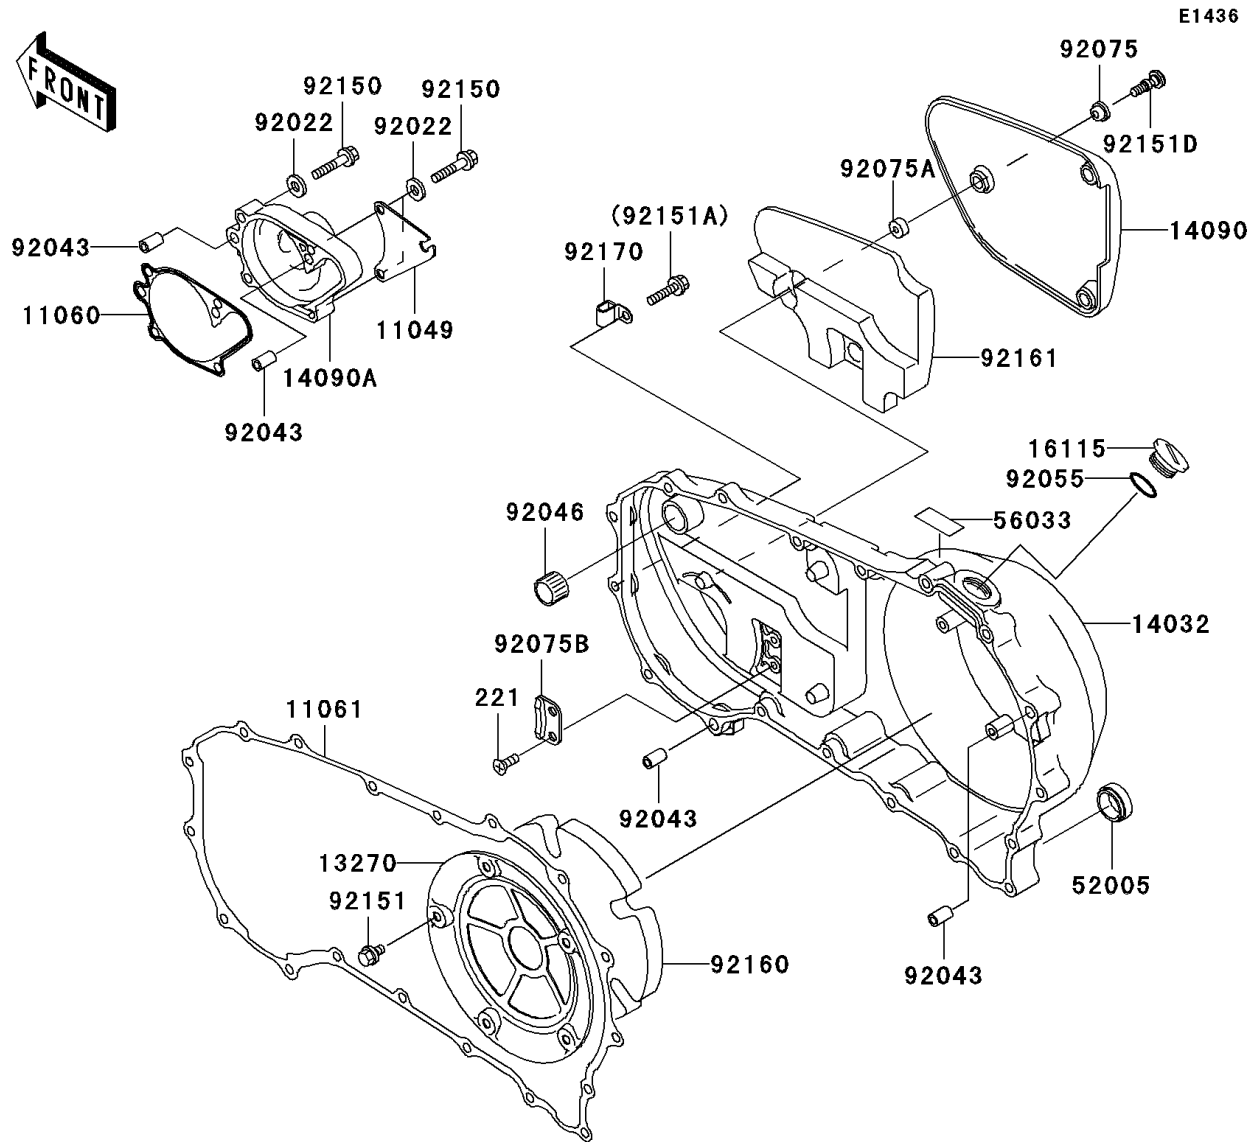

2002 Vulcan® 1500 Mean Streak® PARTS DIAGRAM

Right Engine Cover(s)

E1436

2002 Vulcan® 1500 Mean Streak® PARTS LIST

Right Engine Cover(s)

ITEM NAME	PART NUMBER	QUANTITY
SCREW-CSK-CROS,6X12 (Ref # 221)	221B0612	1
BRACKET (Ref # 11049)	11049-1789	1
GASKET,WATER PUMP COVER (Ref # 11060)	11060-1124	1
GASKET,CLUTCH COVER (Ref # 11061)	11061-1081	1
PLATE (Ref # 13270)	13270-1592	1
COVER-CLUTCH (Ref # 14032)	14032-1493	1
COVER,CLUTCH OUTER (Ref # 14090)	14090-1678	1
COVER,WATER PUMP (Ref # 14090A)	14090-1932	1
CAP-OIL FILLER (Ref # 16115)	16115-1063	1
GAUGE,OIL LEVEL (Ref # 52005)	52005-1009	1
LABEL-MANUAL,OIL CAPACITY (Ref # 56033)	56033-1156	1
WASHER,6.1X12X1 (Ref # 92022)	92022-077	1
PIN,6.2X8X14 (Ref # 92043)	92043-1263	1
BEARING-NEEDLE,HK1212 (Ref # 92046)	92046-1163	1
RING-O,31.7X2.4 (Ref # 92055)	92055-049	1
DAMPER (Ref # 92075)	92075-1855	1
DAMPER (Ref # 92075A)	92075-1856	1
DAMPER (Ref # 92075B)	92075-1905	1
BOLT,6X30 (Ref # 92150)	92150-1021	1
BOLT,6X10 (Ref # 92151)	92151-1064	1
BOLT,6X25 (Ref # 92151A)	92151-1130	1
BOLT,6X30 (Ref # 92151B)	92151-1134	1
BOLT,6X35 (Ref # 92151C)	92151-1135	1
BOLT,L=22.5 (Ref # 92151D)	92151-1273	1
DAMPER (Ref # 92160)	92160-1716	1
DAMPER (Ref # 92161)	92161-1139	1
CLAMP,METER HARNESS (Ref # 92170)	92170-1804	1