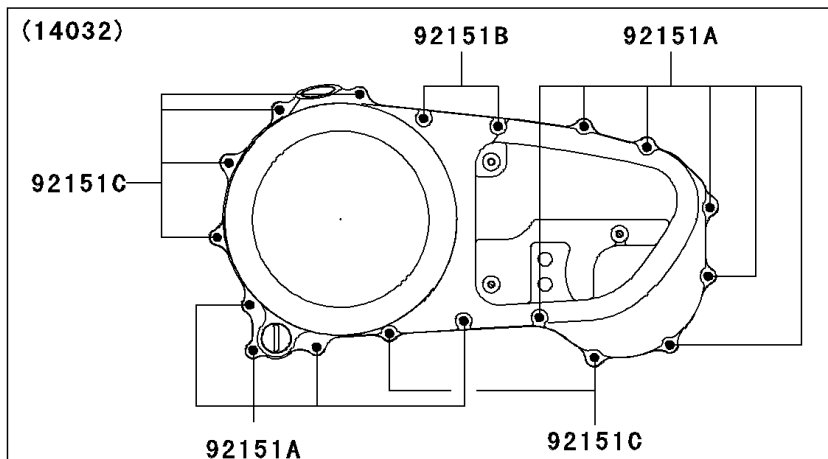

2002 Vulcan® 1500 Mean Streak® PARTS DIAGRAM

Right Engine Cover(s)

E1436

2002 Vulcan® 1500 Mean Streak® PARTS LIST

Right Engine Cover(s)

ITEM NAME	PART NUMBER	QUANTITY
SCREW-CSK-CROS,6X12 (Ref # 221)	221B0612	1
BRACKET (Ref # 11049)	11049-1789	1
GASKET,WATER PUMP COVER (Ref # 11060)	11060-1124	1
GASKET,CLUTCH COVER (Ref # 11061)	11061-1081	1
PLATE (Ref # 13270)	13270-1592	1
COVER-CLUTCH (Ref # 14032)	14032-1493	1
COVER,CLUTCH OUTER (Ref # 14090)	14090-1678	1
COVER,WATER PUMP (Ref # 14090A)	14090-1932	1
CAP-OIL FILLER (Ref # 16115)	16115-1063	1
GAUGE,OIL LEVEL (Ref # 52005)	52005-1009	1
LABEL-MANUAL,OIL CAPACITY (Ref # 56033)	56033-1156	1
WASHER,6.1X12X1 (Ref # 92022)	92022-077	1
PIN,6.2X8X14 (Ref # 92043)	92043-1263	1
BEARING-NEEDLE,HK1212 (Ref # 92046)	92046-1163	1
RING-O,31.7X2.4 (Ref # 92055)	92055-049	1
DAMPER (Ref # 92075)	92075-1855	1
DAMPER (Ref # 92075A)	92075-1856	1
DAMPER (Ref # 92075B)	92075-1905	1
BOLT,6X30 (Ref # 92150)	92150-1021	1
BOLT,6X10 (Ref # 92151)	92151-1064	1
BOLT,6X25 (Ref # 92151A)	92151-1130	1
BOLT,6X30 (Ref # 92151B)	92151-1134	1
BOLT,6X35 (Ref # 92151C)	92151-1135	1
BOLT,L=22.5 (Ref # 92151D)	92151-1273	1
DAMPER (Ref # 92160)	92160-1716	1
DAMPER (Ref # 92161)	92161-1139	1
CLAMP,METER HARNESS (Ref # 92170)	92170-1804	1