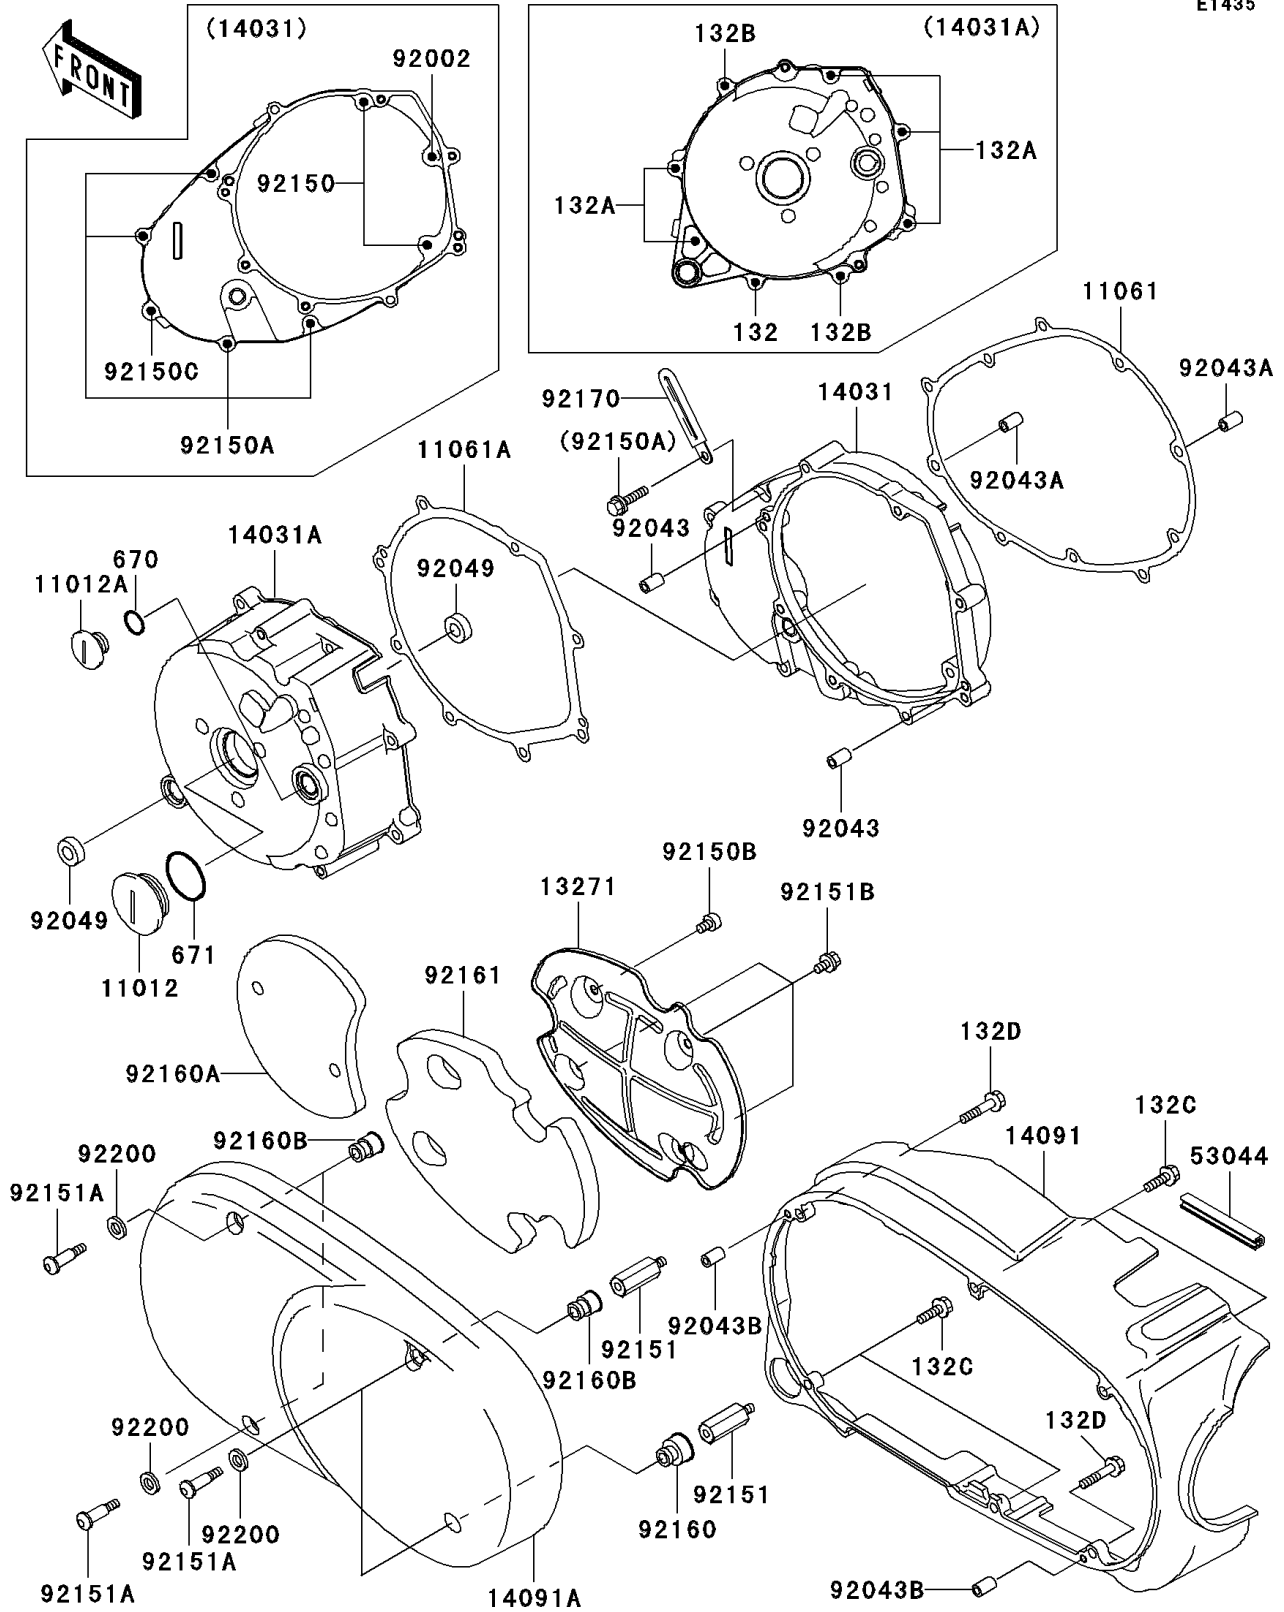

2002 Vulcan® 1500 Mean Streak® PARTS DIAGRAM

Left Engine Cover(s)

E1435

2002 Vulcan® 1500 Mean Streak® PARTS LIST

Left Engine Cover(s)

ITEM NAME	PART NUMBER	QUANTITY
BOLT-FLANGED-SMALL (Ref # 132)	132J0620	1
BOLT-FLANGED-SMALL (Ref # 132A)	132J0630	1
BOLT-FLANGED-SMALL (Ref # 132B)	132J0660	1
BOLT-FLANGED-SMALL (Ref # 132C)	132V0620	1
BOLT-FLANGED-SMALL (Ref # 132D)	132V0630	1
O RING,18MM (Ref # 670)	670B2018	1
O RING,40MM (Ref # 671)	671B2540	1
CAP (Ref # 11012)	11012-1362	1
CAP,TOP MARK (Ref # 11012A)	11012-1363	1
GASKET,GENERATOR COVER,IN (Ref # 11061)	11061-1079	1
GASKET,GENERATOR COVER,OUT (Ref # 11061A)	11061-1080	1
PLATE (Ref # 13271)	13271-1496	1
COVER-GENERATOR,INNER (Ref # 14031)	14031-1384	1
COVER-GENERATOR,OUTER (Ref # 14031A)	14031-1392	1
COVER,LH,INNER (Ref # 14091)	14091-1206	1
COVER,LH,OUTER (Ref # 14091A)	14091-1297	1
TRIM (Ref # 53044)	53044-1312	1
BOLT,6X40 (Ref # 92002)	92002-1566	1
PIN,4.2X6X12 (Ref # 92043)	92043-1262	1
PIN,6.2X8X14 (Ref # 92043A)	92043-1263	1
PIN,6X16 (Ref # 92043B)	92043-1690	1
SEAL-OIL,VB13193 (Ref # 92049)	92049-1398	1
BOLT,6X30 (Ref # 92150)	92150-1021	1
BOLT,6X25 (Ref # 92150A)	92150-1779	1
BOLT,6X10 (Ref # 92150B)	92150-1864	1
BOLT,6X35 (Ref # 92150C)	92150-1967	1
BOLT (Ref # 92151)	92151-1062	1
BOLT,L=32 (Ref # 92151A)	92151-1796	1
BOLT,6X10 (Ref # 92151B)	92151-1884	1

2002 Vulcan® 1500 Mean Streak® PARTS LIST

Left Engine Cover(s)

ITEM NAME	PART NUMBER	QUANTITY
DAMPER (Ref # 92160)	92160-1718	1
DAMPER (Ref # 92160A)	92160-1719	1
DAMPER (Ref # 92160B)	92160-1730	1
DAMPER (Ref # 92161)	92161-1179	1
CLAMP (Ref # 92170)	92170-1514	1
WASHER (Ref # 92200)	92200-1296	1