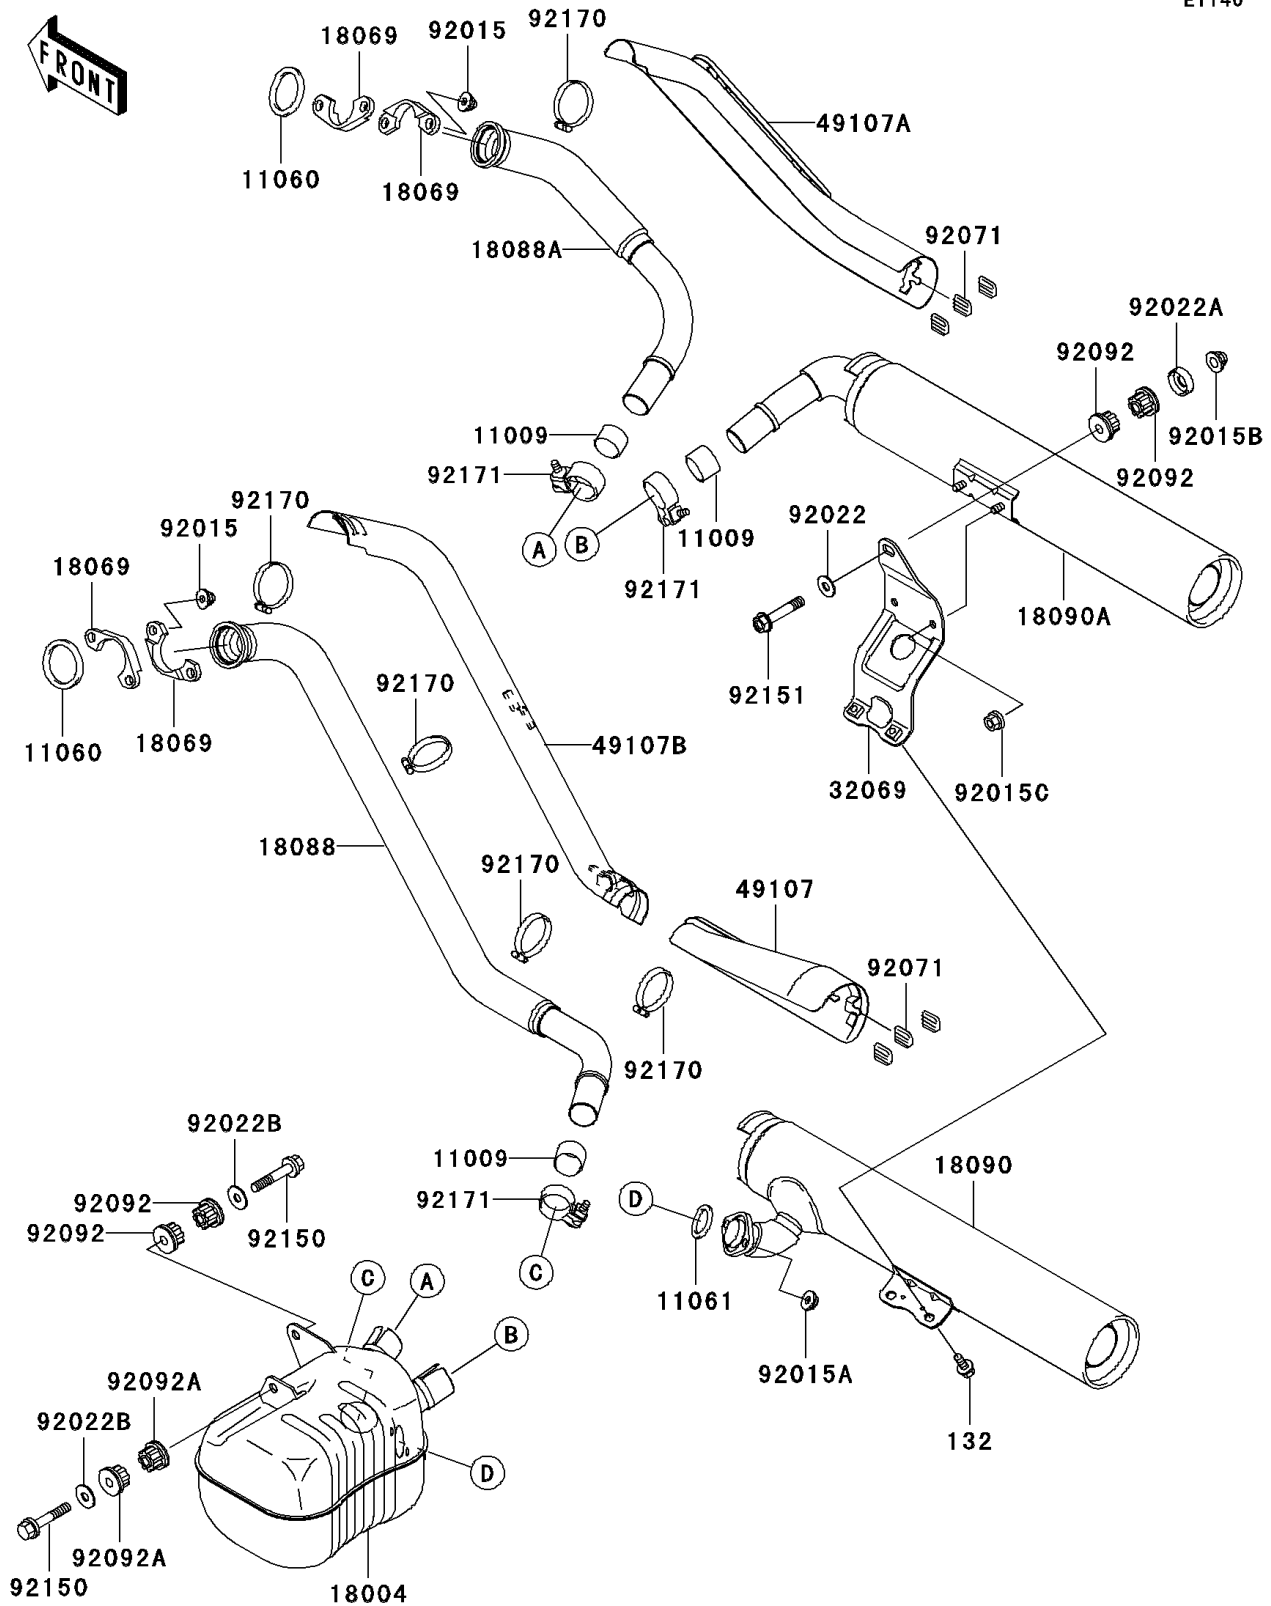

2002 Vulcan® 1500 Mean Streak® PARTS DIAGRAM

Muffler(s)

E1140

2002 Vulcan® 1500 Mean Streak® PARTS LIST

Muffler(s)

ITEM NAME	PART NUMBER	QUANTITY
BOLT-FLANGED-SMALL (Ref # 132)	132E0814	1
GASKET,EXHAUST MANUFOLD (Ref # 11009)	11009-1668	1
GASKET,EXHAUST PIPE (Ref # 11060)	11060-1119	1
GASKET,EXHAUST PIPE (Ref # 11061)	11061-1069	1
CHAMBER-PREMUFLER (Ref # 18004)	18004-1101	1
HOLDER-EXHAUST PIPE (Ref # 18069)	18069-1161	1
PIPE-EXHAUST,FR (Ref # 18088)	18088-1130	1
PIPE-EXHAUST,RR (Ref # 18088A)	18088-1131	1
BODY-COMP-MUFFLER,FR,LWR (Ref # 18090)	18090-1889	1
BODY-COMP-MUFFLER,RR,UPP (Ref # 18090A)	18090-1890	1
BRACKET-MUFFLER (Ref # 32069)	32069-1631	1
COVER-EXHAUST PIPE,FR-RR (Ref # 49107)	49107-1202	1
COVER-EXHAUST PIPE (Ref # 49107A)	49107-1215	1
COVER-EXHAUST PIPE (Ref # 49107B)	49107-1216	1
NUT,CAP,8MM (Ref # 92015)	92015-1371	1
NUT,8MM (Ref # 92015A)	92015-1402	1
NUT,10MM (Ref # 92015B)	92015-1649	1
NUT,8MM (Ref # 92015C)	92015-1936	1
WASHER,10.5X26X2.3 (Ref # 92022)	92022-044	1
WASHER,CUP TYPE (Ref # 92022A)	92022-1270	1
WASHER,10.5X30X2.3,BLACK (Ref # 92022B)	92022-1302	1
GROMMET (Ref # 92071)	92071-1270	1
BUSHING-RUBBER,MUFFLER (Ref # 92092)	92092-1013	1
BUSHING-RUBBER (Ref # 92092A)	92092-1081	1
BOLT,10X55 (Ref # 92150)	92150-1749	1
BOLT,FLANGED,10X57 (Ref # 92151)	92151-1332	1
CLAMP (Ref # 92170)	92170-1710	1
CLAMP (Ref # 92171)	92171-1346	1