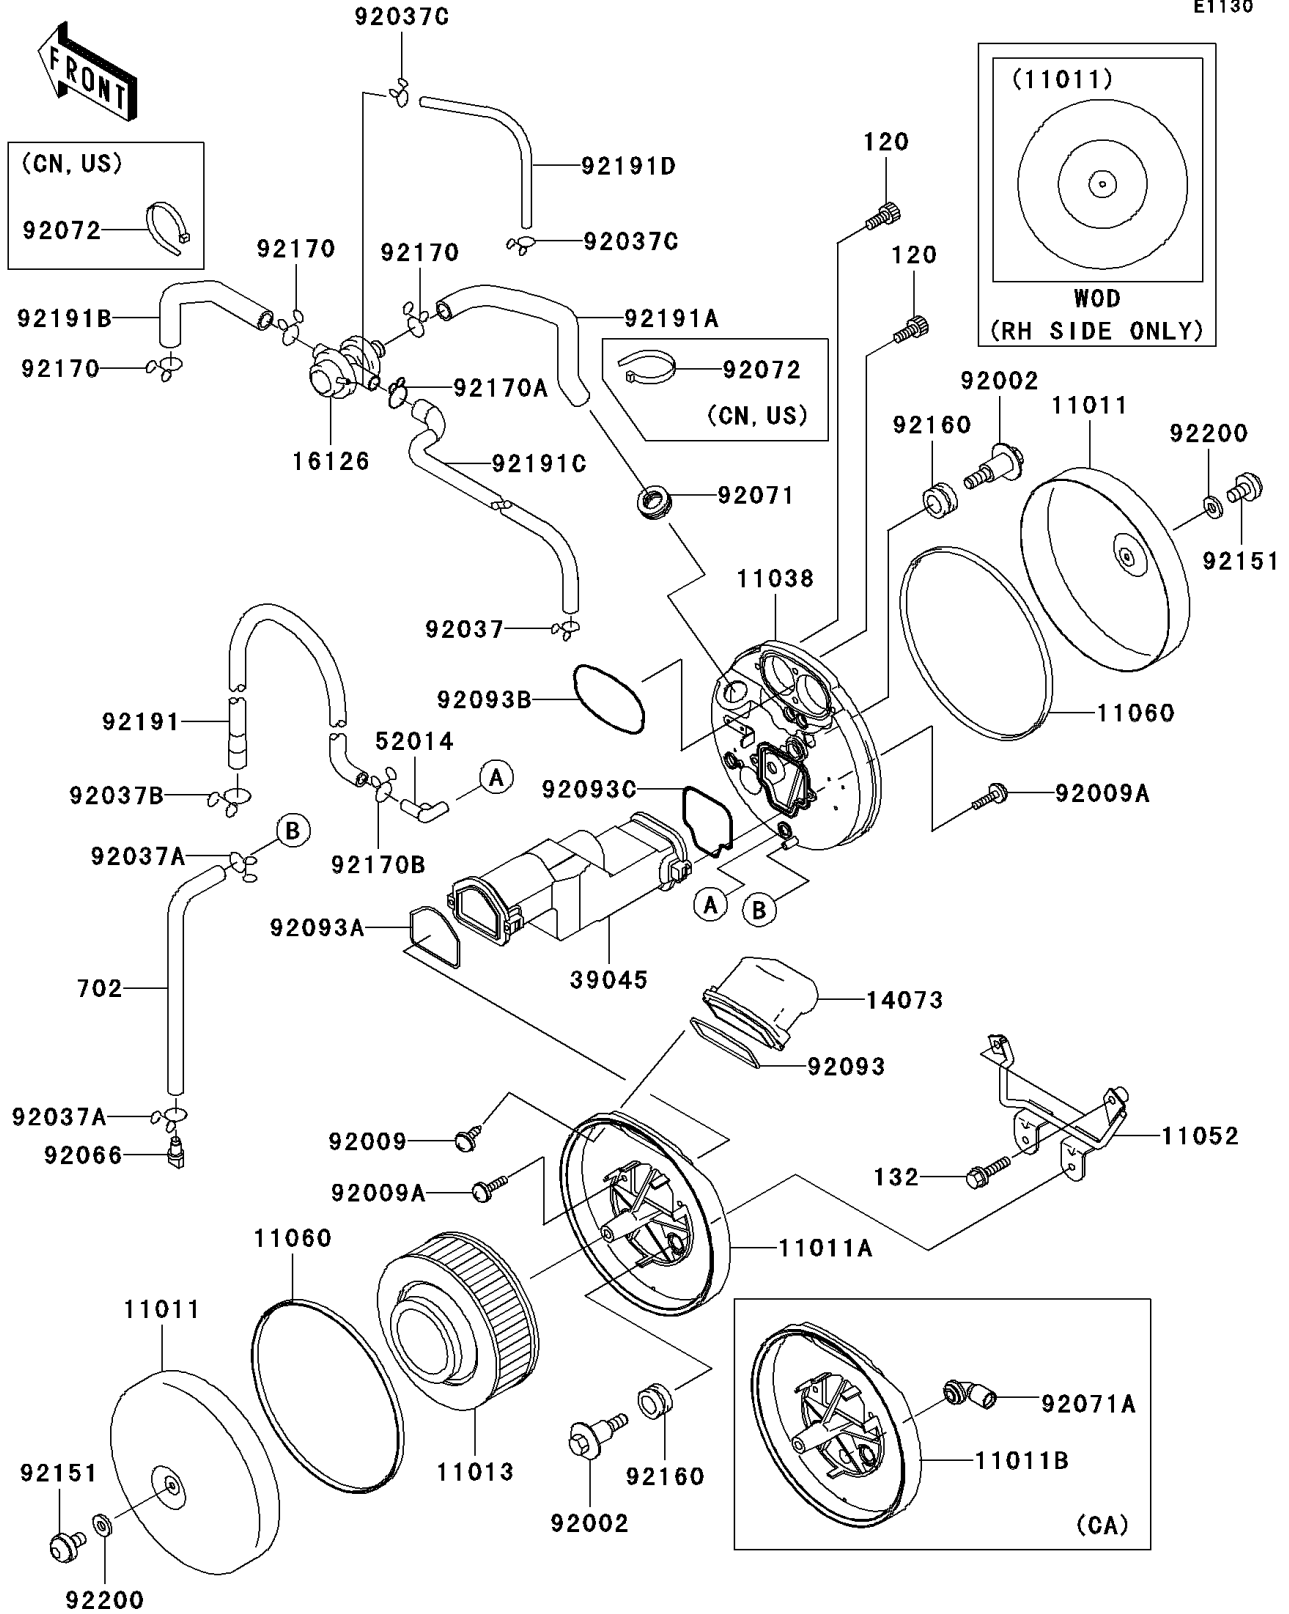

## 2002 Vulcan® 1500 Mean Streak® PARTS DIAGRAM

Air Cleaner

E1130

## 2002 Vulcan® 1500 Mean Streak® PARTS LIST

Air Cleaner

ITEM NAME	PART NUMBER	QUANTITY
CASE-AIR FILTER,OUTSIDE (Ref # 11011)	11011-1576	1
ELEMENT-AIR FILTER (Ref # 11013)	11013-1248	1
CASE-ASSY-AIR FILTER,RH (Ref # 11038)	11038-1121	1
BRACKET (Ref # 11052)	11052-1166	1
GASKET,AIR FILTER CASE (Ref # 11060)	11060-1968	1
DUCT,AIR FILTER (Ref # 14073)	14073-1739	1
VALVE,AIR SWITCH (Ref # 16126)	16126-1405	1
DUCT-ASSY,CENTER (Ref # 39045)	39045-1060	1
ELBOW (Ref # 52014)	52014-1083	1
BOLT (Ref # 92002)	92002-1595	1
SCREW,TAPPING,5X16 (Ref # 92009)	92009-1264	1
SCREW,5X20 (Ref # 92009A)	92009-1905	1
CLAMP (Ref # 92037)	92037-1468	1
CLAMP,TUBE (Ref # 92037A)	92037-147	1
CLAMP (Ref # 92037B)	92037-1593	1
CLAMP (Ref # 92037C)	92037-1712	1
PLUG,DRAIN (Ref # 92066)	92066-1211	1
GROMMET,AIR FILTER (Ref # 92071)	92071-1028	1
SEAL,AIR FILTER CASE (Ref # 92093)	92093-1408	1
SEAL,DUCT,LH (Ref # 92093A)	92093-1459	1
SEAL (Ref # 92093B)	92093-1485	1
SEAL (Ref # 92093C)	92093-1491	1
BOLT,8X14 (Ref # 92151)	92151-1438	1
DAMPER (Ref # 92160)	92160-1594	1
CLAMP,TUBE (Ref # 92170)	92170-1445	1
CLAMP (Ref # 92170A)	92170-1486	1
CLAMP (Ref # 92170B)	92170-1695	1
TUBE,BREATHER (Ref # 92191)	92191-1406	1
TUBE,AIR SWITCH-AIR CLEANER (Ref # 92191A)	92191-1612	1

## 2002 Vulcan® 1500 Mean Streak® PARTS LIST

Air Cleaner

ITEM NAME	PART NUMBER	QUANTITY
TUBE,AIR SWITCH-FR,HEAD (Ref # 92191B)	92191-1613	1
TUBE,AIR SWITCH-RR,HEAD (Ref # 92191C)	92191-1614	1
TUBE,THROTTLE-AIR SWITCH (Ref # 92191D)	92191-1675	1
BOLT-SOCKET,6X16,BLACK (Ref # 120)	120S0616	1
BOLT-FLANGED-SMALL (Ref # 132)	132J0625	1
TUBE-RUBBER (Ref # 702)	702A07260	1
WASHER,8.5X20X1.6 (Ref # 92200)	92200-1463	1
CASE-AIR FILTER,LH (Ref # 11011A)	11011-1597	1
CASE-AIR FILTER,LH (Ref # 11011B)	11011-1601	1
GROMMET,AIR FILTER (Ref # 92071A)	92071-1114	1
BAND,L=202 (Ref # 92072)	92072-1195	1