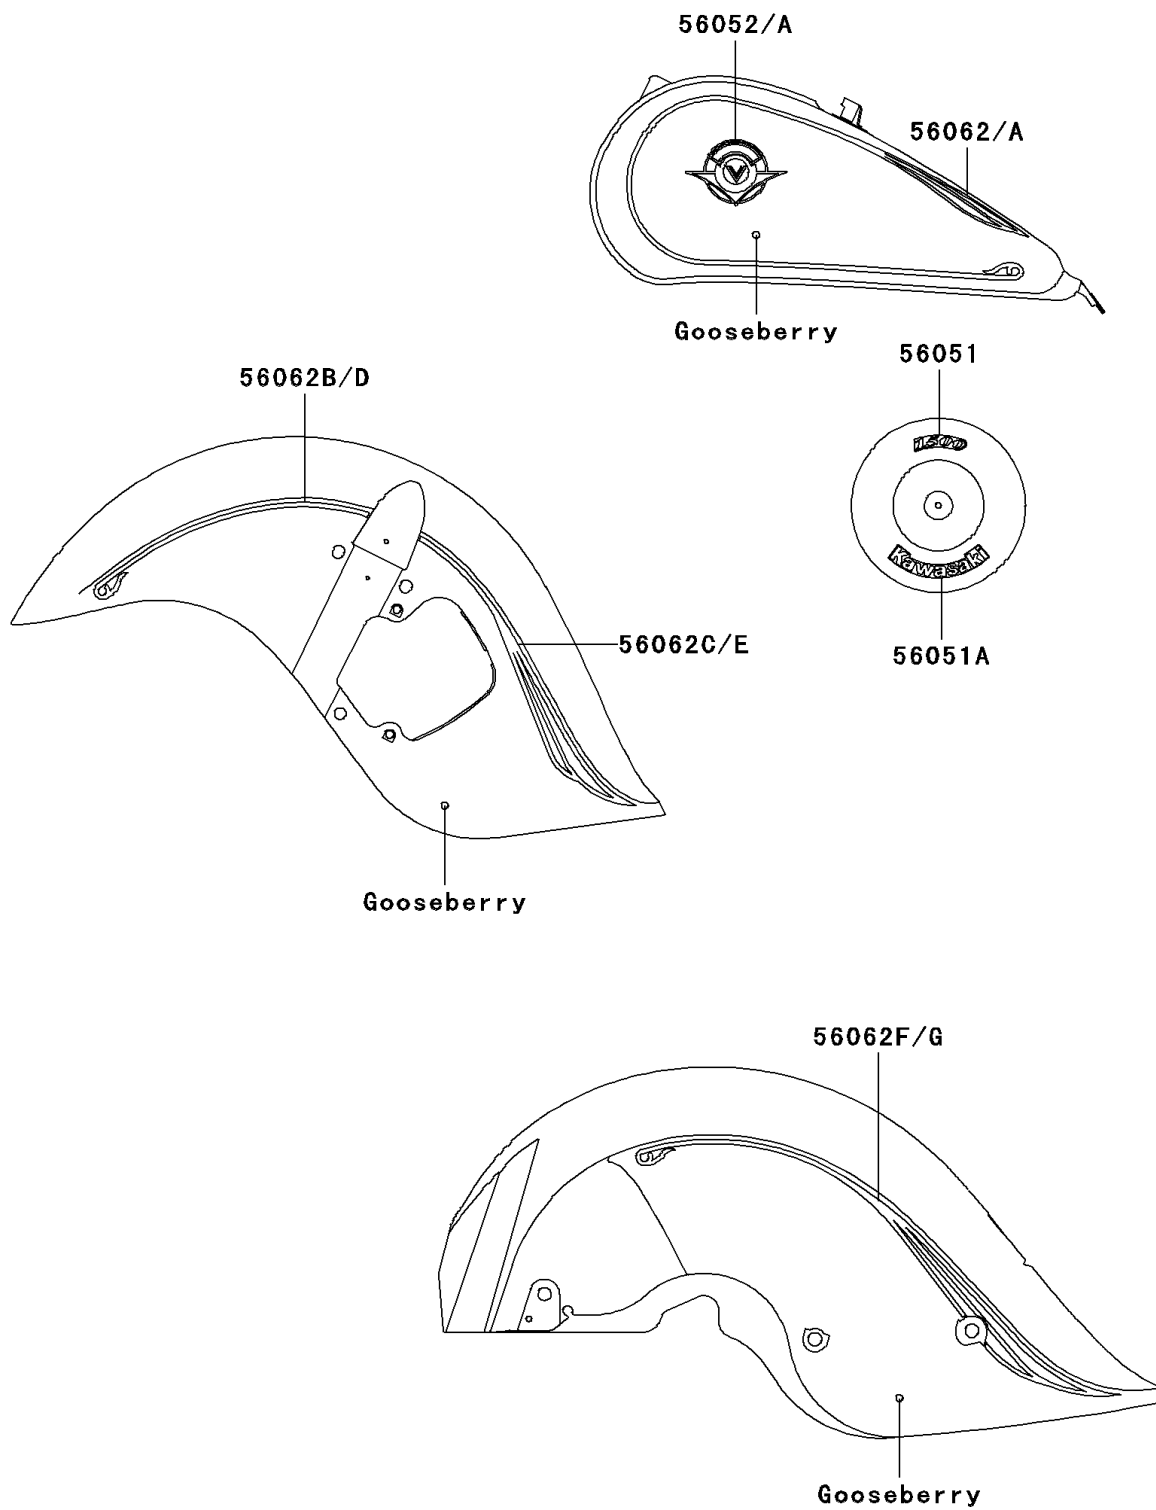

1999 Vulcan® 1500 Drifter® PARTS DIAGRAM

Decals(Gooseberry)(VN1500-J1)

F2861

1999 Vulcan® 1500 Drifter® PARTS LIST

Decals(Gooseberry)(VN1500-J1)

ITEM NAME	PART NUMBER	QUANTITY
MARK,AIR CLEANER,1500 (Ref # 56051)	56051-1459	1
MARK,AIR CLEANER,KAWASAKI (Ref # 56051A)	56051-1460	1
MARK,FUEL TANK,LH (Ref # 56052)	56052-1054	1
MARK,FUEL TANK,RH (Ref # 56052A)	56052-1055	1
PATTERN,FUEL TANK,LH (Ref # 56062)	56062-1692	1
PATTERN,FUEL TANK,RH (Ref # 56062A)	56062-1693	1
PATTERN,FR FENDER,FR,LH (Ref # 56062B)	56062-1694	1
PATTERN,FR FENDER,RR,LH (Ref # 56062C)	56062-1695	1
PATTERN,FR FENDER,FR,RH (Ref # 56062D)	56062-1696	1
PATTERN,FR FENDER,RR,RH (Ref # 56062E)	56062-1697	1
PATTERN,RR FENDER,LH (Ref # 56062F)	56062-1698	1
PATTERN,RR FENDER,RH (Ref # 56062G)	56062-1699	1