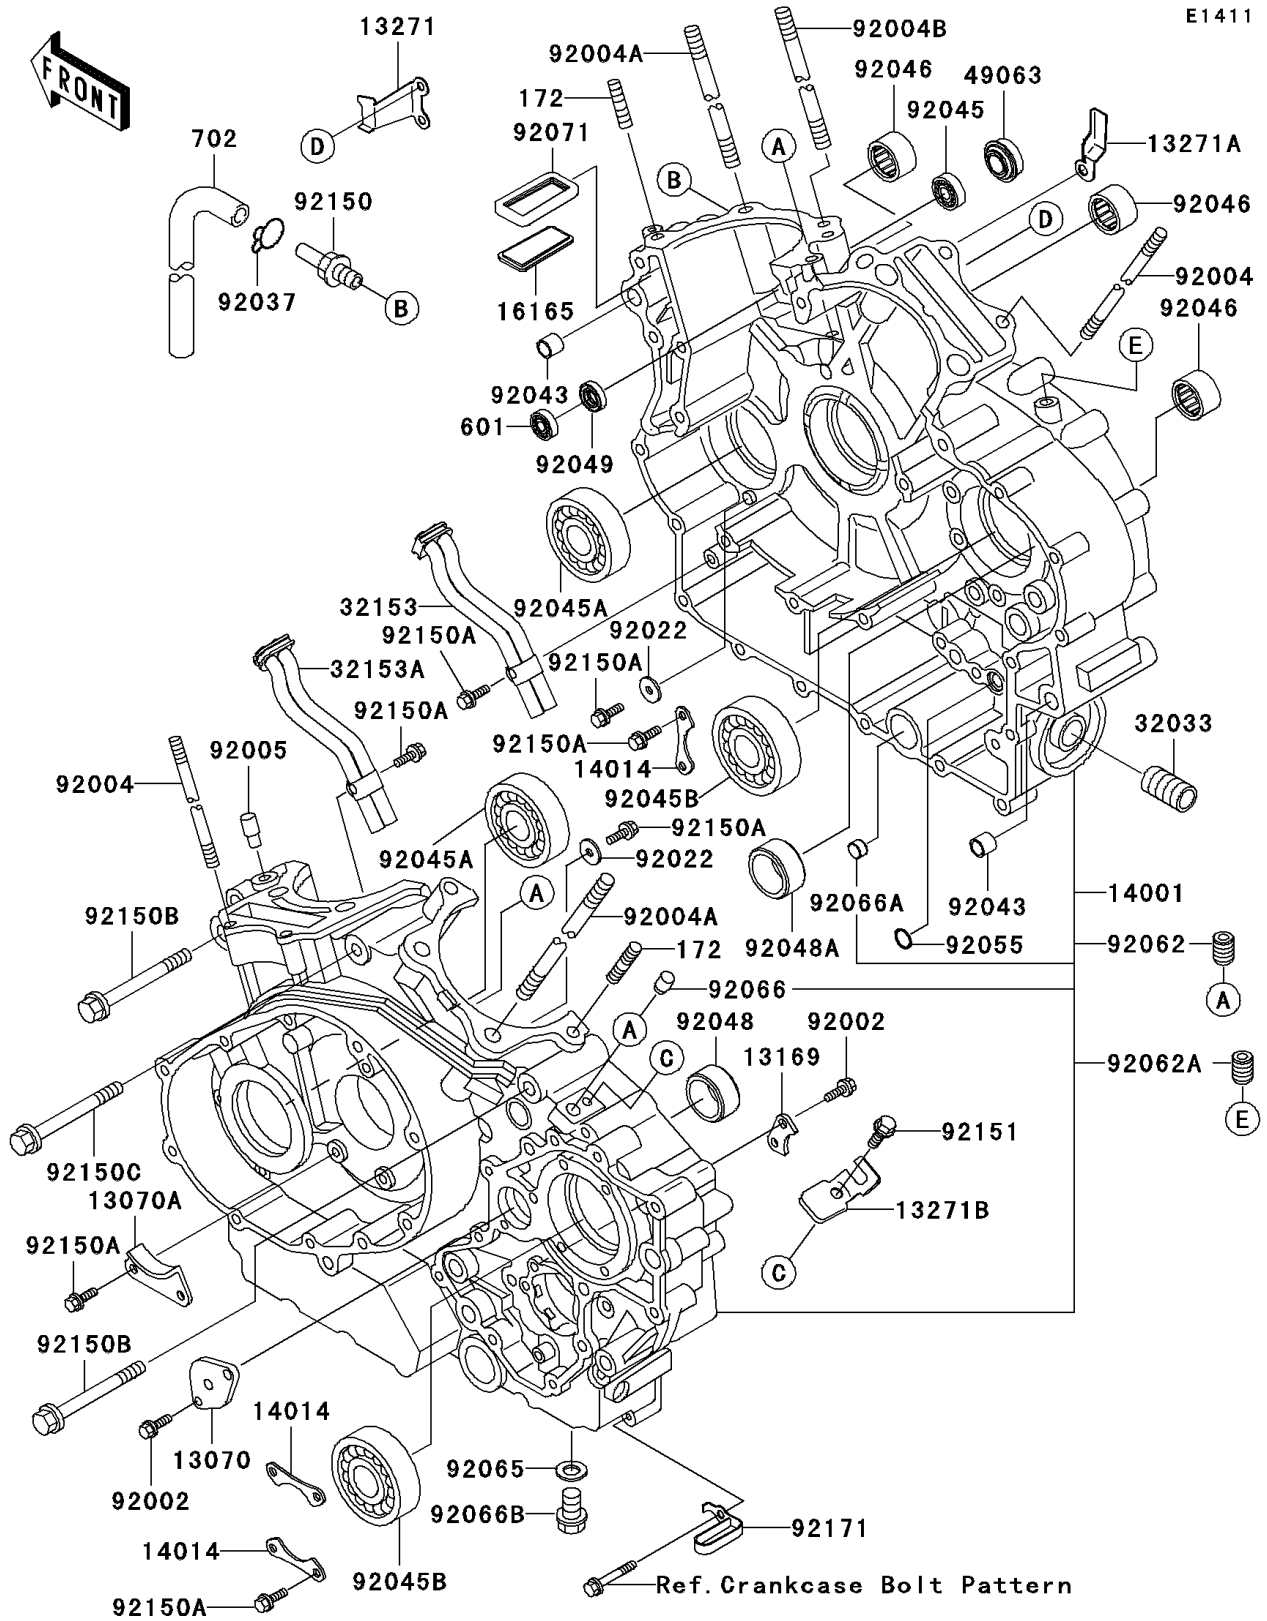

## 1999 Vulcan® 1500 Drifter® PARTS LIST

Crankcase

ITEM NAME	PART NUMBER	QUANTITY
GUIDE,PUSH ROD (Ref # 13070)	13070-1167	1
GUIDE,CAM CHAIN (Ref # 13070A)	13070-1168	1
PLATE,GEAR CHANGE DRUM (Ref # 13169)	13169-014	1
PLATE (Ref # 13271)	13271-1290	1
PLATE (Ref # 13271A)	13271-1291	1
PLATE (Ref # 13271B)	13271-1448	1
SET-CRANKCASE (Ref # 14001)	14001-5374	1
PLATE-POSITION (Ref # 14014)	14014-1084	1
SEPARATOR (Ref # 16165)	16165-1058	1
PIPE,OIL FILTER (Ref # 32033)	32033-1535	1
PIPE (Ref # 32153)	32153-1262	1
PIPE (Ref # 32153A)	32153-1263	1
SEAL-MECHANICAL (Ref # 49063)	49063-1057	1
BOLT,FLANGED,6X16 (Ref # 92002)	92002-1439	1
STUD,8X231 (Ref # 92004)	92004-1174	1
STUD,12X250 (Ref # 92004A)	92004-1225	1
STUD,12X250 (Ref # 92004B)	92004-1240	1
FITTING (Ref # 92005)	92005-1155	1
WASHER,6X19.5X2 (Ref # 92022)	92022-1517	1
CLAMP (Ref # 92037)	92037-1835	1
PIN,11X14X12.3 (Ref # 92043)	92043-1266	1
BEARING-BALL,6001LLU (Ref # 92045)	92045-1151	1
BEARING-BALL,63/28 (Ref # 92045A)	92045-1189	1
BEARING-BALL,6306SH2 (Ref # 92045B)	92045-1190	1
BEARING-NEEDLE,HK1212 (Ref # 92046)	92046-1163	1
RACE (Ref # 92048)	92048-1069	1
RACE (Ref # 92048A)	92048-1103	1
SEAL-OIL,AC037AE0 (Ref # 92049)	92049-1228	1
RING-O,13.2X2.4 (Ref # 92055)	92055-1373	1

## 1999 Vulcan® 1500 Drifter® PARTS LIST

Crankcase

ITEM NAME	PART NUMBER	QUANTITY
NOZZLE,6X8,GREEN (Ref # 92062)	92062-1078	1
NOZZLE (Ref # 92062A)	92062-1089	1
GASKET,12X22X2,DRAIN PLUG (Ref # 92065)	92065-097	1
PLUG,OIL LINE,7.2X8 (Ref # 92066)	92066-1012	1
PLUG (Ref # 92066A)	92066-1110	1
PLUG,OIL DRAIN,12X15 (Ref # 92066B)	92066-1174	1
GROMMET,SEPARATOR (Ref # 92071)	92071-1153	1
BOLT (Ref # 92150)	92150-1161	1
BOLT,6X12 (Ref # 92150A)	92150-1868	1
BOLT,10X105 (Ref # 92150B)	92150-1993	1
BOLT,10X115 (Ref # 92150C)	92150-1994	1
BOLT-STUD,8X25 (Ref # 172)	172G0825	1
BEARING-BALL (Ref # 601)	601A6001	1
TUBE-RUBBER,4X330 (Ref # 702)	702A04330	1
BOLT,6X8 (Ref # 92151)	92151-1416	1
CLAMP (Ref # 92171)	92171-1273	1