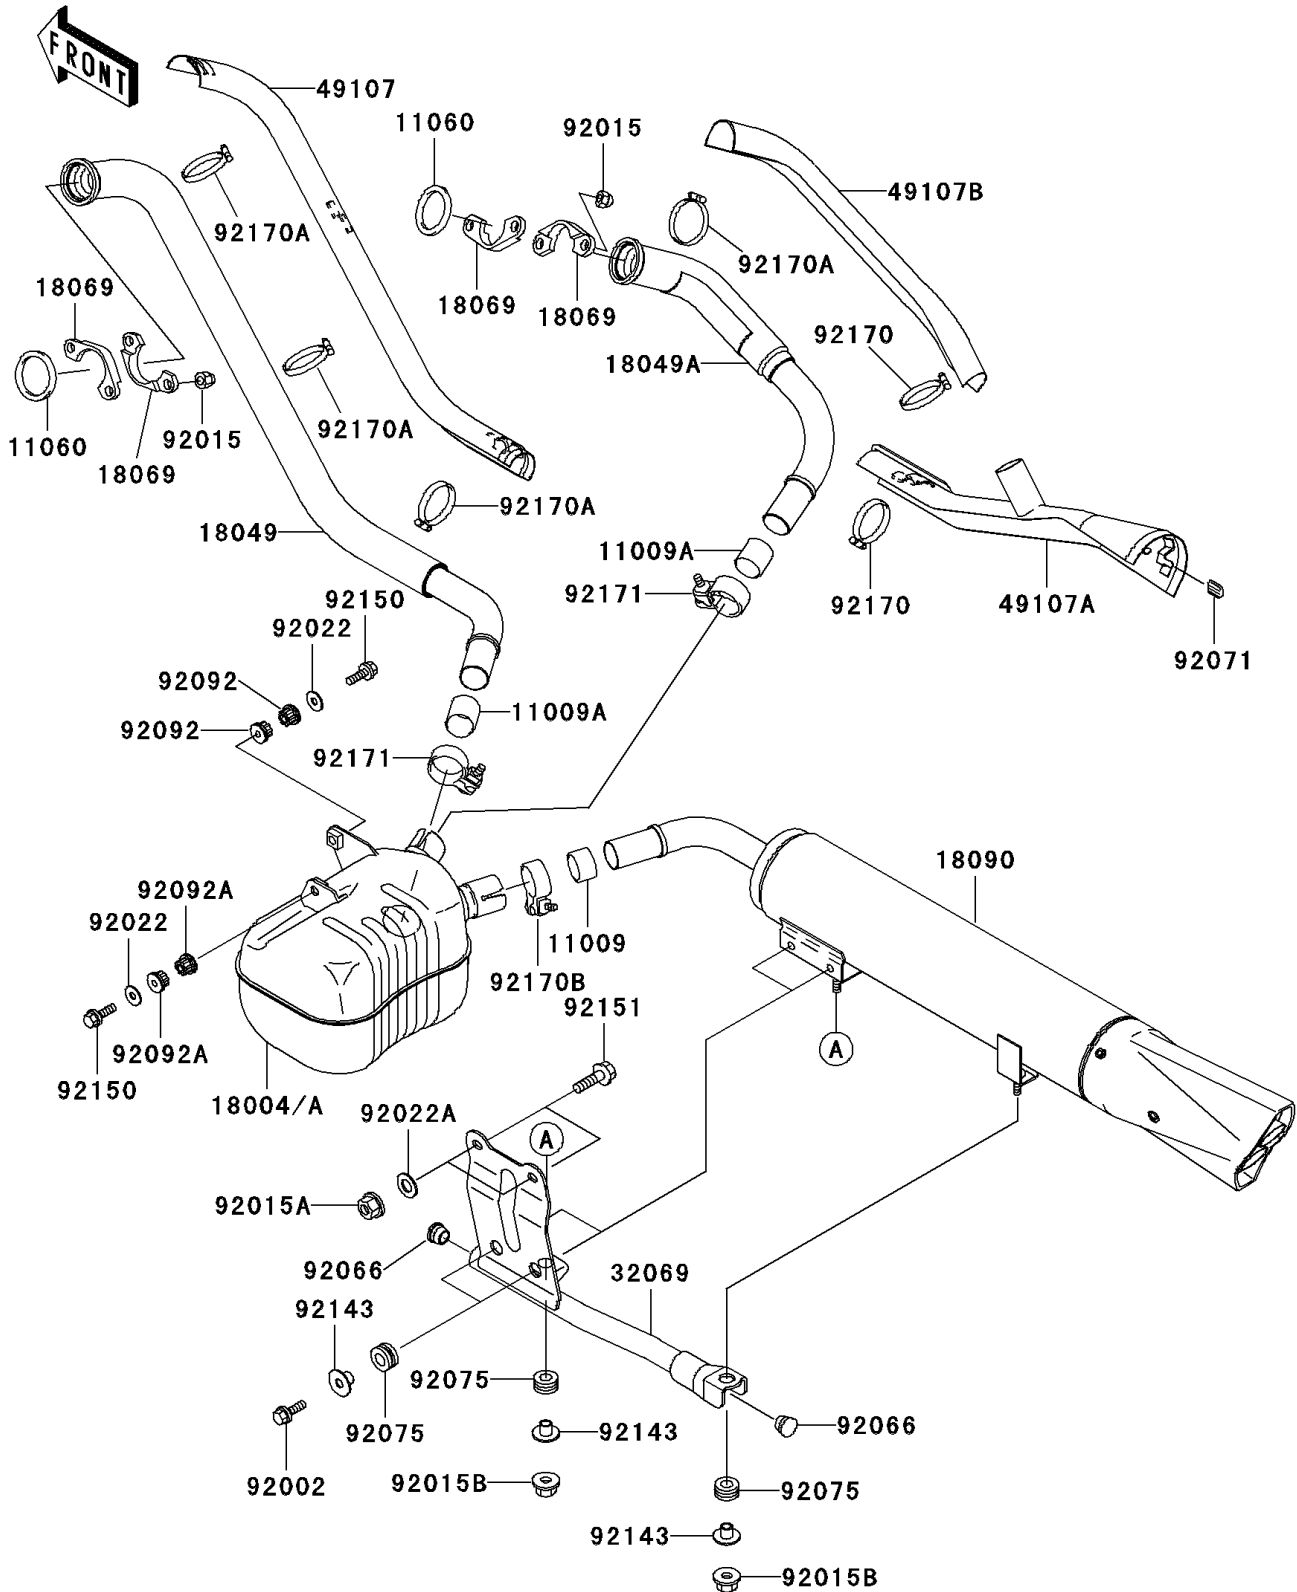

1999 Vulcan® 1500 Drifter® PARTS DIAGRAM

Muffler(s)

E1140

1999 Vulcan® 1500 Drifter® PARTS LIST

Muffler(s)

ITEM NAME	PART NUMBER	QUANTITY
GASKET,EXHAUST PIPE CONNECTING (Ref # 11009)	11009-1666	1
GASKET,EXHAUST PIPE CONNECTING (Ref # 11009A)	11009-1667	1
GASKET,EXHAUST PIPE (Ref # 11060)	11060-1119	1
PIPE-EXHAUST,FR (Ref # 18049)	18049-1906	1
PIPE-EXHAUST,RR (Ref # 18049A)	18049-1907	1
HOLDER-EXHAUST PIPE (Ref # 18069)	18069-1156	1
BODY-COMP-MUFFLER (Ref # 18090)	18090-1723	1
BRACKET-MUFFLER (Ref # 32069)	32069-1590	1
COVER-EXHAUST PIPE,FRONT (Ref # 49107)	49107-1169	1
COVER-EXHAUST PIPE,FR (Ref # 49107A)	49107-1170	1
COVER-EXHAUST PIPE,RR (Ref # 49107B)	49107-1171	1
BOLT,FLANGED,8X25 (Ref # 92002)	92002-1591	1
NUT,CAP,8MM (Ref # 92015)	92015-1371	1
NUT,LOCK,FLANGED,8MM (Ref # 92015A)	92015-1397	1
NUT,8MM (Ref # 92015B)	92015-1402	1
WASHER,10.5X30X2.3,BLACK (Ref # 92022)	92022-1302	1
WASHER,8.2X18X1.5 (Ref # 92022A)	92022-1964	1
PLUG (Ref # 92066)	92066-1520	1
GROMMET (Ref # 92071)	92071-1226	1
DAMPER (Ref # 92075)	92075-1898	1
BUSHING-RUBBER,MUFFLER (Ref # 92092)	92092-1013	1
BUSHING-RUBBER (Ref # 92092A)	92092-1081	1
COLLAR (Ref # 92143)	92143-1753	1
BOLT,10X55 (Ref # 92150)	92150-1749	1
BOLT,8X35 (Ref # 92151)	92151-1580	1
CLAMP (Ref # 92170)	92170-1934	1
CLAMP (Ref # 92170A)	92170-1964	1
CLAMP (Ref # 92170B)	92170-1994	1
CLAMP (Ref # 92171)	92171-1152	1

1999 Vulcan® 1500 Drifter® PARTS LIST

Muffler(s)

ITEM NAME	PART NUMBER	QUANTITY
CHAMBER-PREMUFFLER (Ref # 18004)	18004-1082	1
CHAMBER-PREMUFFLER (Ref # 18004A)	18004-1084	1