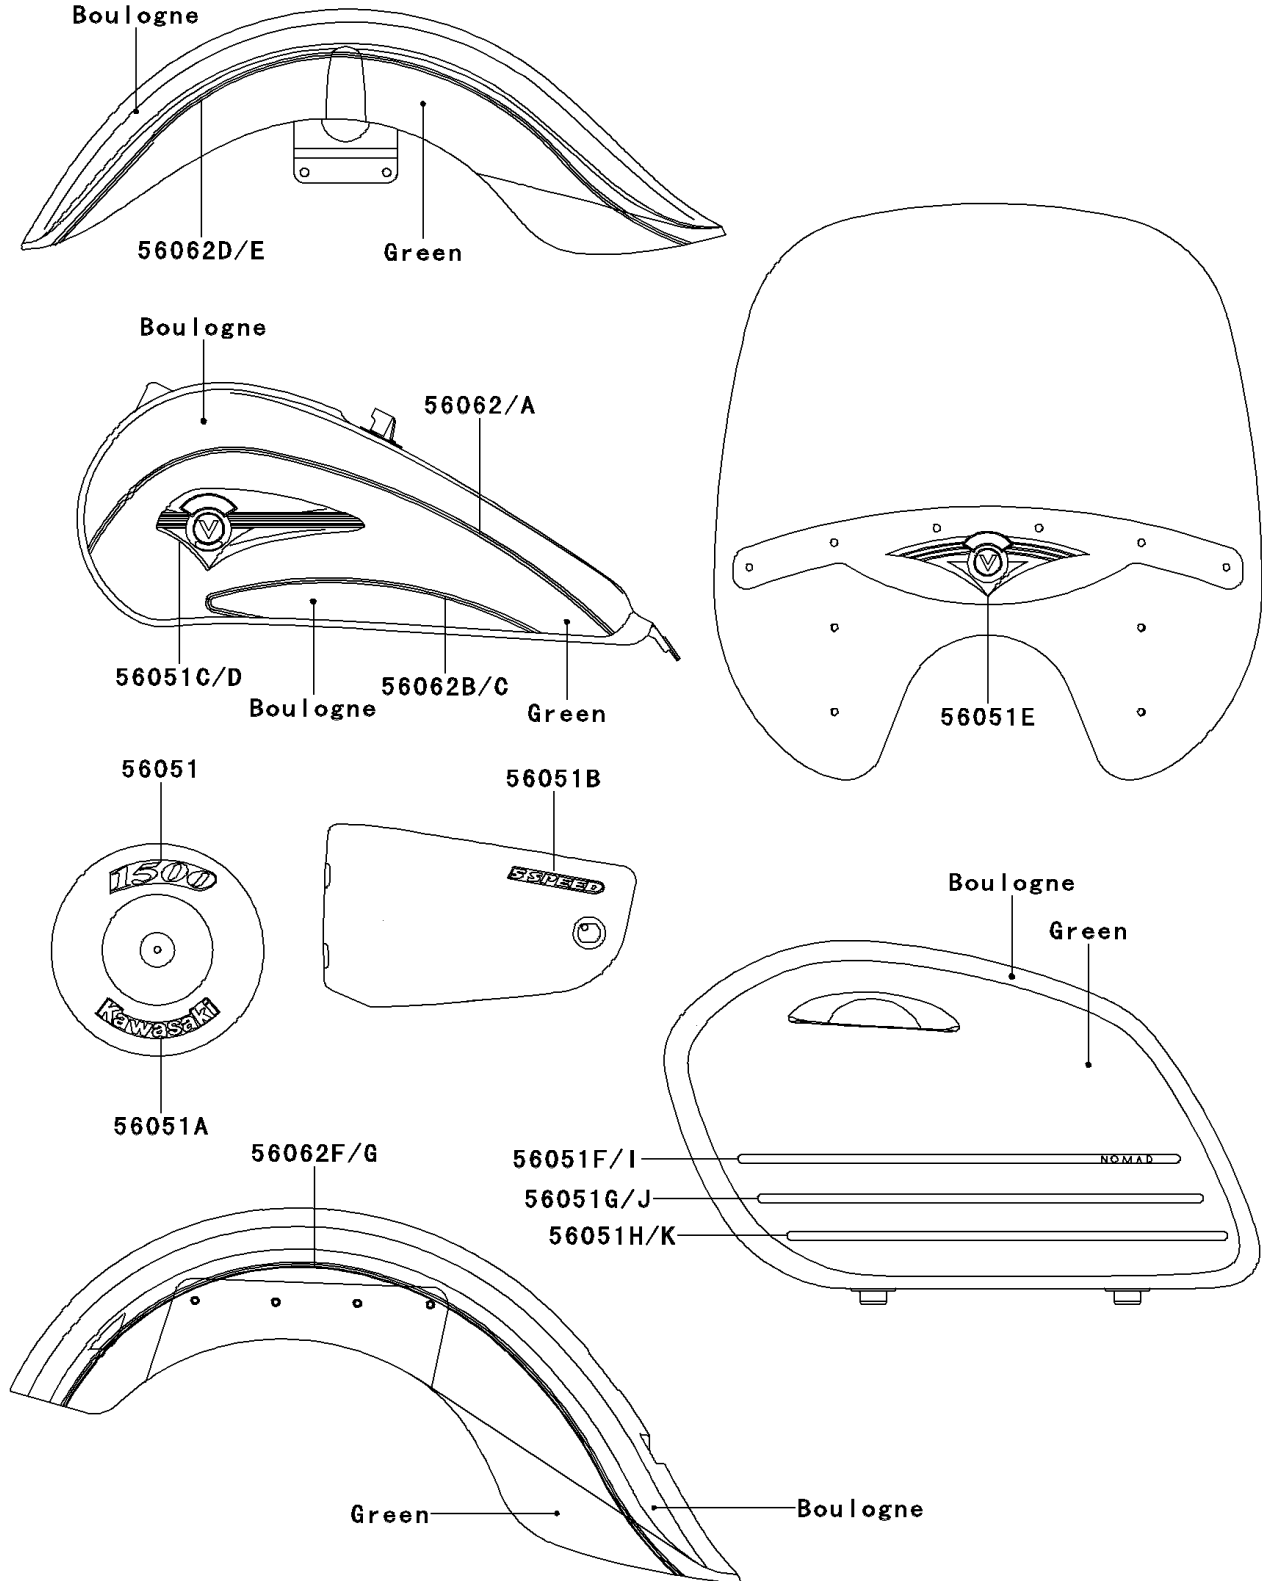

1999 Vulcan® 1500 Nomad™ PARTS DIAGRAM

Decals(Boulogne/Green)

F2861A

1999 Vulcan® 1500 Nomad™ PARTS LIST

Decals(Boulogne/Green)

ITEM NAME	PART NUMBER	QUANTITY
MARK,AIR CLEANER,1500 (Ref # 56051)	56051-1459	1
MARK,AIR CLEANER,KAWASAKI (Ref # 56051A)	56051-1460	1
MARK,SIDE COVER,LH,5 SPEED (Ref # 56051B)	56051-1735	1
MARK,FUEL TANK,LH (Ref # 56051C)	56051-1808	1
MARK,FUEL TANK,RH (Ref # 56051D)	56051-1809	1
MARK,WINDSHIELD BRACKET (Ref # 56051E)	56051-1810	1
MARK,SIDE BAG COVER,UPP,LH (Ref # 56051F)	56051-1811	1
MARK,SIDE BAG COVER,CNT,LH (Ref # 56051G)	56051-1812	1
MARK,SIDE BAG COVER,LWR,LH (Ref # 56051H)	56051-1813	1
MARK,SIDE BAG COVER,UPP,RH (Ref # 56051I)	56051-1814	1
MARK,SIDE BAG COVER,CNT,RH (Ref # 56051J)	56051-1815	1
MARK,SIDE BAG COVER,LWR,RH (Ref # 56051K)	56051-1816	1
PATTERN,FUEL TANK,UPP,LH (Ref # 56062)	56062-1301	1
PATTERN,FUEL TANK,UPP,RH (Ref # 56062A)	56062-1302	1
PATTERN,FUEL TANK,LWR,LH (Ref # 56062B)	56062-1303	1
PATTERN,FUEL TANK,LWR,RH (Ref # 56062C)	56062-1304	1
PATTERN,FR FENDER,LH (Ref # 56062D)	56062-1305	1
PATTERN,FR FENDER,RH (Ref # 56062E)	56062-1306	1
PATTERN,RR FENDER,LH (Ref # 56062F)	56062-1307	1
PATTERN,RR FENDER,RH (Ref # 56062G)	56062-1308	1