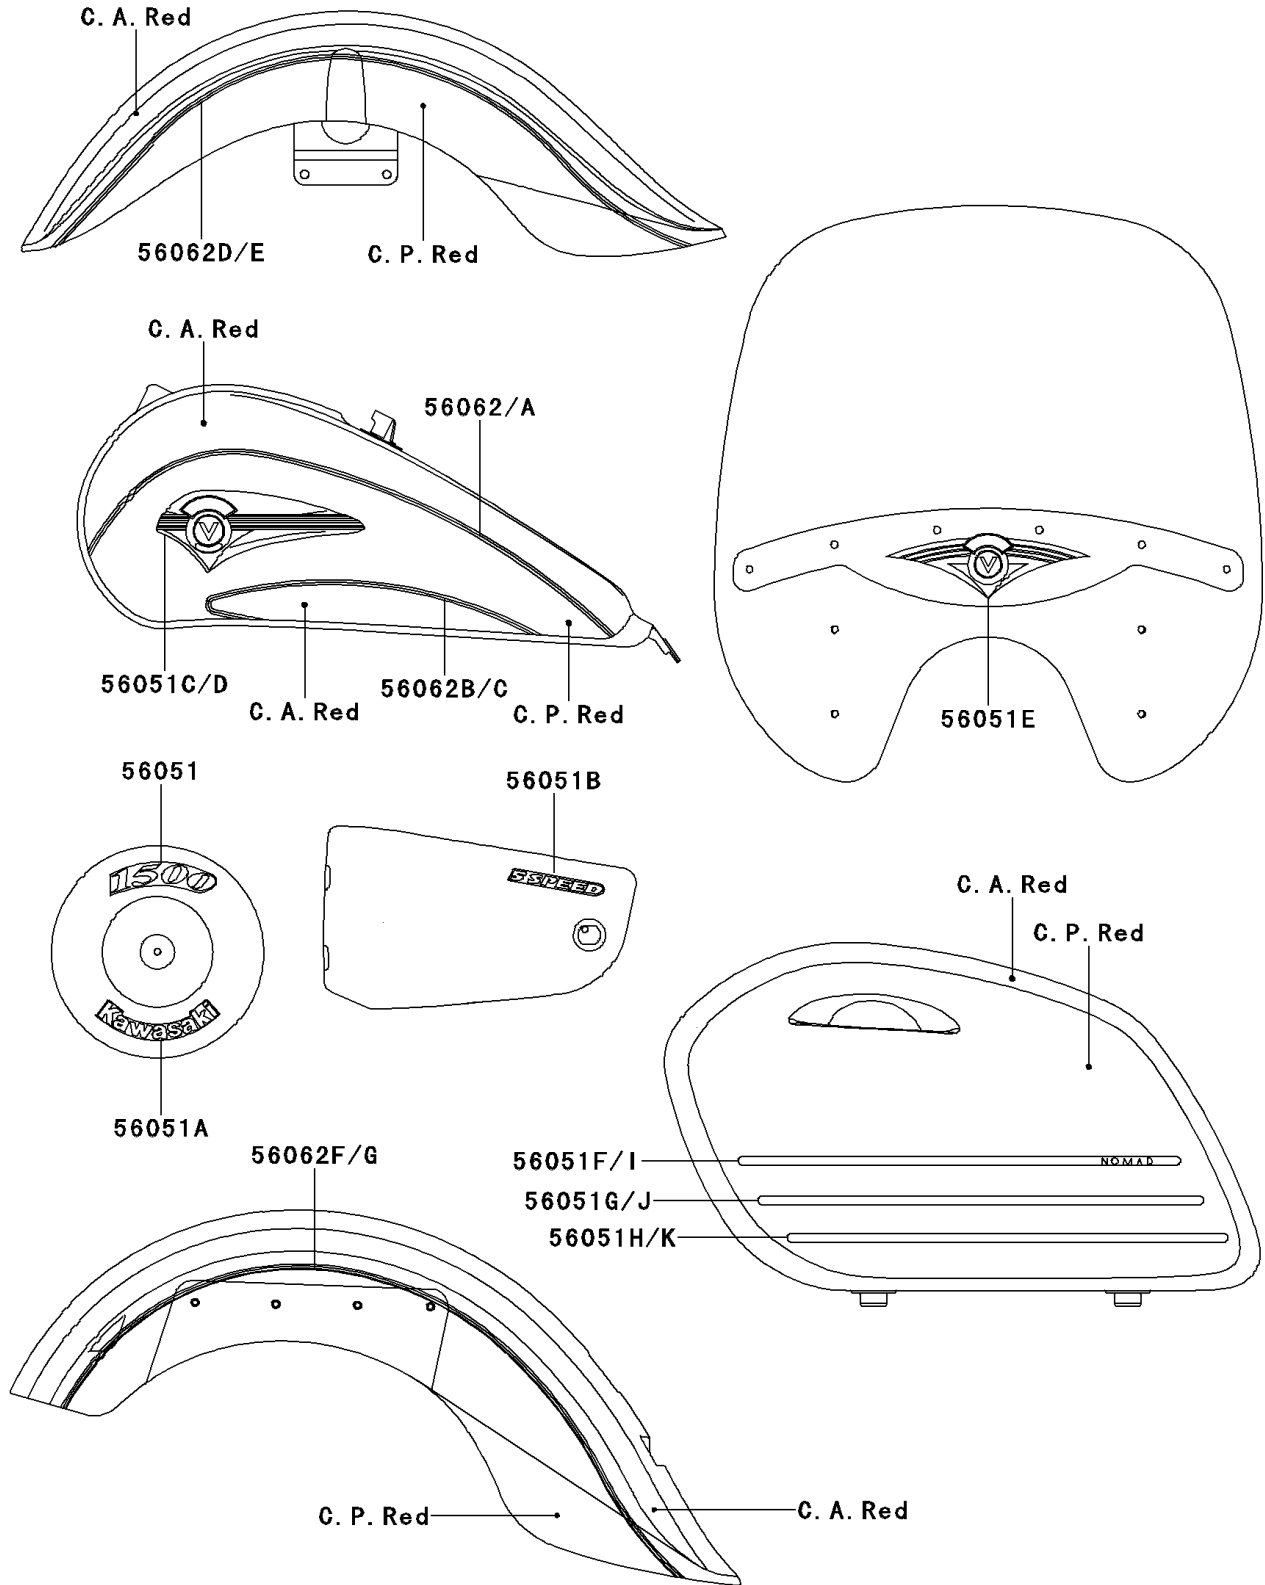

1999 Vulcan® 1500 Nomad™ PARTS DIAGRAM

Decals(C.A.Red/C.P.Red)

F2861

1999 Vulcan® 1500 Nomad™ PARTS LIST

Decals(C.A.Red/C.P.Red)

| ITEM NAME | PART NUMBER | QUANTITY |
|---|-------------|----------|
| MARK,AIR CLEANER,1500 (Ref # 56051) | 56051-1459 | 1 |
| MARK,AIR CLEANER,KAWASAKI (Ref # 56051A) | 56051-1460 | 1 |
| MARK,SIDE COVER,LH,5 SPEED (Ref # 56051B) | 56051-1735 | 1 |
| MARK,FUEL TANK,LH (Ref # 56051C) | 56051-1808 | 1 |
| MARK,FUEL TANK,RH (Ref # 56051D) | 56051-1809 | 1 |
| MARK,WINDSHIELD BRACKET (Ref # 56051E) | 56051-1810 | 1 |
| MARK,SIDE BAG COVER,UPP,LH (Ref # 56051F) | 56051-1811 | 1 |
| MARK,SIDE BAG COVER,CNT,LH (Ref # 56051G) | 56051-1812 | 1 |
| MARK,SIDE BAG COVER,LWR,LH (Ref # 56051H) | 56051-1813 | 1 |
| MARK,SIDE BAG COVER,UPP,RH (Ref # 56051I) | 56051-1814 | 1 |
| MARK,SIDE BAG COVER,CNT,RH (Ref # 56051J) | 56051-1815 | 1 |
| MARK,SIDE BAG COVER,LWR,RH (Ref # 56051K) | 56051-1816 | 1 |
| PATTERN,FUEL TANK,UPP,LH (Ref # 56062) | 56062-1309 | 1 |
| PATTERN,FUEL TANK,UPP,RH (Ref # 56062A) | 56062-1310 | 1 |
| PATTERN,FUEL TANK,LWR,LH (Ref # 56062B) | 56062-1311 | 1 |
| PATTERN,FUEL TANK,LWR,RH (Ref # 56062C) | 56062-1312 | 1 |
| PATTERN,FR FENDER,LH (Ref # 56062D) | 56062-1313 | 1 |
| PATTERN,FR FENDER,RH (Ref # 56062E) | 56062-1314 | 1 |
| PATTERN,RR FENDER,LH (Ref # 56062F) | 56062-1315 | 1 |
| PATTERN,RR FENDER,RH (Ref # 56062G) | 56062-1316 | 1 |