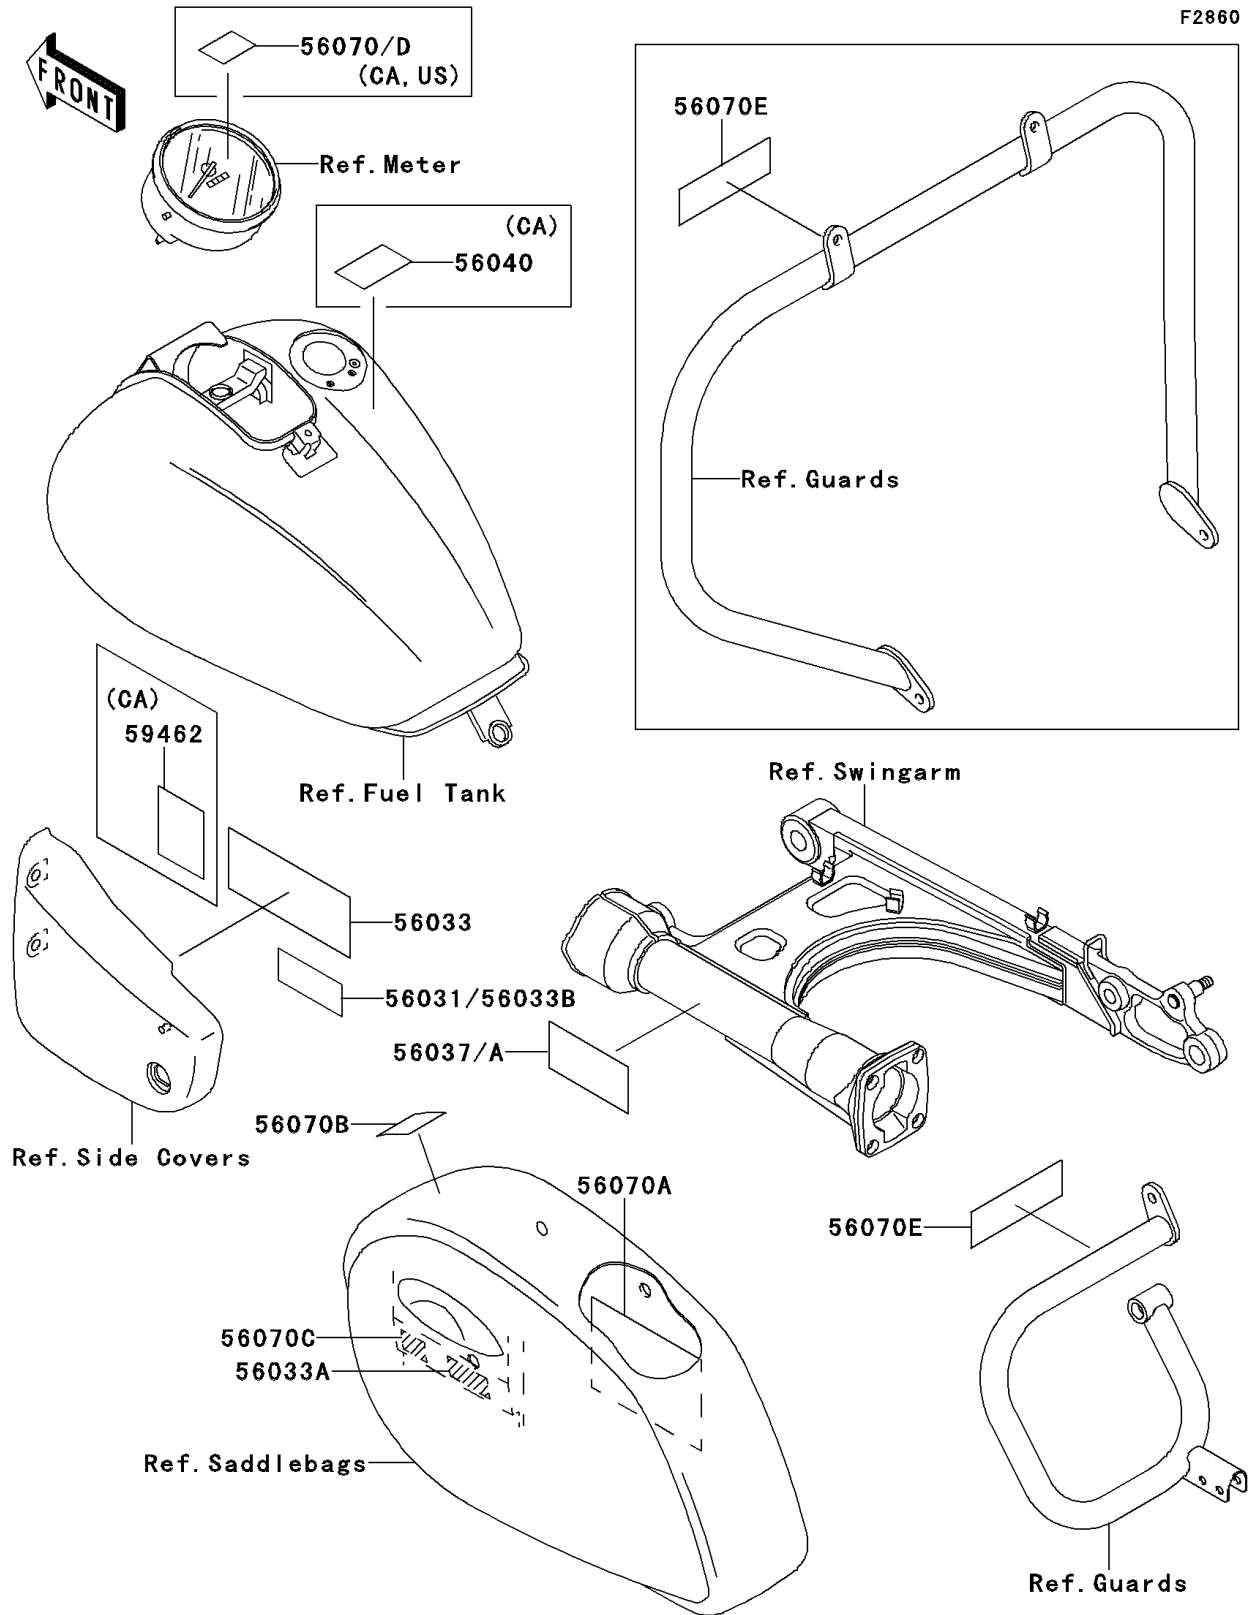

1999 Vulcan® 1500 Nomad™ PARTS DIAGRAM

Labels

1999 Vulcan® 1500 Nomad™ PARTS LIST

Labels

ITEM NAME	PART NUMBER	QUANTITY
LABEL-MANUAL,OIL&OIL FILTER (Ref # 56031)	56031-1997	1
LABEL-MANUAL,DAILY SAFETY (Ref # 56033)	56033-1115	1
LABEL-MANUAL,SIDE BAG (Ref # 56033A)	56033-1132	1
LABEL-SPECIFICATION,TIRE&LOAD (Ref # 56037)	56037-1825	1
LABEL-WARNING,SIDE BAG (Ref # 56070A)	56070-1150	1
LABEL-WARNING,SIDE BAG (Ref # 56070B)	56070-1154	1
LABEL-WARNING,SIDE BAG (Ref # 56070C)	56070-1155	1
LABEL-WARNING,EVAPO (Ref # 56040)	56040-1121	1
LABEL-WARNING,BREAK IN CAUTION (Ref # 56070)	56070-1142	1
LABEL-WARNING,SIDE BAG GUARD (Ref # 56070E)	56070-1180	2
LABEL-CERTIFICATION,EVPO ROUT (Ref # 59462)	59462-1894	1