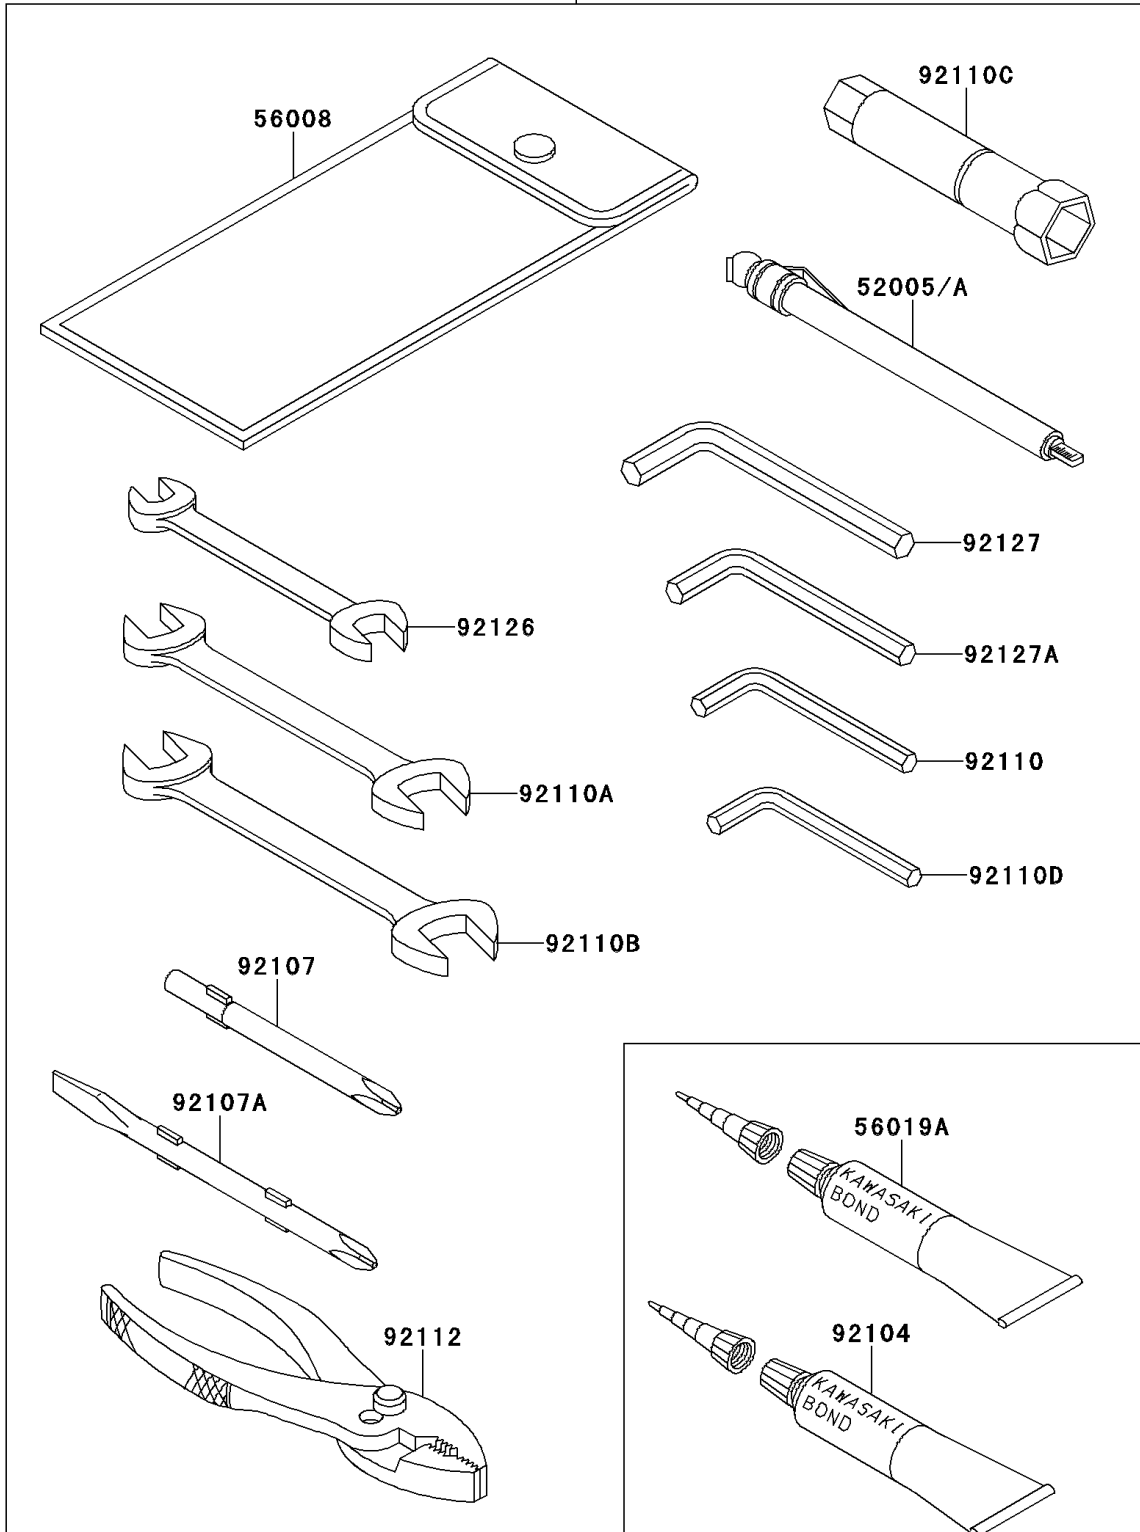

1999 Vulcan® 1500 Nomad™ PARTS DIAGRAM

Owner's Tools

56007/A

F2810

1999 Vulcan® 1500 Nomad™ PARTS LIST

Owner's Tools

ITEM NAME	PART NUMBER	QUANTITY
GAUGE,AIR,350KPA/50PSI (Ref # 52005)	52005-1031	1
TOOL-KIT (Ref # 56007)	56007-1419	1
BAG,TOOL (Ref # 56008)	56008-006	1
THREE BOND TB1211,HT/RS,WHITE (Ref # 56019A)	56019-120	1
GASKET-LIQUID,TUBE,100G,BLACK (Ref # 92104)	92104-1003	1
TOOL-DRIVER,#3PHILLIPS (Ref # 92107)	92107-1002	1
TOOL-DRIVER,#2PHILLIPS&SLOT (Ref # 92107A)	92107-1052	1
TOOL-WRENCH,ALLEN,5MM (Ref # 92110)	92110-1015	1
TOOL-WRENCH,OPEN END,10X12 (Ref # 92110A)	92110-1038	1
TOOL-WRENCH,OPEN END,14X17 (Ref # 92110B)	92110-1045	1
TOOL-WRENCH,BOX,18MM (Ref # 92110C)	92110-1135	1
TOOL-WRENCH,ALLEN,4MM (Ref # 92110D)	92110-3703	1
TOOL-PLIERS (Ref # 92112)	92112-003	1
TOOL-WRENCH,OPEN END,8X10 (Ref # 92126)	92126-001	1
TOOL-WRENCH,ALLEN,8MM (Ref # 92127)	92127-002	1
TOOL-WRENCH,ALLEN,6MM (Ref # 92127A)	92127-003	1