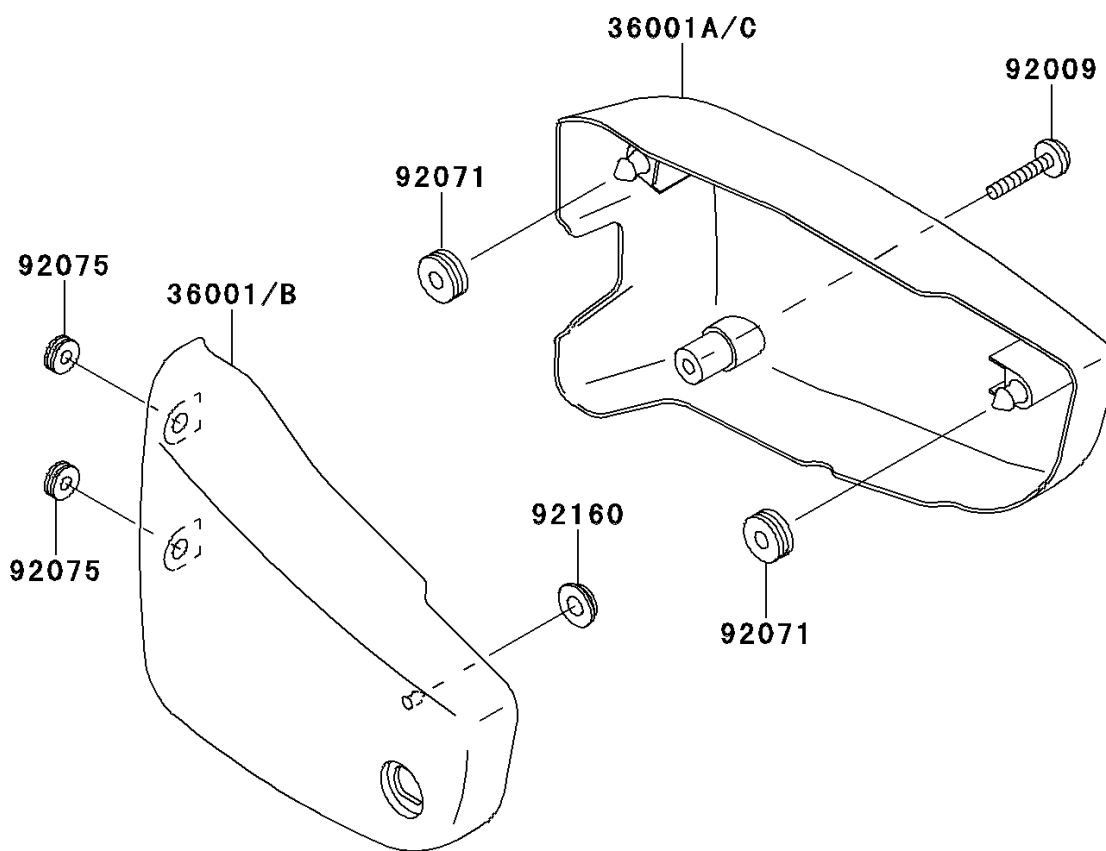

1999 Vulcan® 1500 Nomad™ PARTS DIAGRAM

Side Covers

F2611

WOD

1999 Vulcan® 1500 Nomad™ PARTS LIST

Side Covers

ITEM NAME	PART NUMBER	QUANTITY
COVER-SIDE,LH,EBONY (Ref # 36001)	36001-1561-H8	1
COVER-SIDE,RH,EBONY (Ref # 36001A)	36001-1562-H8	1
SCREW,6X35 (Ref # 92009)	92009-1874	1
GROMMET (Ref # 92071)	92071-1131	1
DAMPER (Ref # 92075)	92075-1629	1
DAMPER (Ref # 92160)	92160-1944	1