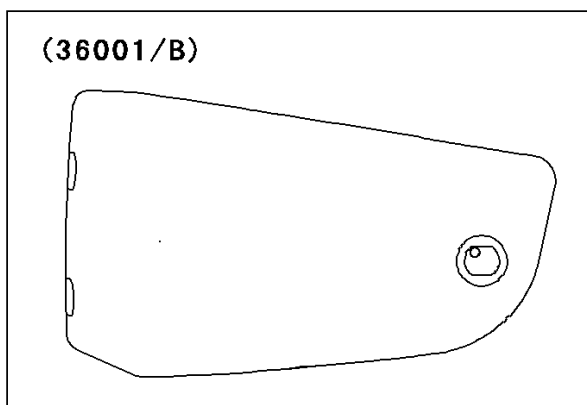

1999 Vulcan® 1500 Nomad™ PARTS DIAGRAM

Side Covers

F2611

WOD

1999 Vulcan® 1500 Nomad™ PARTS LIST

Side Covers

ITEM NAME	PART NUMBER	QUANTITY
COVER-SIDE,LH,EBONY (Ref # 36001)	36001-1561-H8	1
COVER-SIDE,RH,EBONY (Ref # 36001A)	36001-1562-H8	1
SCREW,6X35 (Ref # 92009)	92009-1874	1
GROMMET (Ref # 92071)	92071-1131	1
DAMPER (Ref # 92075)	92075-1629	1
DAMPER (Ref # 92160)	92160-1944	1