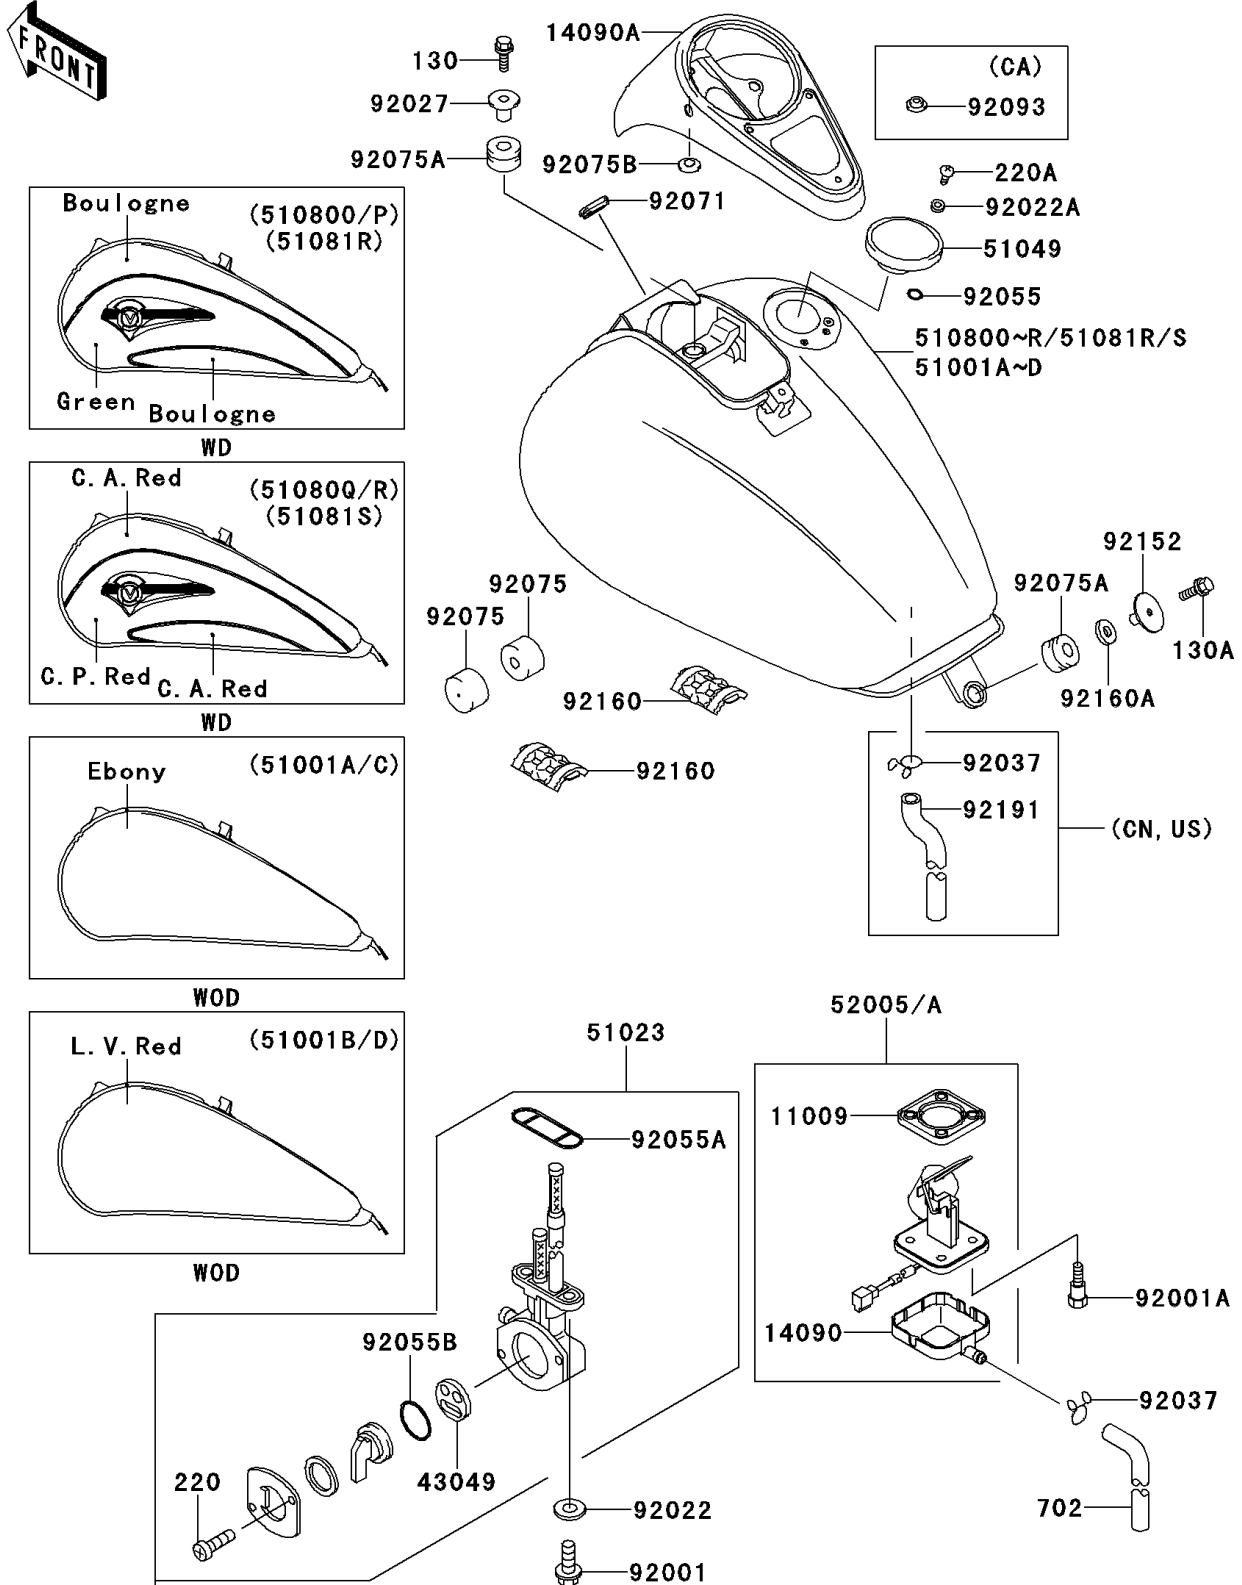

## 1999 Vulcan® 1500 Nomad™ PARTS DIAGRAM

Fuel Tank(4/4)

F2410

## 1999 Vulcan® 1500 Nomad™ PARTS LIST

Fuel Tank(4/4)

ITEM NAME	PART NUMBER	QUANTITY
GASKET,FUEL GAUGE (Ref # 11009)	11009-1656	1
COVER,FUEL GAUGE (Ref # 14090)	14090-1624	1
COVER,METER (Ref # 14090A)	14090-1674	1
PACKING,TAP VALVE (Ref # 43049)	43049-1066	1
TAP-ASSY,FUEL (Ref # 51023)	51023-1226	1
CAP-TANK,FUEL (Ref # 51049)	51049-1103	1
BOLT-FLANGED,8X30 (Ref # 130)	130H0830	1
BOLT-FLANGED,8X35,BLACK (Ref # 130A)	130J0835	1
SCREW-PAN-CROS (Ref # 220)	220B0308	1
SCREW-PAN-CROS (Ref # 220A)	220D0510	1
TUBE-RUBBER,7X10X860 (Ref # 702)	702A07860	1
GAUGE,FUEL (Ref # 52005)	52005-1116	1
BOLT,6X25 (Ref # 92001)	92001-1524	1
BOLT,FUEL GAUGE (Ref # 92001A)	92001-1705	1
WASHER,6.2X11X1.5 (Ref # 92022)	92022-183	1
WASHER,5.1X10X1.0 (Ref # 92022A)	92022-1977	1
COLLAR,L=19.3 (Ref # 92027)	92027-1780	1
RING-O (Ref # 92055)	92055-1023	1
RING-O,FUEL TAP PACKING (Ref # 92055A)	92055-1112	1
RING-O,TAP LEVER (Ref # 92055B)	92055-1419	1
GROMMET (Ref # 92071)	92071-1187	1
DAMPER,FUEL TANK (Ref # 92075)	92075-125	1
DAMPER (Ref # 92075A)	92075-1736	1
DAMPER,RUBBER (Ref # 92075B)	92075-261	1
COLLAR (Ref # 92152)	92152-1100	1
DAMPER,FUEL TANK (Ref # 92160)	92160-1907	1
DAMPER (Ref # 92160A)	92160-1941	1
TANK-COMP-FUEL,BOULOGNE/GREEN (Ref # 510800)	51080-5475-E9	1
TANK-COMP-FUEL,BOULOGNE/GREEN (Ref # 51080P)	51080-5476-E9	1

## 1999 Vulcan® 1500 Nomad™ PARTS LIST

Fuel Tank(4/4)

ITEM NAME	PART NUMBER	QUANTITY
TANK-COMP-FUEL,RED/RED (Ref # 51080Q)	51080-5477-F5	1
TANK-COMP-FUEL,RED/RED (Ref # 51080R)	51080-5478-F5	1
CLAMP,TUBE (Ref # 92037)	92037-147	2
SEAL,FUEL TANK CAP (Ref # 92093)	92093-1030	1
TUBE,DRAIN (Ref # 92191)	92191-1272	1