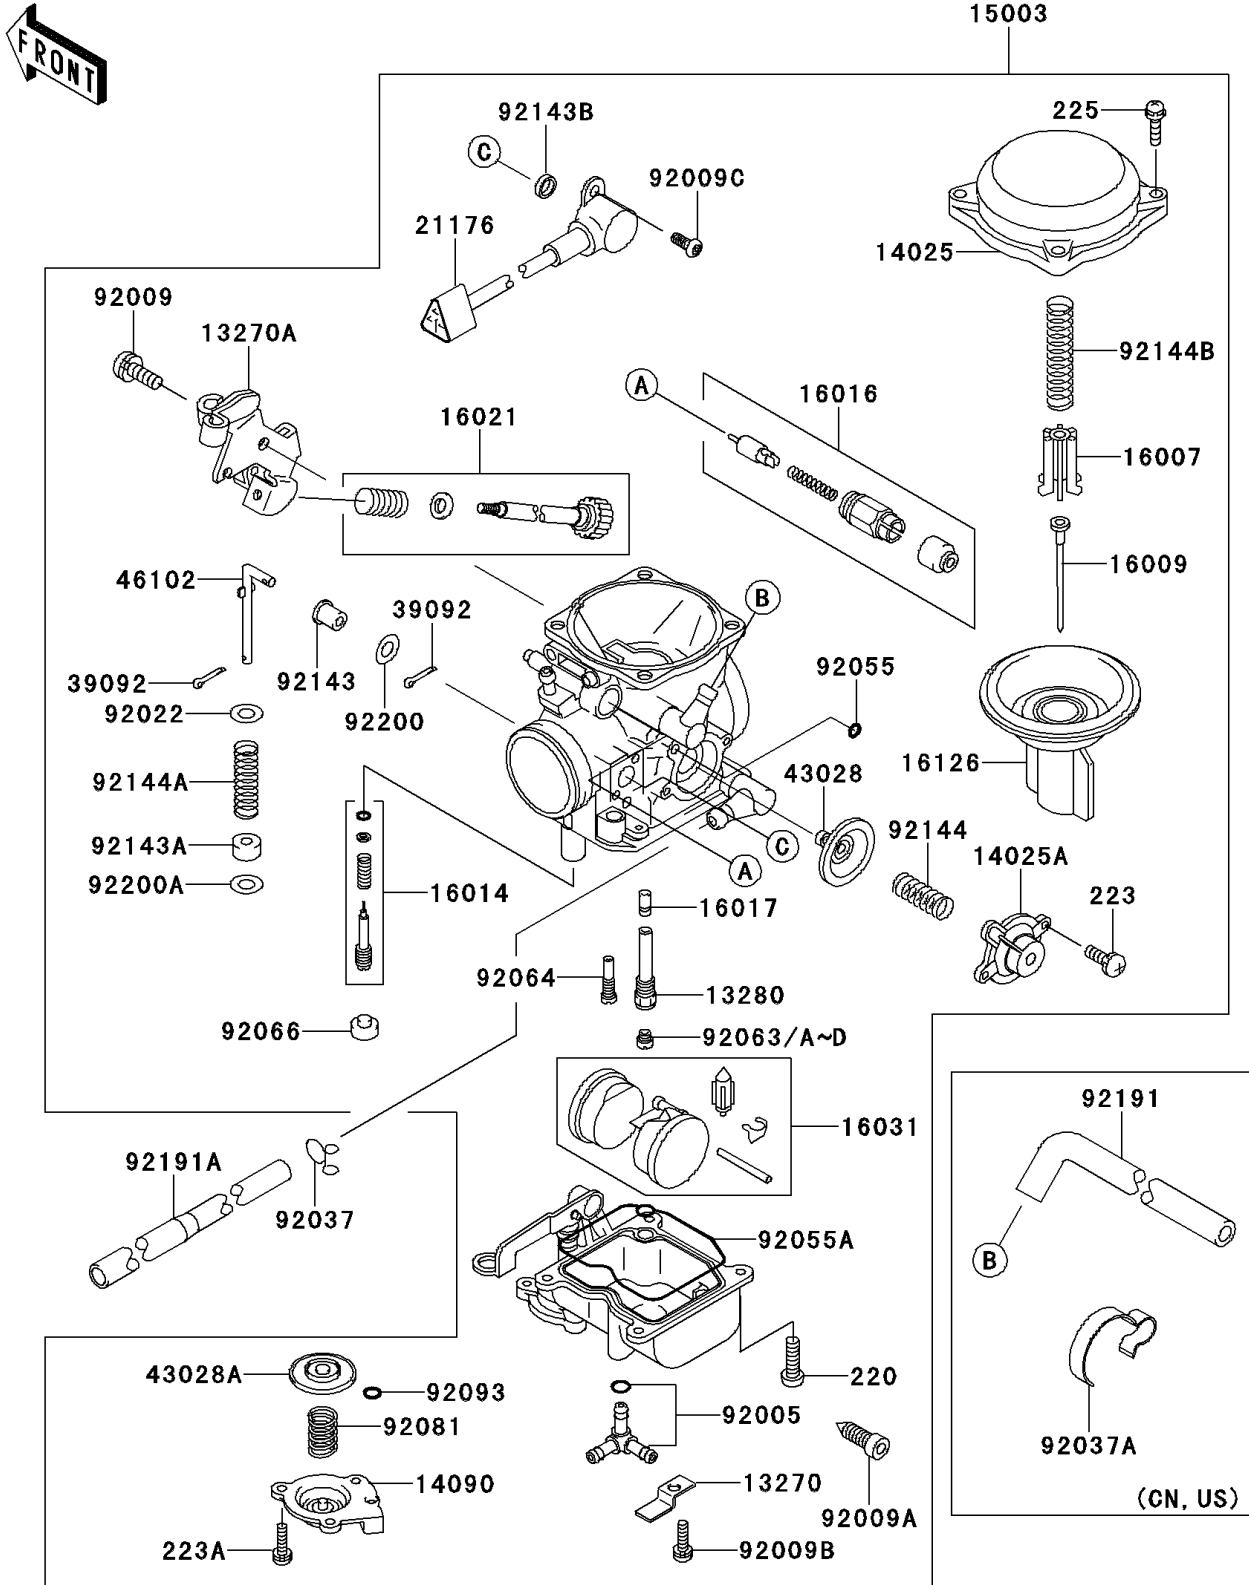

## 1999 Vulcan® 1500 Nomad™ PARTS LIST

Carburetor

ITEM NAME	PART NUMBER	QUANTITY
PLATE,FITTING STAY (Ref # 13270)	13270-1286	1
PLATE (Ref # 13270A)	13270-1513	1
HOLDER,NEEDLE JET (Ref # 13280)	13280-1100	1
COVER,MIXING CHAMBER (Ref # 14025)	14025-1890	1
COVER,AIR CUT VALVE (Ref # 14025A)	14025-1903	1
COVER,ACCELERATOR (Ref # 14090)	14090-1635	1
CARBURETOR-ASSY (Ref # 15003)	15003-1432	1
SEAT-SPRING,DIAPHRAGM VALVE (Ref # 16007)	16007-1113	1
NEEDLE-JET,N2PY (Ref # 16009)	16009-1941	1
SCREW-PILOT AIR (Ref # 16014)	16014-1082	1
PLUNGER (Ref # 16016)	16016-1087	1
JET-NEEDLE,01B38 (Ref # 16017)	16017-1276	1
SCREW-THROTTLE STOP (Ref # 16021)	16021-1219	1
FLOAT (Ref # 16031)	16031-1090	1
VALVE,VACUUM (Ref # 16126)	16126-1325	1
SENSOR (Ref # 21176)	21176-1078	1
PIN-HAIR (Ref # 39092)	39092-1058	1
DIAPHRAGM,5.9MM,AIR CUT VALVE (Ref # 43028)	43028-1053	1
DIAPHRAGM (Ref # 43028A)	43028-1077	1
ROD,ACCELERATOR PUMP (Ref # 46102)	46102-1400	1
FITTING (Ref # 92005)	92005-1350	1
SCREW,5X10 (Ref # 92009)	92009-1365	1
SCREW,DRAIN,M6X0.75 (Ref # 92009A)	92009-1551	1
SCREW,4X8 (Ref # 92009B)	92009-1704	1
SCREW (Ref # 92009C)	92009-1781	1
WASHER,PLAIN,STOP SPRING (Ref # 92022)	92022-1480	1
CLAMP,TUBE (Ref # 92037)	92037-1531	1
RING-O (Ref # 92055)	92055-1245	1
RING-O,FLOAT CHAMBER (Ref # 92055A)	92055-1518	1