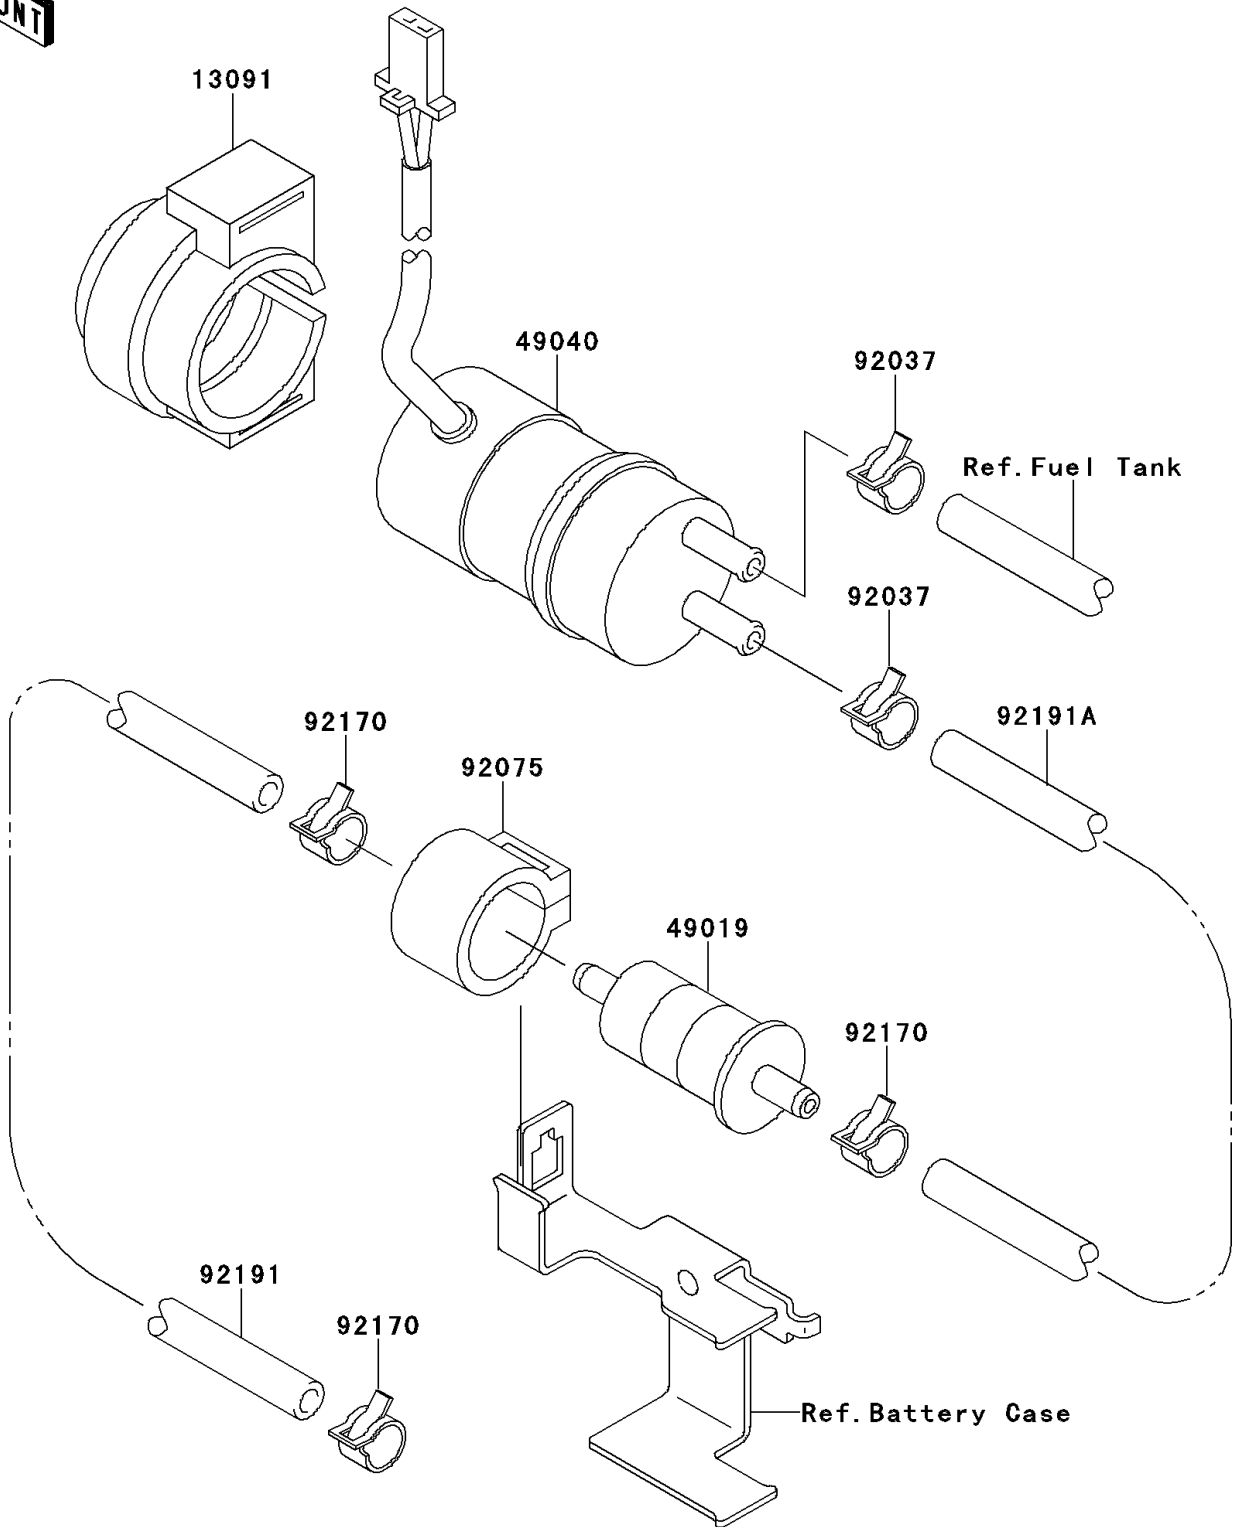

1999 Vulcan® 1500 Nomad™ PARTS DIAGRAM

Fuel Pump

E1520

1999 Vulcan® 1500 Nomad™ PARTS LIST

Fuel Pump

ITEM NAME	PART NUMBER	QUANTITY
HOLDER (Ref # 13091)	13091-1512	1
FILTER-FUEL (Ref # 49019)	49019-1055	1
PUMP-FUEL (Ref # 49040)	49040-1063	1
CLAMP,TUBE (Ref # 92037)	92037-1505	1
DAMPER,FUEL FILTER (Ref # 92075)	92075-1853	1
CLAMP (Ref # 92170)	92170-1492	1
TUBE,FUEL TAP-FILTER (Ref # 92191)	92191-1055	1
TUBE,FILTER-PUMP (Ref # 92191A)	92191-1058	1