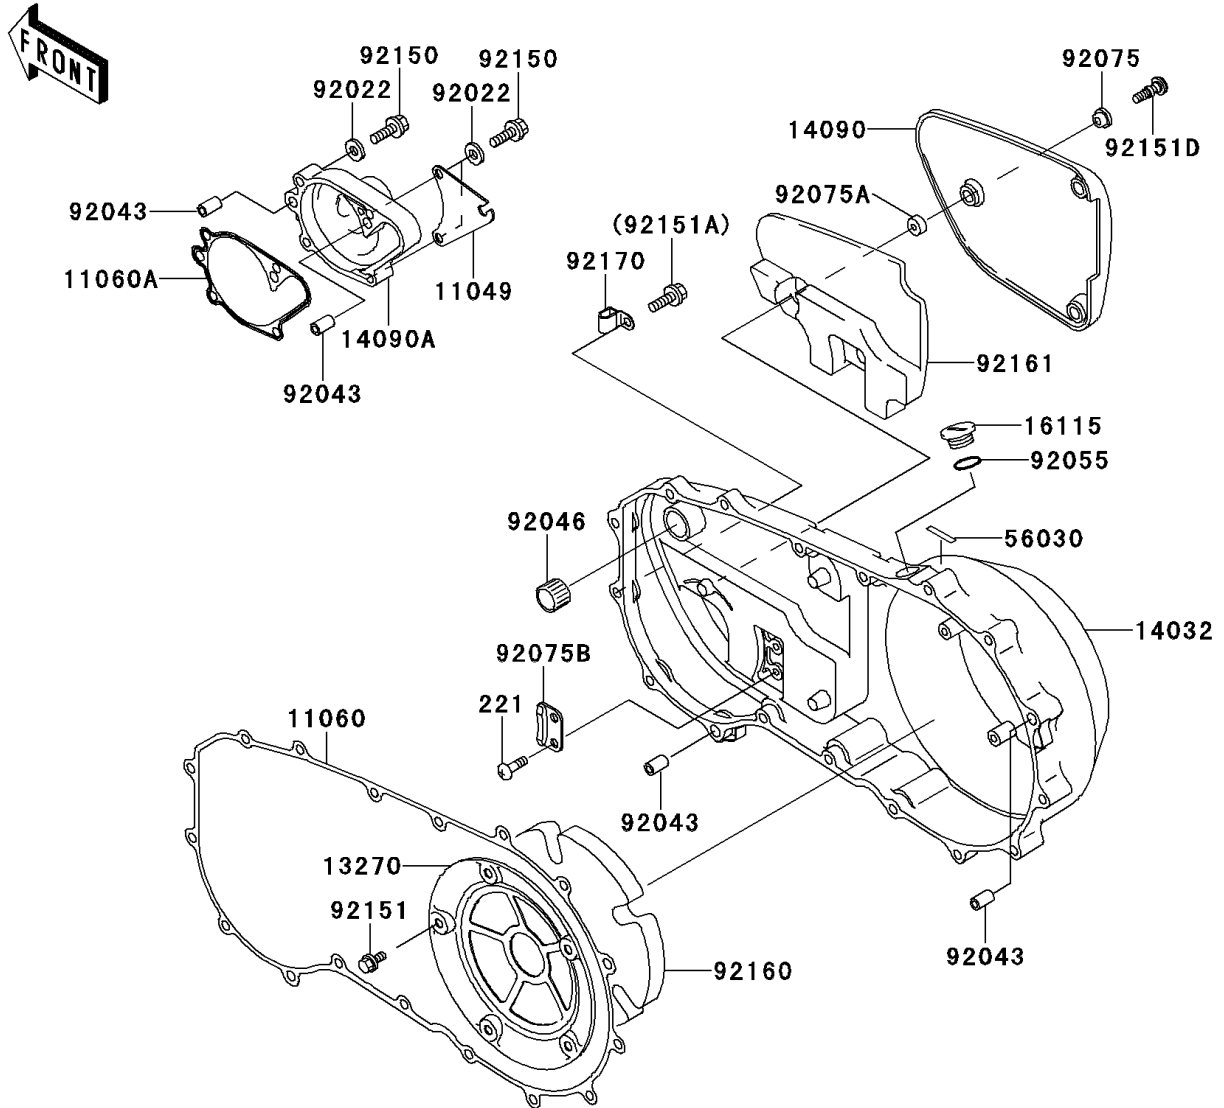

1999 Vulcan® 1500 Nomad™ PARTS DIAGRAM

Right Engine Cover(s)(VN1500-G1)

E1436

1999 Vulcan® 1500 Nomad™ PARTS LIST

Right Engine Cover(s)(VN1500-G1)

ITEM NAME	PART NUMBER	QUANTITY
SCREW-CSK-CROS,6X12 (Ref # 221)	221B0612	1
BRACKET (Ref # 11049)	11049-1789	1
GASKET,CLUTCH COVER (Ref # 11060)	11060-1121	1
GASKET,WATER PUMP COVER (Ref # 11060A)	11060-1124	1
PLATE (Ref # 13270)	13270-1592	1
COVER-CLUTCH (Ref # 14032)	14032-1435	1
COVER,CLUTCH OUTER (Ref # 14090)	14090-1678	1
COVER,WATER PUMP (Ref # 14090A)	14090-1932	1
CAP-OIL FILLER (Ref # 16115)	16115-1063	1
LABEL,OIL CAPACITY (Ref # 56030)	56030-1184	1
WASHER,6.1X12X1 (Ref # 92022)	92022-077	1
PIN,6.2X8X14 (Ref # 92043)	92043-1263	1
BEARING-NEEDLE,HK1212 (Ref # 92046)	92046-1163	1
RING-O,31.7X2.4 (Ref # 92055)	92055-049	1
DAMPER (Ref # 92075)	92075-1855	1
DAMPER (Ref # 92075A)	92075-1856	1
DAMPER (Ref # 92075B)	92075-1905	1
BOLT,6X30 (Ref # 92150)	92150-1021	1
BOLT,6X10 (Ref # 92151)	92151-1064	1
BOLT,6X25 (Ref # 92151A)	92151-1130	1
BOLT,6X30 (Ref # 92151B)	92151-1134	1
BOLT,6X35 (Ref # 92151C)	92151-1135	1
BOLT,L=22.5 (Ref # 92151D)	92151-1273	1
DAMPER (Ref # 92160)	92160-1716	1
DAMPER,DRAIN (Ref # 92161)	92161-1139	1
CLAMP,METER HARNESS (Ref # 92170)	92170-1804	1