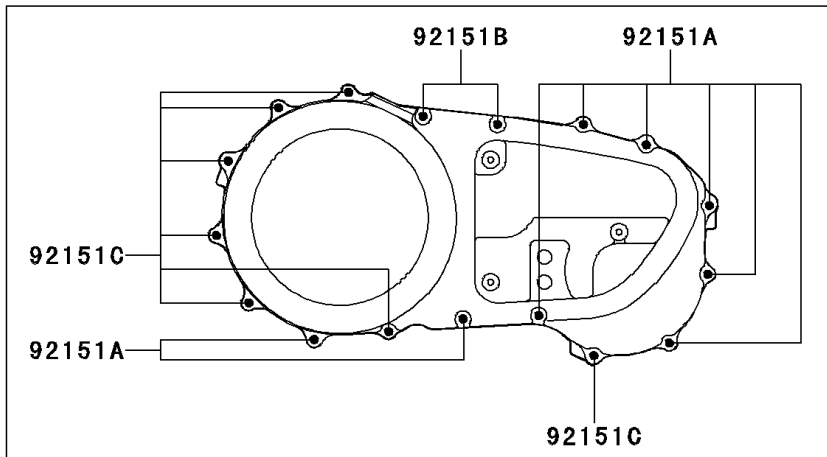

1999 Vulcan® 1500 Nomad™ PARTS DIAGRAM

Right Engine Cover(s)(VN1500-G1)

E1436

1999 Vulcan® 1500 Nomad™ PARTS LIST

Right Engine Cover(s)(VN1500-G1)

ITEM NAME	PART NUMBER	QUANTITY
SCREW-CSK-CROS,6X12 (Ref # 221)	221B0612	1
BRACKET (Ref # 11049)	11049-1789	1
GASKET,CLUTCH COVER (Ref # 11060)	11060-1121	1
GASKET,WATER PUMP COVER (Ref # 11060A)	11060-1124	1
PLATE (Ref # 13270)	13270-1592	1
COVER-CLUTCH (Ref # 14032)	14032-1435	1
COVER,CLUTCH OUTER (Ref # 14090)	14090-1678	1
COVER,WATER PUMP (Ref # 14090A)	14090-1932	1
CAP-OIL FILLER (Ref # 16115)	16115-1063	1
LABEL,OIL CAPACITY (Ref # 56030)	56030-1184	1
WASHER,6.1X12X1 (Ref # 92022)	92022-077	1
PIN,6.2X8X14 (Ref # 92043)	92043-1263	1
BEARING-NEEDLE,HK1212 (Ref # 92046)	92046-1163	1
RING-O,31.7X2.4 (Ref # 92055)	92055-049	1
DAMPER (Ref # 92075)	92075-1855	1
DAMPER (Ref # 92075A)	92075-1856	1
DAMPER (Ref # 92075B)	92075-1905	1
BOLT,6X30 (Ref # 92150)	92150-1021	1
BOLT,6X10 (Ref # 92151)	92151-1064	1
BOLT,6X25 (Ref # 92151A)	92151-1130	1
BOLT,6X30 (Ref # 92151B)	92151-1134	1
BOLT,6X35 (Ref # 92151C)	92151-1135	1
BOLT,L=22.5 (Ref # 92151D)	92151-1273	1
DAMPER (Ref # 92160)	92160-1716	1
DAMPER,DRAIN (Ref # 92161)	92161-1139	1
CLAMP,METER HARNESS (Ref # 92170)	92170-1804	1