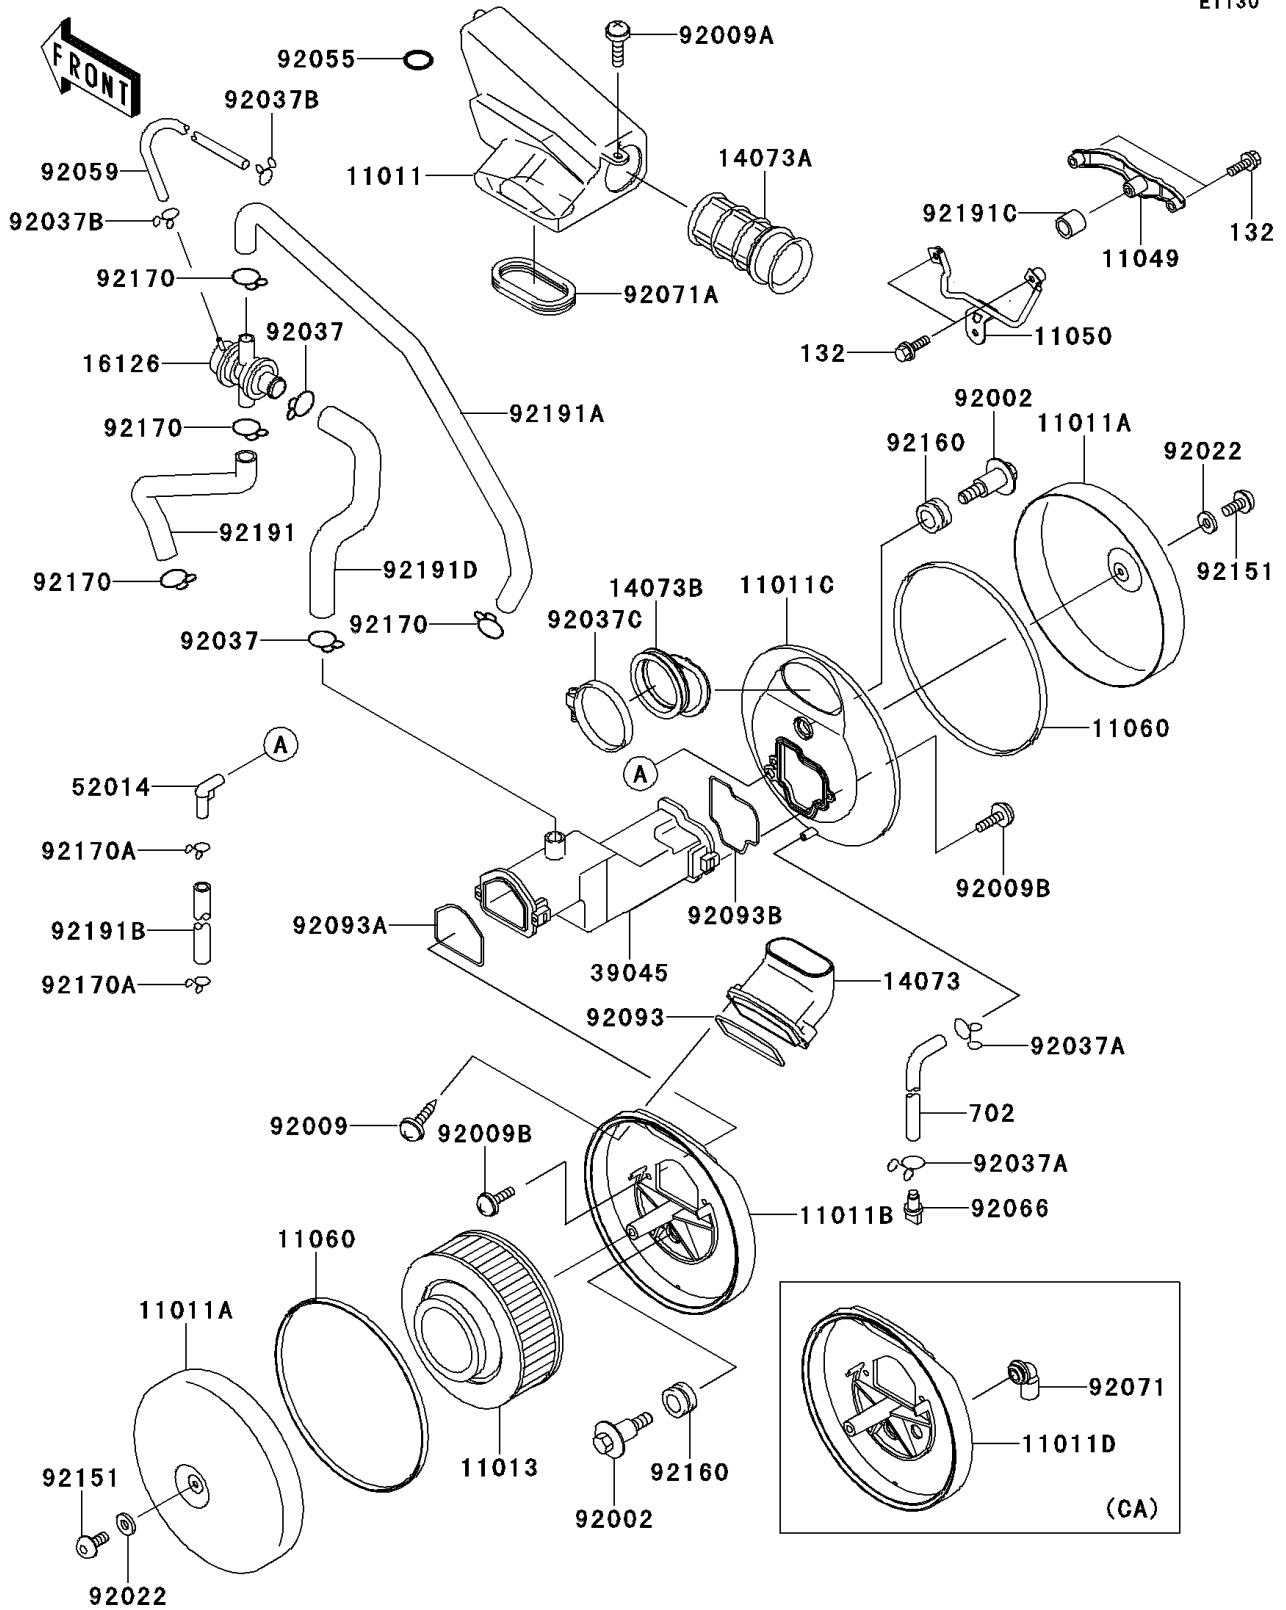

1999 Vulcan® 1500 Nomad™ PARTS DIAGRAM

Air Cleaner

E1130