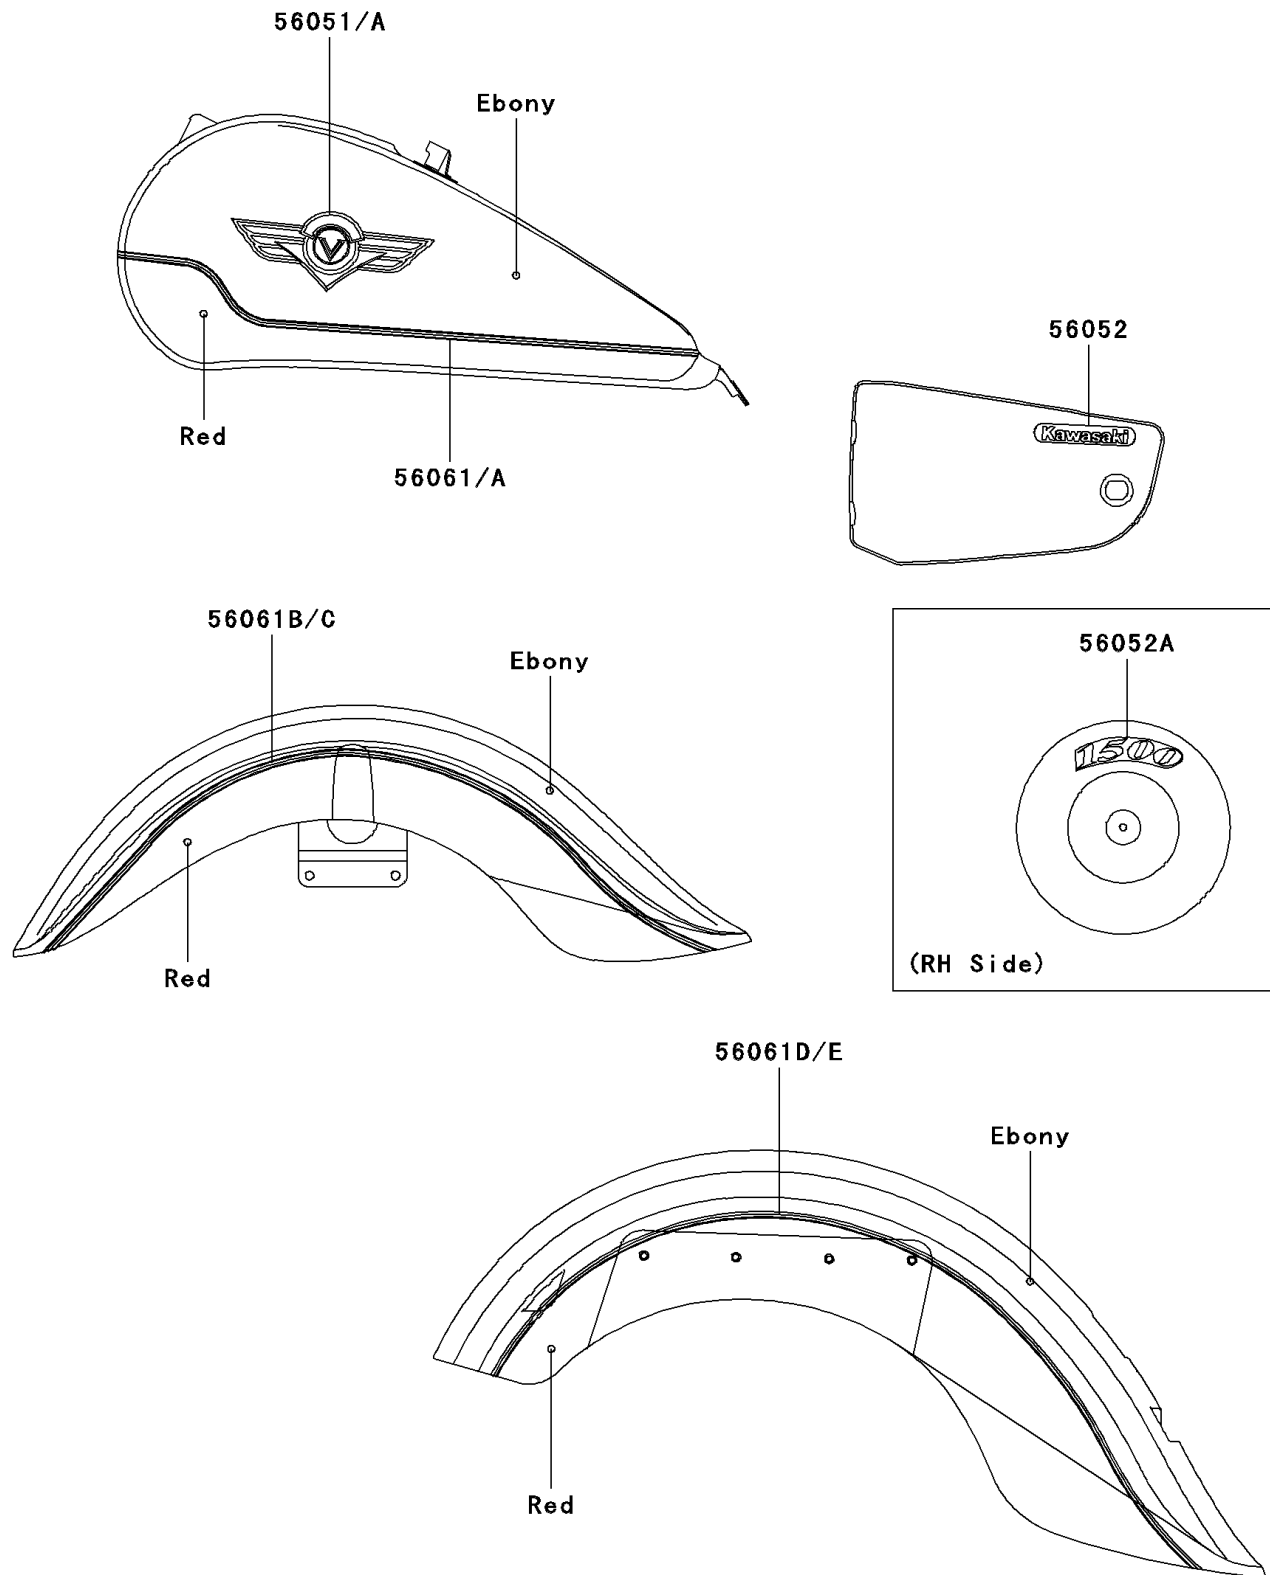

2004 Vulcan® 1500 Classic PARTS DIAGRAM

Decals(Red/Ebony)

F2861A

2004 Vulcan® 1500 Classic PARTS LIST

Decals(Red/Ebony)

ITEM NAME	PART NUMBER	QUANTITY
MARK,FUEL TANK,LH (Ref # 56051)	56051-1455	1
MARK,FUEL TANK,RH (Ref # 56051A)	56051-1456	1
MARK,SIDE COVER,KAWASAKI (Ref # 56052)	56052-1533	1
MARK,AIR CLEANER COVER,RH,1500 (Ref # 56052A)	56052-1545	1
PATTERN,FUEL TANK,LH (Ref # 56061)	56061-1689	1
PATTERN,FUEL TANK,RH (Ref # 56061A)	56061-1690	1
PATTERN,FR FENDER,LH (Ref # 56061B)	56061-1691	1
PATTERN,FR FENDER,RH (Ref # 56061C)	56061-1692	1
PATTERN,RR FENDER,LH (Ref # 56061D)	56061-1693	1
PATTERN,RR FENDER,RH (Ref # 56061E)	56061-1694	1