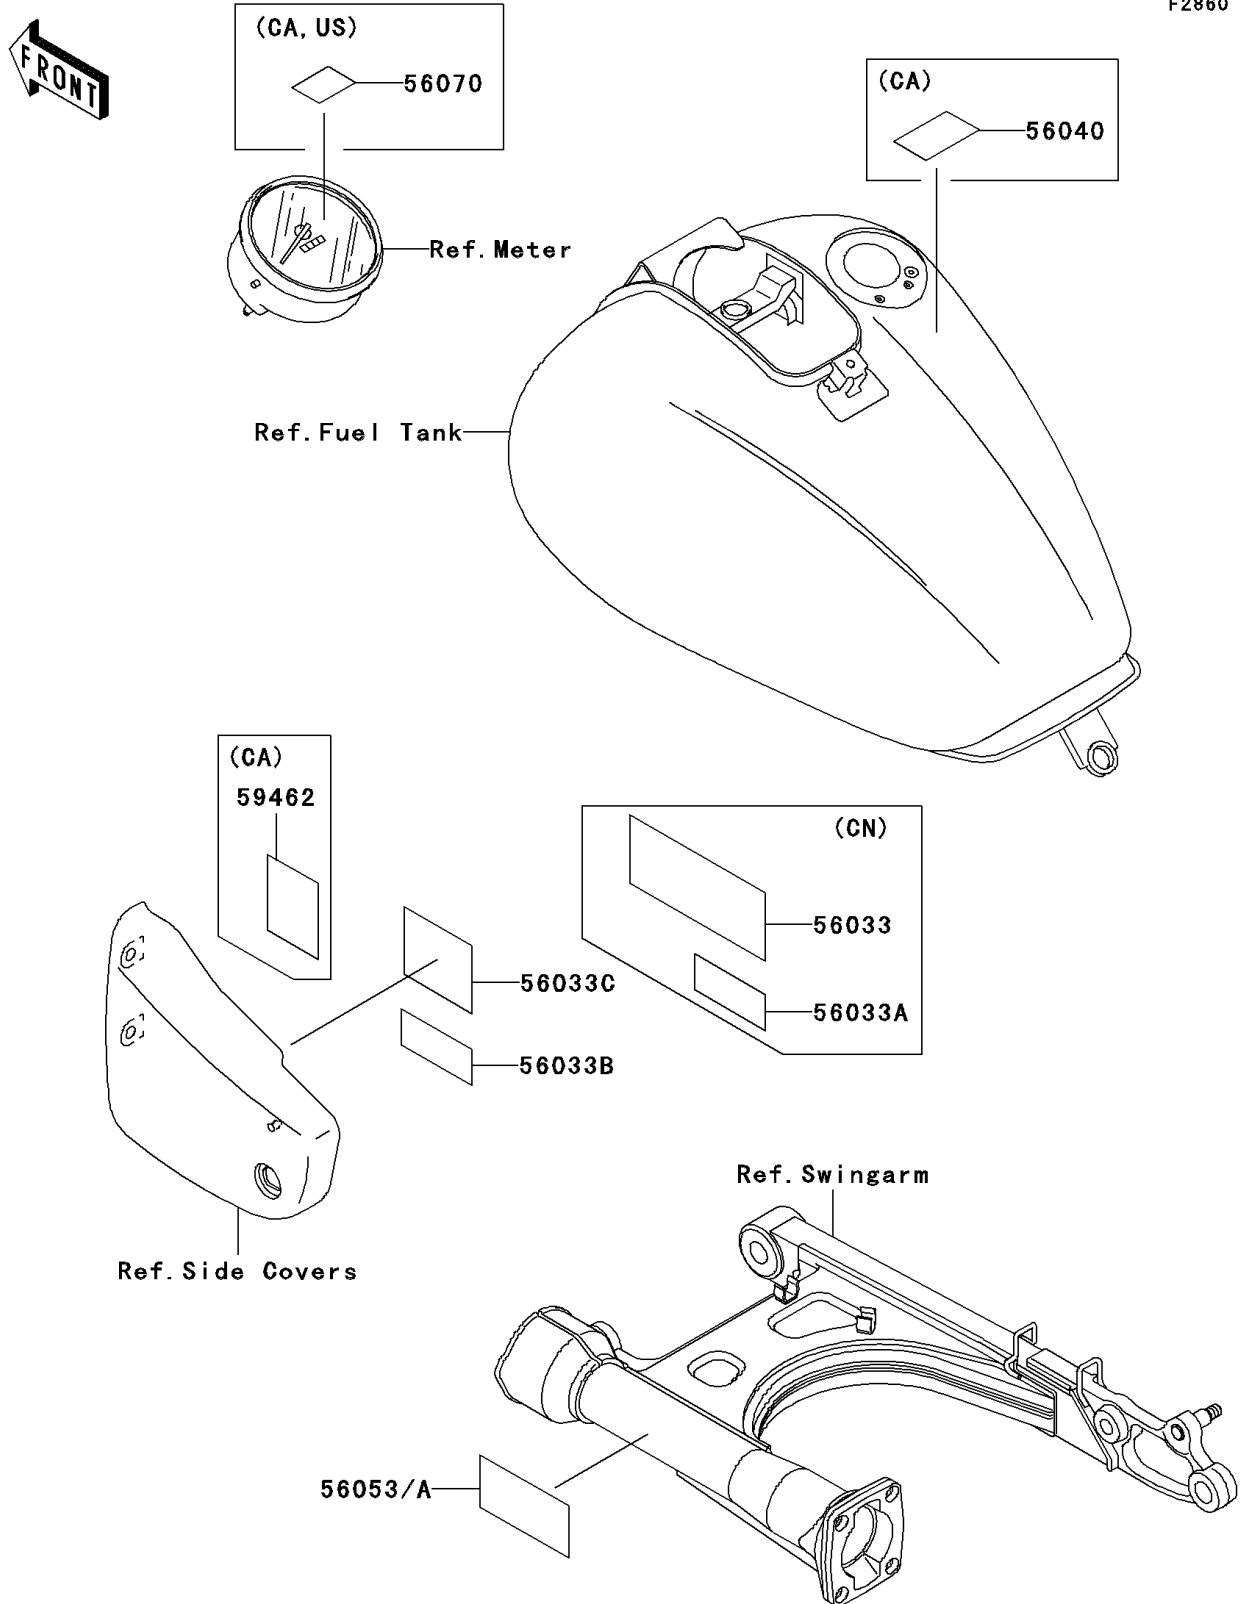

2004 Vulcan® 1500 Classic PARTS DIAGRAM

Labels

F2860

2004 Vulcan® 1500 Classic PARTS LIST

Labels

ITEM NAME	PART NUMBER	QUANTITY
LABEL-MANUAL,DAILY SAFETY (Ref # 56033)	56033-1117	1
LABEL-MANUAL,OIL&OIL FILTER (Ref # 56033A)	56033-1262	1
LABEL-MANUAL,OIL&OIL FILTER (Ref # 56033B)	56033-1331	1
LABEL-MANUAL,DAILY SAFETY (Ref # 56033C)	56033-1337	1
LABEL-WARNING,EVAPO (Ref # 56040)	56040-1121	1
LABEL-SPECIFICATION,TIRE&LOAD (Ref # 56053)	56053-1066	1
LABEL-SPECIFICATION,TIRE&LOAD (Ref # 56053A)	56053-1092	1
LABEL-WARNING,BREAK IN CAUTION (Ref # 56070)	56070-1177	1
LABEL-CERTIFICATION,EVPO ROUT (Ref # 59462)	59462-1894	1