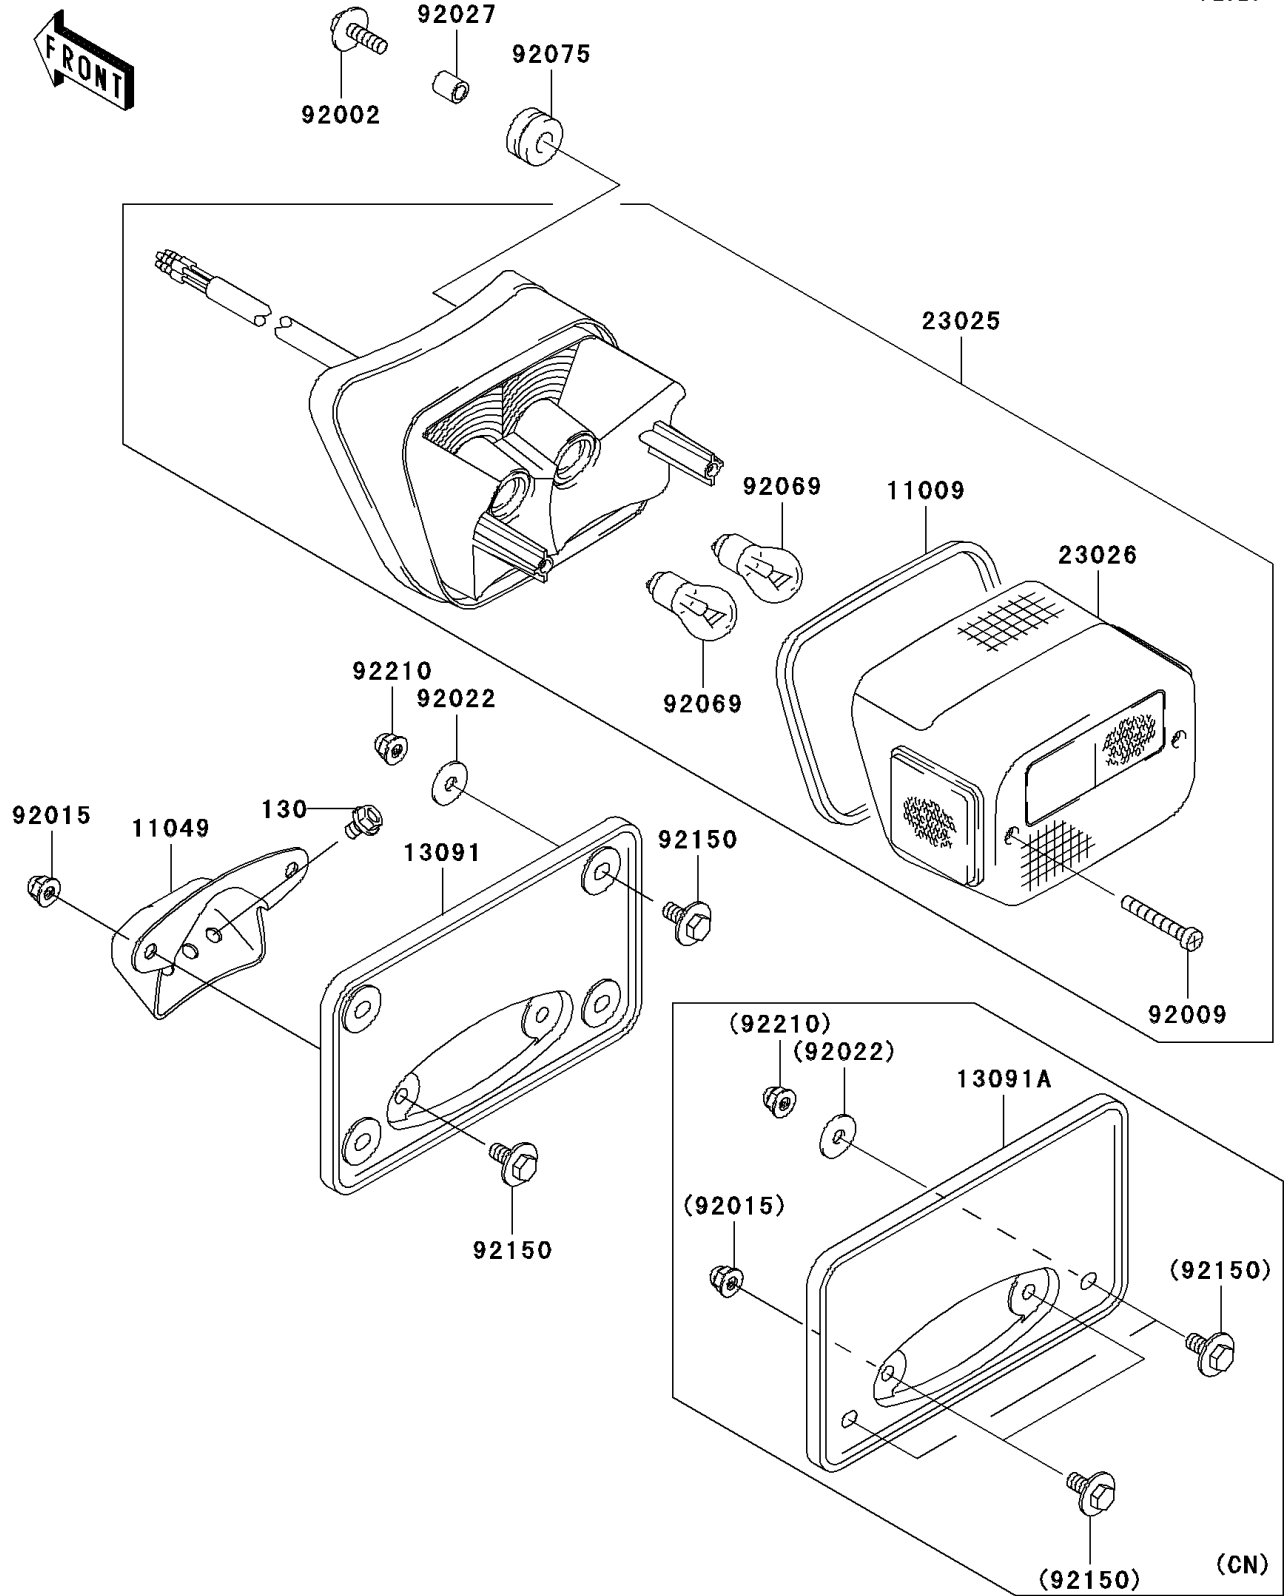

2004 Vulcan® 1500 Classic PARTS DIAGRAM

Taillight(s)

F2720

2004 Vulcan® 1500 Classic PARTS LIST

Taillight(s)

ITEM NAME	PART NUMBER	QUANTITY
BOLT-FLANGED,6X10 (Ref # 130)	130V0610	1
GASKET,TAIL LAMP LENS (Ref # 11009)	11009-1660	1
BRACKET,LICENSE PLATE (Ref # 11049)	11049-1604	1
LAMP-TAIL (Ref # 23025)	23025-1295	1
LENS,TAIL LAMP (Ref # 23026)	23026-1087	1
BOLT,6X22 (Ref # 92002)	92002-1262	1
SCREW,TAPPING,4X20 (Ref # 92009)	92009-1378	1
NUT,CAP,6MM (Ref # 92015)	92015-1385	1
COLLAR,6.8X10X12 (Ref # 92027)	92027-162	1
BULB,12V 21/5W (Ref # 92069)	92069-063	1
DAMPER (Ref # 92075)	92075-209	1
HOLDER,LICENSE PLATE (Ref # 13091)	13091-1500	1
HOLDER,LICENSE PLATE (Ref # 13091A)	13091-1952	1
WASHER,6.5X20X1.6,BLACK (Ref # 92022)	92022-1346	2
BOLT,6X14 (Ref # 92150)	92150-1133	2
NUT,CAP,6MM (Ref # 92210)	92210-0003	2