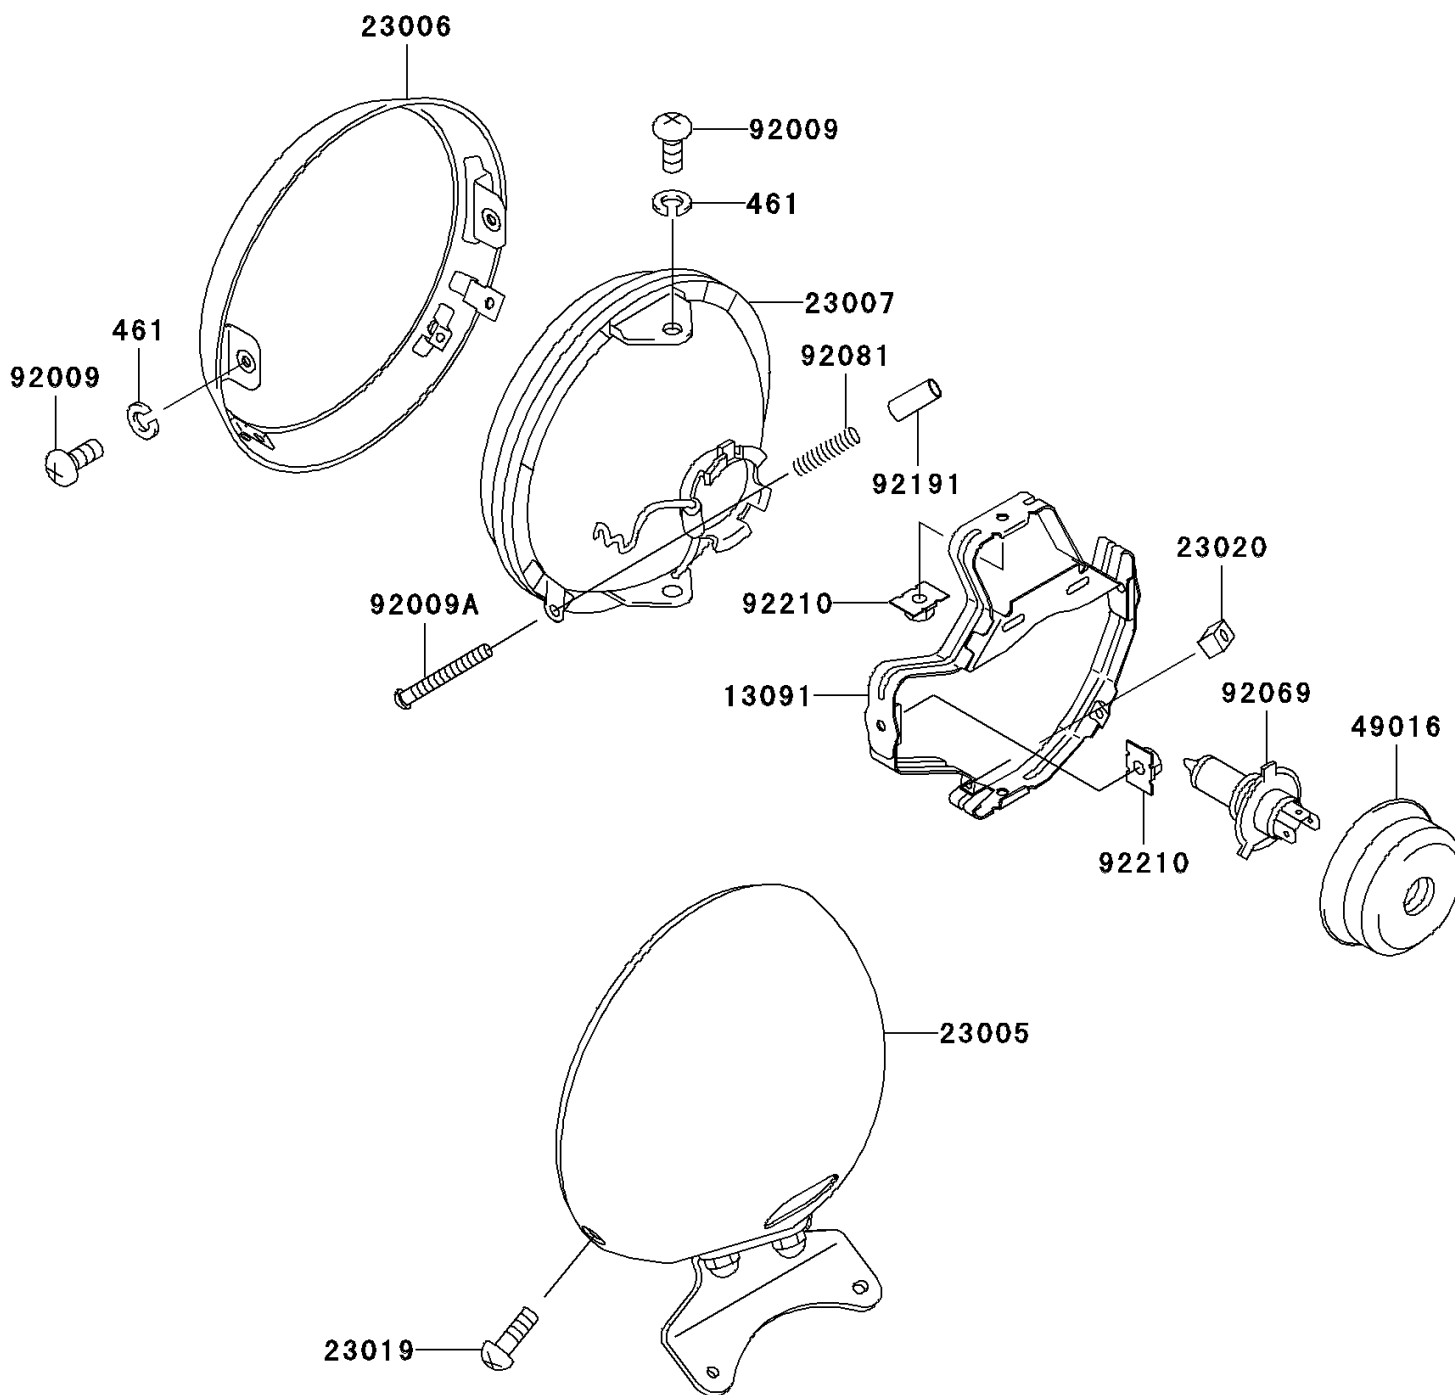

2004 Vulcan® 1500 Classic PARTS DIAGRAM

Headlight(s)

F2710

2004 Vulcan® 1500 Classic PARTS LIST

Headlight(s)

ITEM NAME	PART NUMBER	QUANTITY
WASHER-SPRING,5MM (Ref # 461)	461F0500	1
HOLDER,HEAD LAMP (Ref # 13091)	13091-1948	1
BODY-COMP-HEAD LAMP (Ref # 23005)	23005-1152	1
RIM-LAMP (Ref # 23006)	23006-1071	1
LENS-COMP,HEAD LAMP (Ref # 23007)	23007-1338	1
SCREW,SPECIAL,5X14 (Ref # 23019)	23019-024	1
NUT,4MM,FOCUS ADJUST (Ref # 23020)	23020-018	1
COVER-SEAL,HEAD LAMP (Ref # 49016)	49016-1046	1
SCREW,5X12 (Ref # 92009)	92009-1296	1
SCREW,FOCUS ADJUST,4X60 (Ref # 92009A)	92009-1816	1
BULB,12V 60/55W,H4 (Ref # 92069)	92069-1002	1
SPRING,HEAD LAMP LENS (Ref # 92081)	92081-1103	1
TUBE,3.5X5.5X19 (Ref # 92191)	92191-1217	1
NUT,SPECIAL,5MM (Ref # 92210)	92210-1060	1