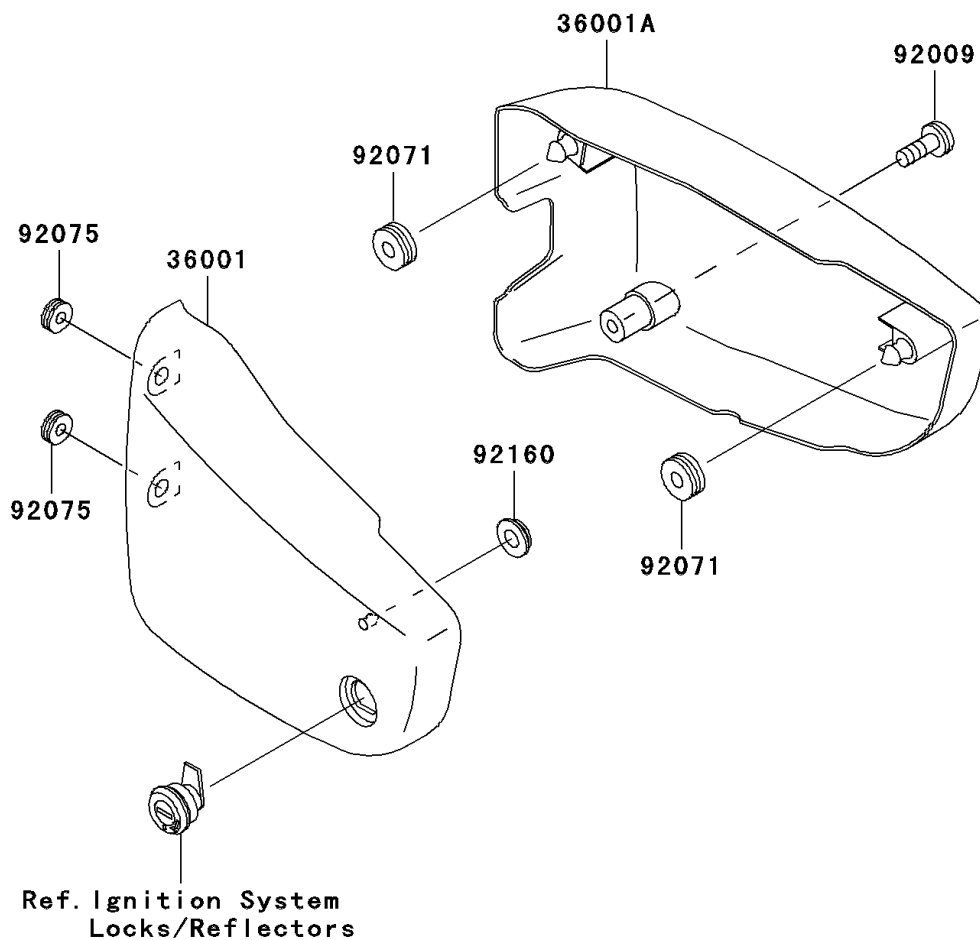

2004 Vulcan® 1500 Classic PARTS DIAGRAM

Side Covers

F2611

WOD

2004 Vulcan® 1500 Classic PARTS LIST

Side Covers

ITEM NAME	PART NUMBER	QUANTITY
COVER-SIDE,LH,EBONY (Ref # 36001)	36001-1645-H8	1
COVER-SIDE,RH,EBONY (Ref # 36001A)	36001-1646-H8	1
SCREW,6X35 (Ref # 92009)	92009-1874	1
GROMMET (Ref # 92071)	92071-1131	1
DAMPER (Ref # 92075)	92075-1629	1
DAMPER (Ref # 92160)	92160-1944	1