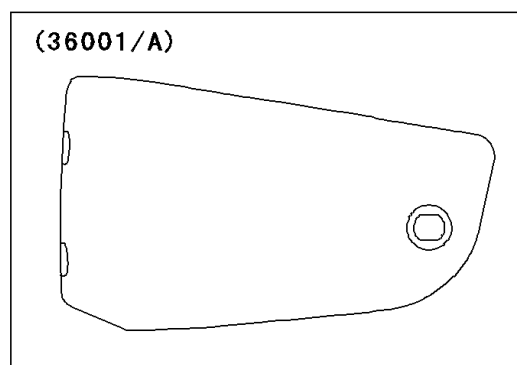

2004 Vulcan® 1500 Classic PARTS DIAGRAM

Side Covers

F2611

WOD

2004 Vulcan® 1500 Classic PARTS LIST

Side Covers

ITEM NAME	PART NUMBER	QUANTITY
COVER-SIDE,LH,EBONY (Ref # 36001)	36001-1645-H8	1
COVER-SIDE,RH,EBONY (Ref # 36001A)	36001-1646-H8	1
SCREW,6X35 (Ref # 92009)	92009-1874	1
GROMMET (Ref # 92071)	92071-1131	1
DAMPER (Ref # 92075)	92075-1629	1
DAMPER (Ref # 92160)	92160-1944	1