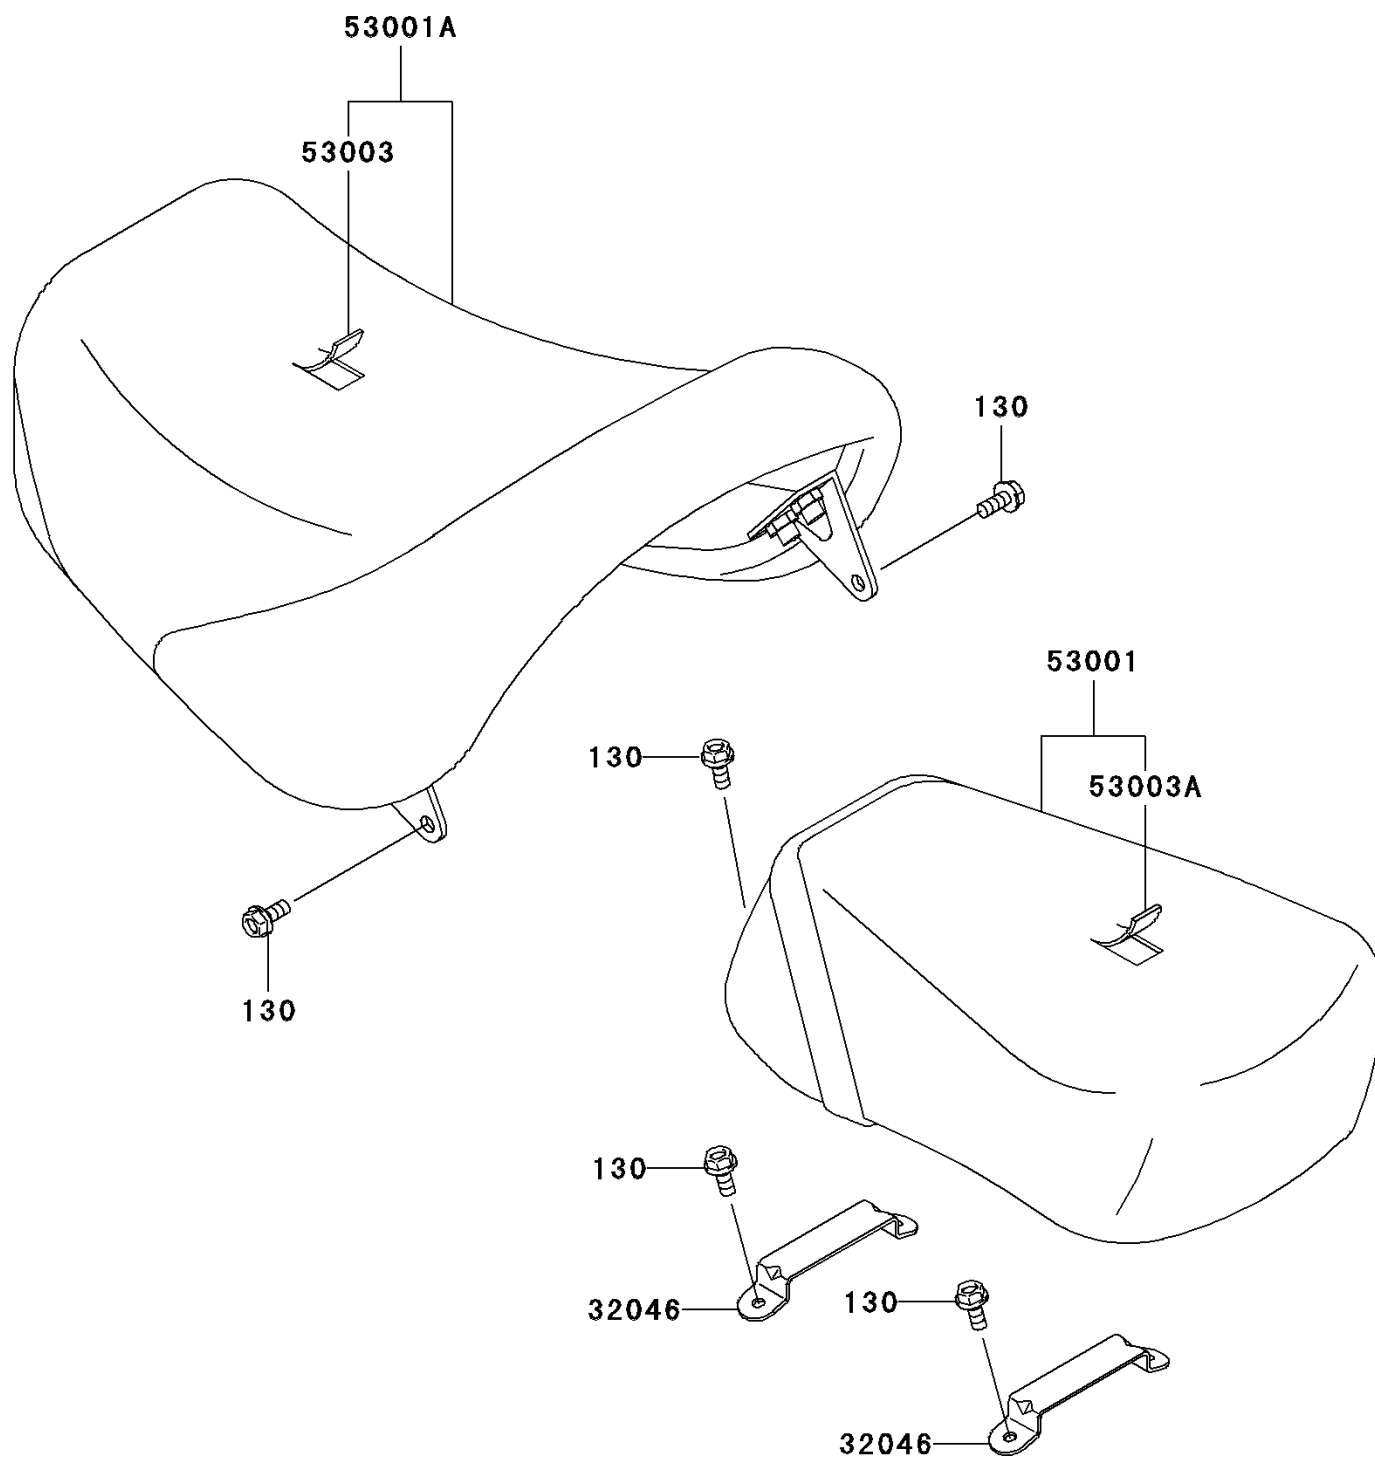

2004 Vulcan® 1500 Classic PARTS DIAGRAM

Seat

F2510

2004 Vulcan® 1500 Classic PARTS LIST

Seat

ITEM NAME	PART NUMBER	QUANTITY
BOLT-FLANGED,6X14,BLACK (Ref # 130)	130J0614	1
BRACKET-SEAT,RR (Ref # 32046)	32046-1412	1
SEAT-ASSY,RR,W/BAND,BLACK (Ref # 53001)	53001-1841-MA	1
SEAT-ASSY,FR,BLACK (Ref # 53001A)	53001-1881-MA	1
LEATHER,FRONT SAET,BLACK (Ref # 53003)	53003-1388-MA	1
LEATHER,REAR SEAT,BLACK (Ref # 53003A)	53003-1389-MA	1