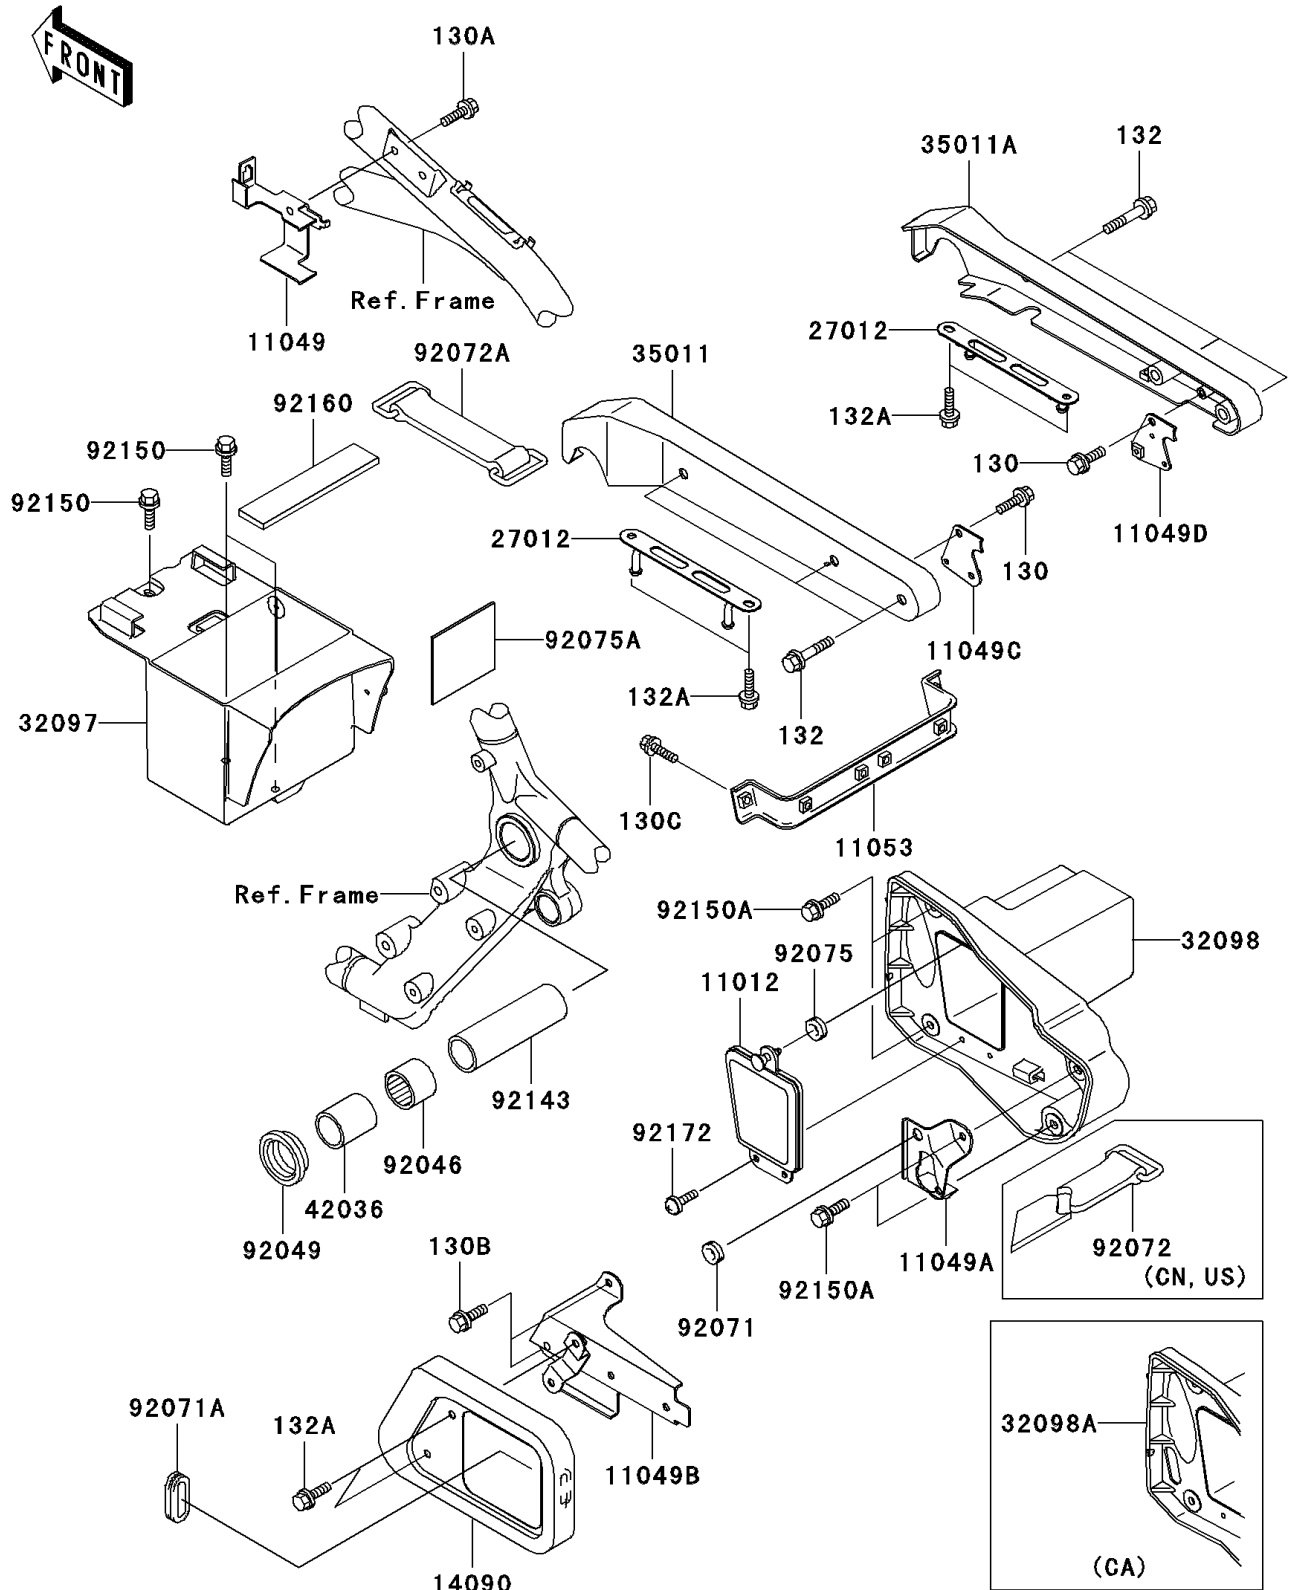

2004 Vulcan® 1500 Classic PARTS DIAGRAM

Frame Fittings

F2131

2004 Vulcan® 1500 Classic PARTS LIST

Frame Fittings

ITEM NAME	PART NUMBER	QUANTITY
BOLT-FLANGED,6X12 (Ref # 130)	130H0612	1
BOLT-FLANGED (Ref # 130A)	130J0610	1
BOLT-FLANGED (Ref # 130B)	130J0612	1
BOLT-FLANGED,6X16,BLACK (Ref # 130C)	130J0616	1
BOLT-FLANGED-SMALL,8X45 (Ref # 132)	132E0845	1
BOLT-FLANGED-SMALL (Ref # 132A)	132J0612	1
CAP,TOOL CASE (Ref # 11012)	11012-1956	1
BRACKET,FUEL PUMP (Ref # 11049)	11049-1599	1
BRACKET,LOCK (Ref # 11049A)	11049-1600	1
BRACKET,REGULATOR (Ref # 11049B)	11049-1607	1
BRACKET,HELMET LOCK,LH (Ref # 11049C)	11049-1624	1
BRACKET,HELMET LOCK,RH (Ref # 11049D)	11049-1625	1
BRACKET,REGULATOR (Ref # 11053)	11053-0434	1
COVER,REGULATOR (Ref # 14090)	14090-1940	1
HOOK,BUNGEE CORD (Ref # 27012)	27012-1524	1
CASE-BATTERY (Ref # 32097)	32097-1161	1
STAY,REAR FENDER,LH (Ref # 35011)	35011-1868	1
STAY,REAR FENDER,RH (Ref # 35011A)	35011-1869	1
SLEEVE,L=45 (Ref # 42036)	42036-1330	1
BEARING-NEEDLE,BM2824 (Ref # 92046)	92046-1202	1
SEAL-OIL (Ref # 92049)	92049-1181	1
GROMMET (Ref # 92071)	92071-056	1
GROMMET (Ref # 92071A)	92071-1187	1
BAND (Ref # 92072A)	92072-1384	1
DAMPER (Ref # 92075)	92075-1629	1
DAMPER,BATTERY (Ref # 92075A)	92075-1864	1
COLLAR,20.2X27X90 (Ref # 92143)	92143-1878	1
BOLT,6X14 (Ref # 92150)	92150-1133	1
BOLT,6X16 (Ref # 92150A)	92150-1198	1

2004 Vulcan® 1500 Classic PARTS LIST

Frame Fittings

ITEM NAME	PART NUMBER	QUANTITY
DAMPER (Ref # 92160)	92160-1779	1
SCREW,TAPPING,5X14 (Ref # 92172)	92172-0006	1
CASE-TOOL (Ref # 32098)	32098-1109	1
CASE-TOOL (Ref # 32098A)	32098-1124	1
BAND,L=470 (Ref # 92072)	92072-1331	1