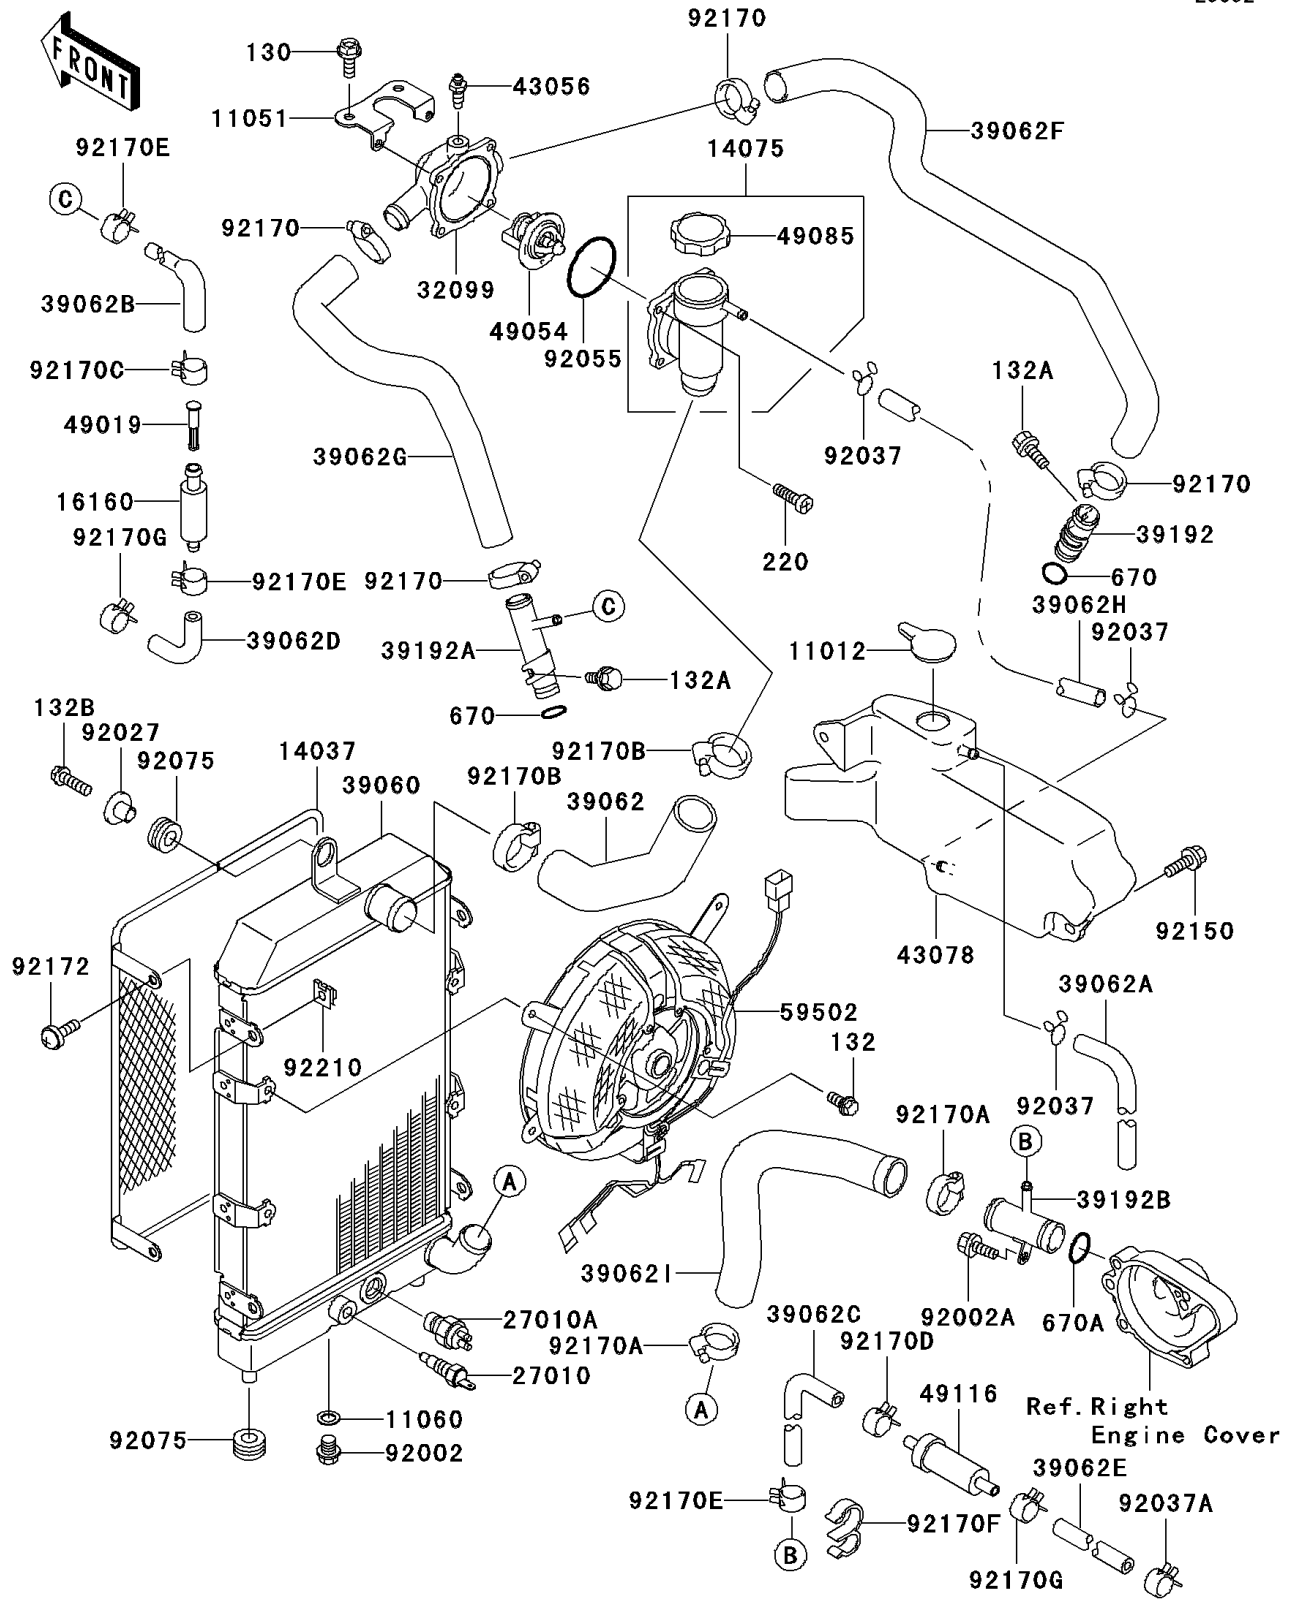

## 2004 Vulcan® 1500 Classic PARTS DIAGRAM

Radiator

E3032

## 2004 Vulcan® 1500 Classic PARTS LIST

## 2004 Vulcan® 1500 Classic PARTS LIST

Radiator

ITEM NAME	PART NUMBER	QUANTITY
FAN-ASSY (Ref # 59502)	59502-1127	1
BOLT,FLANGED,10X10 (Ref # 92002)	92002-1311	1
BOLT,6X12 (Ref # 92002A)	92002-1569	1
COLLAR,L=13.1,BLACK (Ref # 92027)	92027-1450	1
CLAMP,TUBE (Ref # 92037)	92037-147	1
CLAMP,TUBE (Ref # 92037A)	92037-1505	1
RING-O,53.5X2.6 (Ref # 92055)	92055-112	1
DAMPER (Ref # 92075)	92075-1690	1
BOLT,6X14 (Ref # 92150)	92150-1392	1
CLAMP,COOLING HOSE (Ref # 92170)	92170-1032	1
CLAMP,COOLING HOSE (Ref # 92170A)	92170-1034	1
BOLT-FLANGED,6X16,BLACK (Ref # 130)	130J0616	1
BOLT-FLANGED-SMALL,6X10 (Ref # 132)	132J0610	1
BOLT-FLANGED-SMALL (Ref # 132A)	132J0612	1
BOLT-FLANGED-SMALL (Ref # 132B)	132J0620	1
SCREW-PAN-CROS,5X14 (Ref # 220)	220D0514	1
O RING,14MM (Ref # 670)	670B2014	1
O RING,18MM (Ref # 670A)	670B2018	1
CLAMP,COOLING HOSE (Ref # 92170B)	92170-1035	1
CLAMP (Ref # 92170C)	92170-1118	1
CLAMP (Ref # 92170D)	92170-1492	1
CLAMP (Ref # 92170E)	92170-1493	1
CLAMP (Ref # 92170F)	92170-1884	1
CLAMP (Ref # 92170G)	92170-2043	1
SCREW,6X10 (Ref # 92172)	92172-0005	1
NUT (Ref # 92210)	92210-1125	1