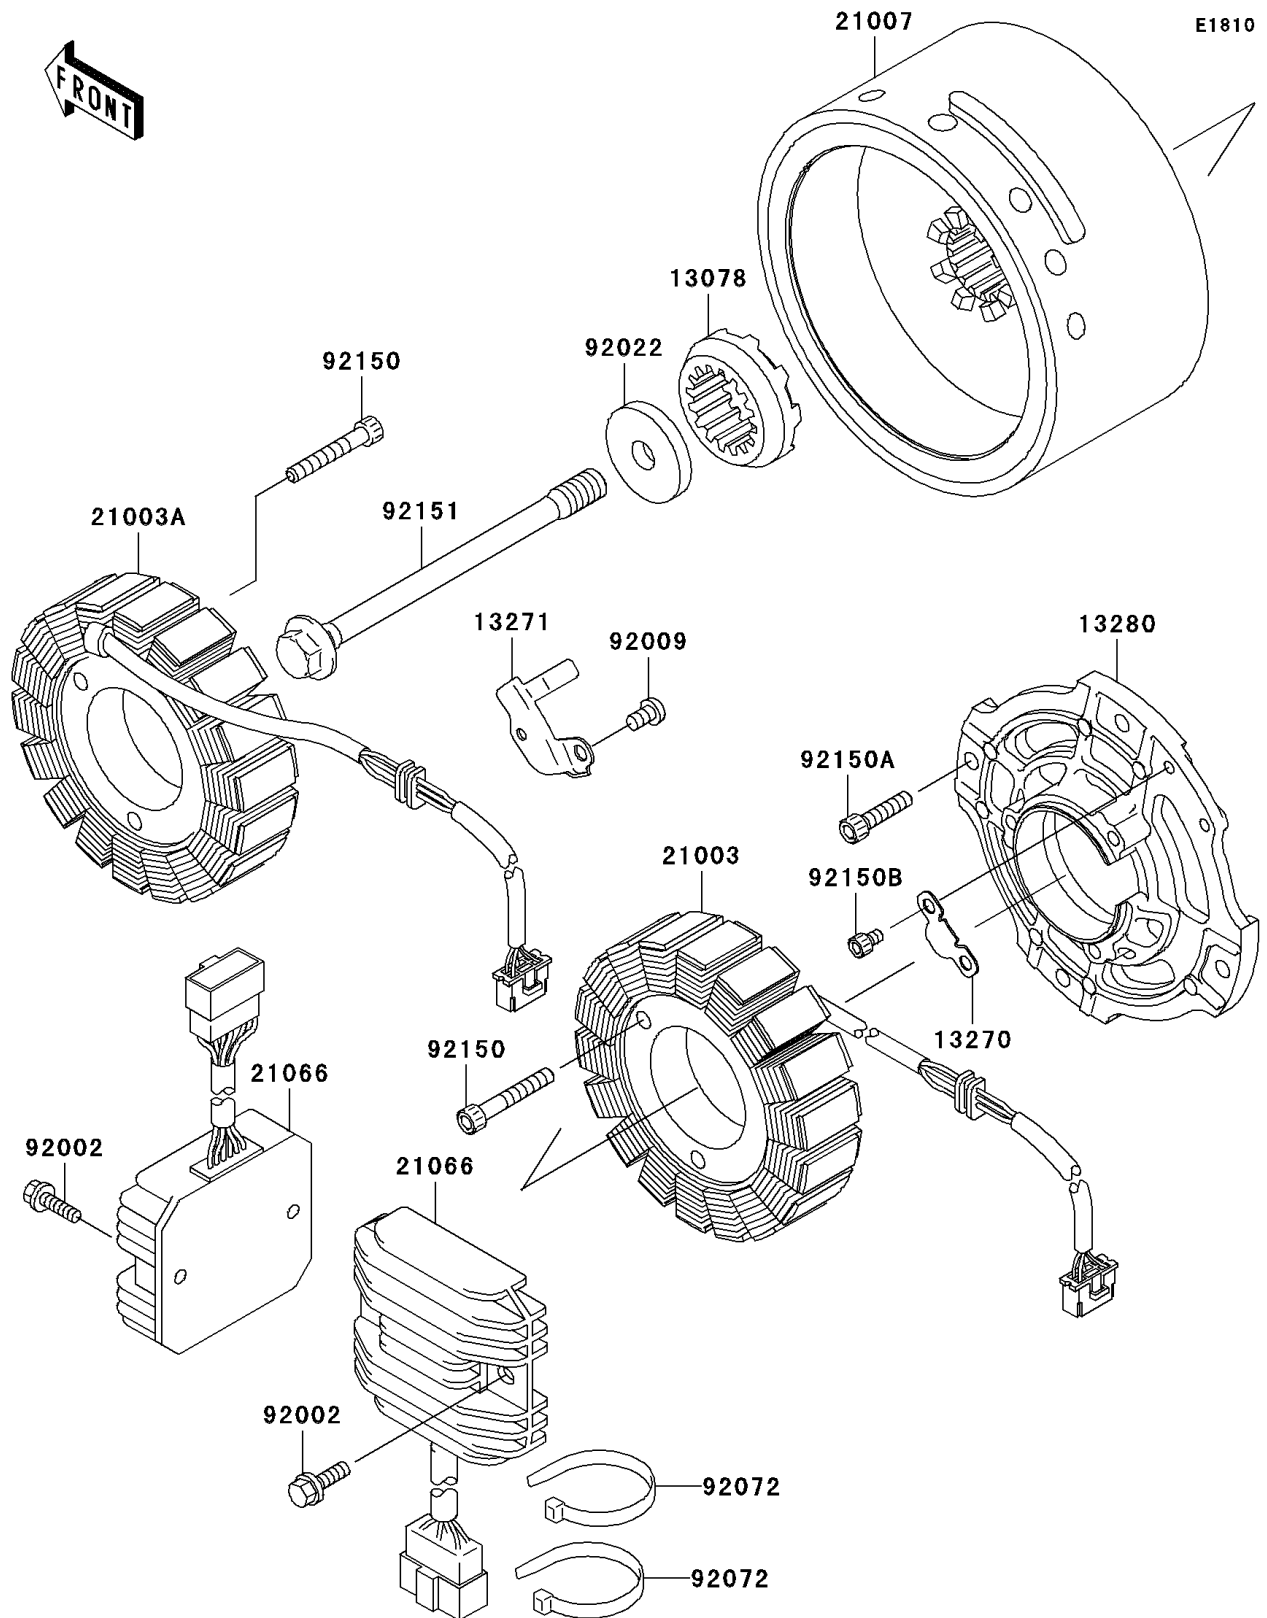

2004 Vulcan® 1500 Classic PARTS DIAGRAM

Generator

2004 Vulcan® 1500 Classic PARTS LIST

Generator

ITEM NAME	PART NUMBER	QUANTITY
RATCHET (Ref # 13078)	13078-1066	1
PLATE (Ref # 13270)	13270-1925	1
PLATE (Ref # 13271)	13271-1325	1
HOLDER (Ref # 13280)	13280-1069	1
STATOR,INNER (Ref # 21003)	21003-0007	1
STATOR,OUTER (Ref # 21003A)	21003-0008	1
ROTOR (Ref # 21007)	21007-1369	1
REGULATOR-VOLTAGE (Ref # 21066)	21066-1106	1
BOLT,6X25 (Ref # 92002)	92002-1086	1
SCREW (Ref # 92009)	92009-1768	1
WASHER,GENERATOR (Ref # 92022)	92022-1904	1
BAND,L=202 (Ref # 92072)	92072-1195	1
BOLT,SOCKET,6X35 (Ref # 92150)	92150-1484	1
BOLT,SOCKET,6X22 (Ref # 92150A)	92150-1654	1
BOLT,5X8 (Ref # 92150B)	92150-1955	1
BOLT,12X120 (Ref # 92151)	92151-1386	1